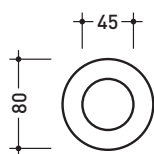

2013

EGPF

Toilet brush holder

Complements: **Line taps** EVERGREEN

Package dim.

Weight **0,9 kg**

Pz. Pallet n° -

vista zenitale / zenital view

vista frontale / frontal view

scopino / toilet brush

size in mm

october 2016

BRASS: glossy finish

chrome

gold