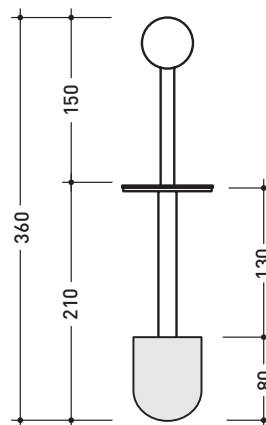

2013

EGPF

Toilet brush holder

Complements: **Line taps** EVERGREEN

Package dim.

Weight **0,9 kg**

Pz. Pallet n° -

vista zenitale / zenital view

vista frontale / frontal view

scopino / toilet brush

size in mm

october 2016

BRASS: glossy finish

chrome

gold