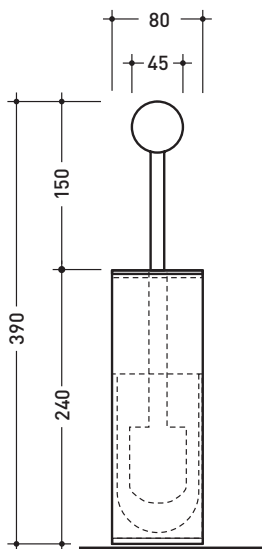

2013

EGPF

Toilet brush holder

Complements: **Line taps** EVERGREEN

Package dim.

Weight **0,9 kg**

Pz. Pallet n° -

vista zenitale / zenital view

vista frontale / frontal view

scopino / toilet brush

size in mm

october 2016

BRASS: glossy finish

chrome

gold