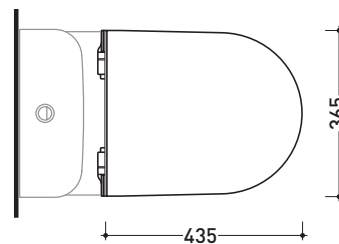

Package dim. **47 x 39 x 7 cm** | Weight **2,9 kg** | Pz. Pallet n° -

CE

art. QK118
vista zenitale / zenital view

art. QK117 - QK117G - QK117RG
vista zenitale / zenital view

art. QK116
vista zenitale / zenital view

art. QK118
vista laterale / lateral view

art. QK117 - QK117G - QK117RG
vista laterale / lateral view

art. QK116
vista laterale / lateral view

sizes in mm

THERMOSETTING: glossy finish

matt finish

white

milky white