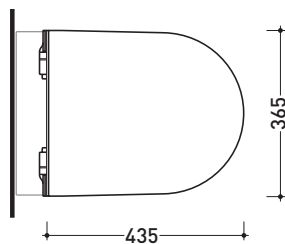

QKCW05

SLIM Soft-closing thermosetting seat&cover with quick-release hinges

Complements: **Vaso btw Quick** (QK117)
Vaso btw Quick goclean (QK117G)
Vaso btw Quick Plus goclean (QK117RG)
Wall hung wc Quick (QK118)
Monoblock wc Quick (QK116)

Package dim. **47 x 39 x 7 cm** | Weight **2,9 kg** | Pz. Pallet n° -

CE

art. QK118
vista zenitale / zenital view

art. QK117 - QK117G - QK117RG
vista zenitale / zenital view

art. QK116
vista zenitale / zenital view

art. QK118
vista laterale / lateral view

art. QK117 - QK117G - QK117RG
vista laterale / lateral view

art. QK116
vista laterale / lateral view

sizes in mm

THERMOSETTING: glossy finish

matt finish

white

milky white