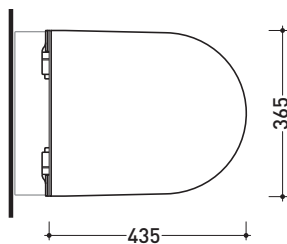

QKCW05

SLIM Soft-closing thermosetting seat&cover with quick-release hinges

Complements: **Vaso btw Quick** (QK117)
Vaso btw Quick goclean (QK117G)
Vaso btw Quick Plus goclean (QK117RG)
Wall hung wc Quick (QK118)
Monoblock wc Quick (QK116)

Package dim. **47 x 39 x 7 cm** | Weight **2,9 kg** | Pz. Pallet n° -

CE

art. QK118
vista zenitale / zenital view

art. QK117 - QK117G - QK117RG
vista zenitale / zenital view

art. QK116
vista zenitale / zenital view

art. QK118
vista laterale / lateral view

art. QK117 - QK117G - QK117RG
vista laterale / lateral view

art. QK116
vista laterale / lateral view

sizes in mm

THERMOSETTING: glossy finish

matt finish

white

milky white