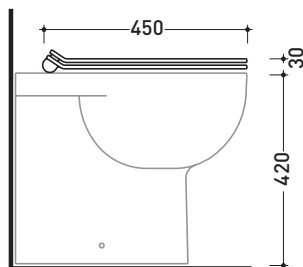

Package dim. **47 x 39 x 7 cm** | Weight **2,9 kg** | Pz. Pallet n° -

CE

art. QK118
vista zenitale / zenital view

art. QK117 - QK117G - QK117RG
vista zenitale / zenital view

art. QK116
vista zenitale / zenital view

art. QK118
vista laterale / lateral view

art. QK117 - QK117G - QK117RG
vista laterale / lateral view

art. QK116
vista laterale / lateral view

sizes in mm

THERMOSETTING: glossy finish

matt finish

white

milky white