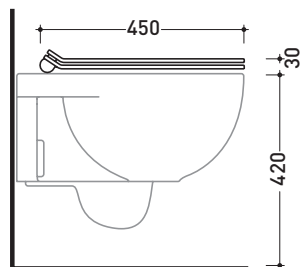

Package dim. **47 x 39 x 7 cm** | Weight **2,9 kg** | Pz. Pallet n° -

CE

art. QK118
vista zenitale / zenital view

art. QK117 - QK117G - QK117RG
vista zenitale / zenital view

art. QK116
vista zenitale / zenital view

art. QK118
vista laterale / lateral view

art. QK117 - QK117G - QK117RG
vista laterale / lateral view

art. QK116
vista laterale / lateral view

sizes in mm

THERMOSETTING: glossy finish

matt finish

white

milky white