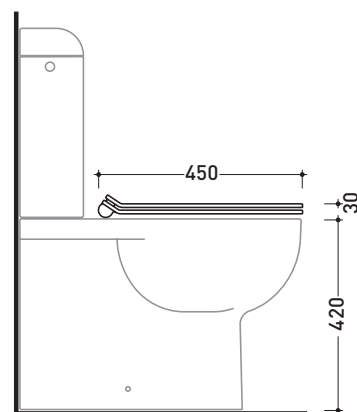

Package dim. **47 x 39 x 7 cm** | Weight **2,9 kg** | Pz. Pallet n° -

CE

art. QK118
vista zenitale / zenital view

art. QK117 - QK117G - QK117RG
vista zenitale / zenital view

art. QK116
vista zenitale / zenital view

art. QK118
vista laterale / lateral view

art. QK117 - QK117G - QK117RG
vista laterale / lateral view

art. QK116
vista laterale / lateral view

sizes in mm

THERMOSETTING: glossy finish

matt finish

white

milky white