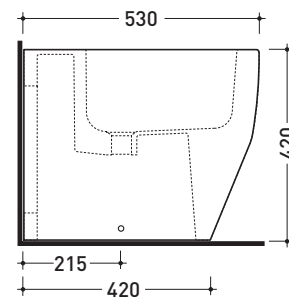

TR217

Back to wall single-hole bidet (floor fixing kit art. 9003 included)

Complements: **Niagara panel bidet** (TR40)
Line taps bidet: ONE - NOKÉ - SI - FOLD
Line accessories: TWO - HOOP - NOKÉ - FOLD

Technical accessories: **Short chrome siphon for bidet** (SIFB/CR)
Stop & Go drain (PLSG)
CERAMIC Stop & Go drain (PLCE)
Two piece set chrome tap filters (RF026)

Package dim. 56 x 39 x 45,5 cm | Weight 30,7 kg | Pz. Pallet n° 15

UNI EN 14528 - CL20 Dop-No14528

vista zenitale / zenital view

vista laterale / lateral view

sezione longitudinale / section

vista retro / back view

sizes in mm

Please consider a 2% tolerance on indicated measurements

CERAMIC: glossy finish

matt finish