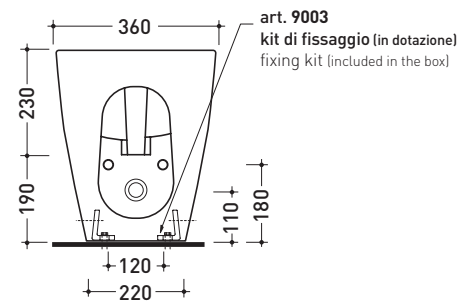

TR217

Back to wall single-hole bidet (floor fixing kit art. 9003 included)

Complements: **Niagara panel bidet** (TR40)
Line taps bidet: ONE - NOKÉ - SI - FOLD
Line accessories: TWO - HOOP - NOKÉ - FOLD

Technical accessories: **Short chrome siphon for bidet** (SIFB/CR)
Stop & Go drain (PLSG)
CERAMIC Stop & Go drain (PLCE)
Two piece set chrome tap filters (RF026)

Package dim. 56 x 39 x 45,5 cm | Weight 30,7 kg | Pz. Pallet n° 15

UNI EN 14528 - CL20 Dop-No14528

vista zenitale / zenital view

vista laterale / lateral view

sezione longitudinale / section

vista retro / back view

sizes in mm

Please consider a 2% tolerance on indicated measurements

CERAMIC: glossy finish

matt finish