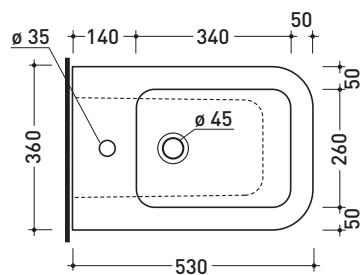

TR217

Back to wall single-hole bidet (floor fixing kit art. 9003 included)

Complements: **Niagara panel bidet** (TR40)
Line taps bidet: ONE - NOKÉ - SI - FOLD
Line accessories: TWO - HOOP - NOKÉ - FOLD

Technical accessories: **Short chrome siphon for bidet** (SIFB/CR)
Stop & Go drain (PLSG)
CERAMIC Stop & Go drain (PLCE)
Two piece set chrome tap filters (RF026)

Package dim. 56 x 39 x 45,5 cm | Weight 30,7 kg | Pz. Pallet n° 15

UNI EN 14528 - CL20 Dop-No14528

vista zenitale / zenital view

vista laterale / lateral view

sezione longitudinale / section

vista retro / back view

sizes in mm

Please consider a 2% tolerance on indicated measurements

CERAMIC: glossy finish

matt finish