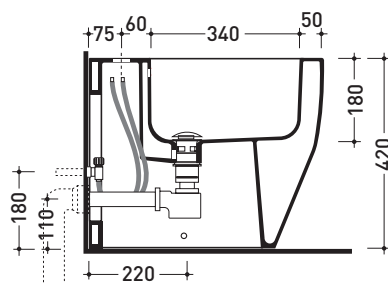

TR217

Back to wall single-hole bidet (floor fixing kit art. 9003 included)

Complements: **Niagara panel bidet** (TR40)
Line taps bidet: ONE - NOKÉ - SI - FOLD
Line accessories: TWO - HOOP - NOKÉ - FOLD

Technical accessories: **Short chrome siphon for bidet** (SIFB/CR)
Stop & Go drain (PLSG)
CERAMIC Stop & Go drain (PLCE)
Two piece set chrome tap filters (RF026)

Package dim. 56 x 39 x 45,5 cm | Weight 30,7 kg | Pz. Pallet n° 15

UNI EN 14528 - CL20 Dop-No14528

vista zenitale / zenital view

vista laterale / lateral view

sezione longitudinale / section

vista retro / back view

sizes in mm

Please consider a 2% tolerance on indicated measurements

CERAMIC: glossy finish

matt finish