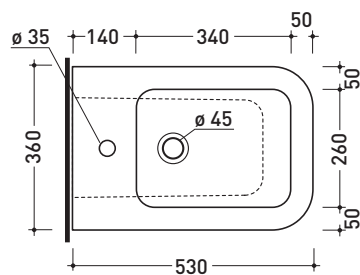

Dim. Imballo 56 x 39 x 45,5 cm | Peso 32 kg | Pz. Pallet n° 15

UNI EN 997

Dop-No997

**FLAMINIA does not recommend combining this toilet model with rapid-flow/flushometer systems or traditional high tanks**

vista zenitale / zenital view

vista laterale / lateral view

sezione longitudinale / section

vista retro / back view

sizes in mm

Please consider a 2% tolerance on indicated measurements

CERAMIC: glossy finish

Technical accessories: **Short chrome siphon for bidet** (SIFB/CR)  
**Stop & Go drain** (PLSG)  
**CERAMIC Stop & Go drain** (PLCE)  
**Two piece set chrome tap filters** (RF026)

Package dim. 56 x 39 x 45,5 cm | Weight 30,7 kg | Pz. Pallet n° 15

UNI EN 14528 - CL20 Dop-No14528

vista zenitale / zenital view

vista laterale / lateral view

sezione longitudinale / section

vista retro / back view

sizes in mm

Please consider a 2% tolerance on indicated measurements