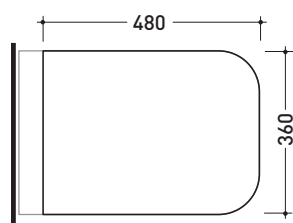

Dim. Imballo 56 x 39 x 45,5 cm | Peso 32 kg | Pz. Pallet n° 15

UNI EN 997

Dop-No997

**FLAMINIA does not recommend combining this toilet model with rapid-flow/flushometer systems or traditional high tanks**

UNI EN 14528 - CL20 Dop-No14528

vista zenitale / zenital view

vista laterale / lateral view

sezione longitudinale / section

vista retro / back view

sizes in mm

Please consider a 2% tolerance on indicated measurements

## TRCW02

Thermosetting wrapping seat & cover

Complements: Terra wc (TR117)

Package dim. 52 x 40 x 7 cm | Weight 3,4 kg | Pz. Pallet n° -

art. TR117  
vista zenitale / zenital view

art. TR117 + TR39  
vista zenitale / zenital view