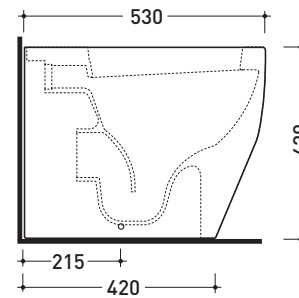

Dim. Imballo 56 x 39 x 45,5 cm | Peso 32 kg | Pz. Pallet n° 15

UNI EN 997

Dop-No997

**FLAMINIA does not recommend combining this toilet model with rapid-flow/flushometer systems or traditional high tanks**

vista zenitale / zenital view

vista laterale / lateral view

sezione longitudinale / section

vista retro / back view

sizes in mm

Please consider a 2% tolerance on indicated measurements

CERAMIC: glossy finish

UNI EN 14528 - CL20 Dop-No14528

vista zenitale / zenital view

vista laterale / lateral view

sezione longitudinale / section

vista retro / back view

sizes in mm

Please consider a 2% tolerance on indicated measurements