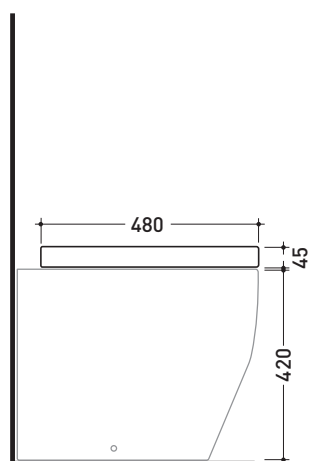

UNI EN 14528 - CL20 Dop-No14528

vista zenitale / zenital view

vista laterale / lateral view

sezione longitudinale / section

vista retro / back view

sizes in mm

Please consider a 2% tolerance on indicated measurements

## TRCW02

Thermosetting wrapping seat & cover

Complements: Terra wc (TR117)

Package dim. 52 x 40 x 7 cm | Weight 3,4 kg | Pz. Pallet n° -

art. TR117  
vista zenitale / zenital view

art. TR117 + TR39  
vista zenitale / zenital view

art. TR117  
vista laterale / lateral view

art. TR117 + TR39  
vista laterale / lateral view

sizes in mm

**THERMOSETTING:** glossy finish

white

## TRCW03

Soft-closing thermosetting wrapping seat & cover

Complements: Terra wc (TR117)

Package dim. 52 x 40 x 7 cm | Weight 3,4 kg | Pz. Pallet n° -

art. TR117  
vista zenitale / zenital view

art. TR117 + TR39  
vista zenitale / zenital view