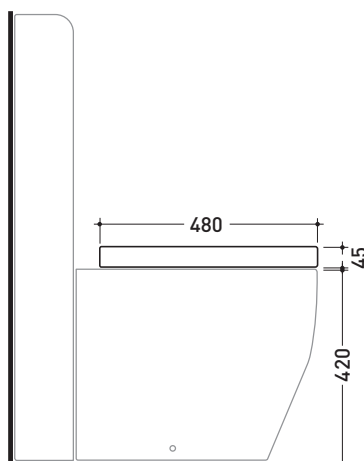

UNI EN 14528 - CL20 Dop-No14528

vista zenitale / zenital view

vista laterale / lateral view

sezione longitudinale / section

vista retro / back view

sizes in mm

Please consider a 2% tolerance on indicated measurements

## TRCW02

Thermosetting wrapping seat & cover

Complements: Terra wc (TR117)

Package dim. 52 x 40 x 7 cm | Weight 3,4 kg | Pz. Pallet n° -

art. TR117  
vista zenitale / zenital view

art. TR117 + TR39  
vista zenitale / zenital view

art. TR117  
vista laterale / lateral view

art. TR117 + TR39  
vista laterale / lateral view

sizes in mm

**THERMOSETTING:** glossy finish

white