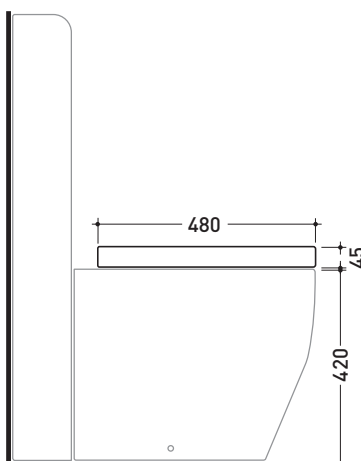

UNI EN 14528 - CL20 Dop-No14528

vista zenitale / zenital view

vista laterale / lateral view

sezione longitudinale / section

vista retro / back view

sizes in mm

Please consider a 2% tolerance on indicated measurements

art. TR117  
vista laterale / lateral view

art. TR117 + TR39  
vista laterale / lateral view

sizes in mm

**THERMOSETTING:** glossy finish

white

## TRCW03

Soft-closing thermosetting wrapping seat & cover

Complements: Terra wc (TR117)

Package dim. 52 x 40 x 7 cm | Weight 3,4 kg | Pz. Pallet n° -

art. TR117  
vista zenitale / zenital view

art. TR117 + TR39  
vista zenitale / zenital view

art. TR117  
vista laterale / lateral view

art. TR117 + TR39  
vista laterale / lateral view

sizes in mm

**THERMOSETTING:** glossy finish

white

black

matt finish

milky white