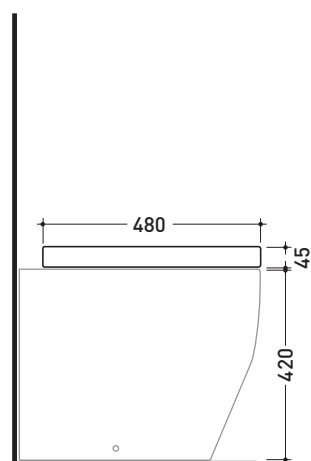

UNI EN 14528 - CL20 Dop-No14528

vista zenitale / zenital view

vista laterale / lateral view

sezione longitudinale / section

vista retro / back view

sizes in mm

Please consider a 2% tolerance on indicated measurements

## TRCW02

Thermosetting wrapping seat & cover

Complements: Terra wc (TR117)

Package dim. 52 x 40 x 7 cm | Weight 3,4 kg | Pz. Pallet n° -

art. TR117  
vista zenitale / zenital view

art. TR117 + TR39  
vista zenitale / zenital view

art. TR117  
vista laterale / lateral view

art. TR117 + TR39  
vista laterale / lateral view

sizes in mm

**THERMOSETTING:** glossy finish

white