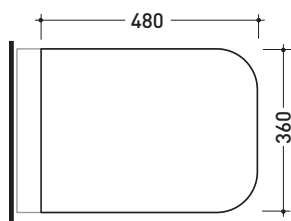

UNI EN 14528 - CL20 Dop-No14528

vista zenitale / zenital view

vista laterale / lateral view

sezione longitudinale / section

vista retro / back view

sizes in mm

Please consider a 2% tolerance on indicated measurements

## TRCW02

Thermosetting wrapping seat & cover

Complements: Terra wc (TR117)

Package dim. 52 x 40 x 7 cm | Weight 3,4 kg | Pz. Pallet n° -

art. TR117  
vista zenitale / zenital view

art. TR117 + TR39  
vista zenitale / zenital view

art. TR117  
vista laterale / lateral view

art. TR117 + TR39  
vista laterale / lateral view

sizes in mm

**THERMOSETTING:** glossy finish

white

## TRCW03

Soft-closing thermosetting wrapping seat & cover

Complements: Terra wc (TR117)

Package dim. 52 x 40 x 7 cm | Weight 3,4 kg | Pz. Pallet n° -

art. TR117  
vista zenitale / zenital view

art. TR117 + TR39  
vista zenitale / zenital view