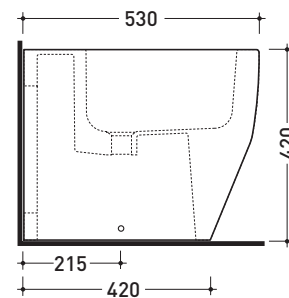

Dim. Imballo 56 x 39 x 45,5 cm | Peso 32 kg | Pz. Pallet n° 15

UNI EN 997

Dop-No997

**FLAMINIA does not recommend combining this toilet model with rapid-flow/flushometer systems or traditional high tanks**

vista zenitale / zenital view

vista laterale / lateral view

sezione longitudinale / section

vista retro / back view

sizes in mm

Please consider a 2% tolerance on indicated measurements

CERAMIC: glossy finish

Technical accessories: **Short chrome siphon for bidet** (SIFB/CR)  
**Stop & Go drain** (PLSG)  
**CERAMIC Stop & Go drain** (PLCE)  
**Two piece set chrome tap filters** (RF026)

Package dim. 56 x 39 x 45,5 cm | Weight 30,7 kg | Pz. Pallet n° 15

UNI EN 14528 - CL20 Dop-No14528

vista zenitale / zenital view

vista laterale / lateral view

sezione longitudinale / section

vista retro / back view

sizes in mm

Please consider a 2% tolerance on indicated measurements