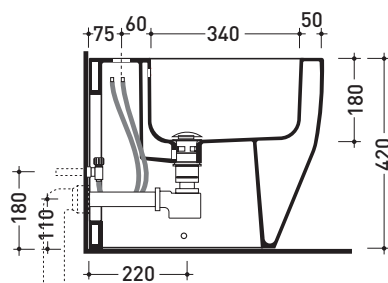

Technical accessories: **Short chrome siphon for bidet** (SIFB/CR)  
**Stop & Go drain** (PLSG)  
**CERAMIC Stop & Go drain** (PLCE)  
**Two piece set chrome tap filters** (RF026)

Package dim. 56 x 39 x 45,5 cm | Weight 30,7 kg | Pz. Pallet n° 15

UNI EN 14528 - CL20 Dop-No14528

vista zenitale / zenital view

vista laterale / lateral view

sezione longitudinale / section

vista retro / back view

sizes in mm

Please consider a 2% tolerance on indicated measurements