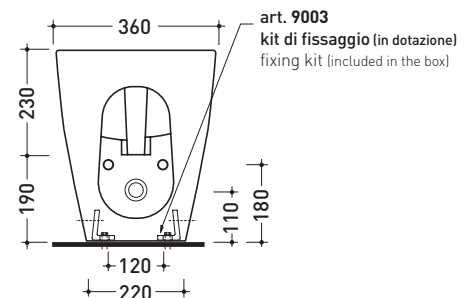

Technical accessories: **Short chrome siphon for bidet** (SIFB/CR)  
**Stop & Go drain** (PLSG)  
**CERAMIC Stop & Go drain** (PLCE)  
**Two piece set chrome tap filters** (RF026)

Package dim. 56 x 39 x 45,5 cm | Weight 30,7 kg | Pz. Pallet n° 15

UNI EN 14528 - CL20 Dop-No14528

vista zenitale / zenital view

vista laterale / lateral view

sezione longitudinale / section

vista retro / back view

sizes in mm

Please consider a 2% tolerance on indicated measurements