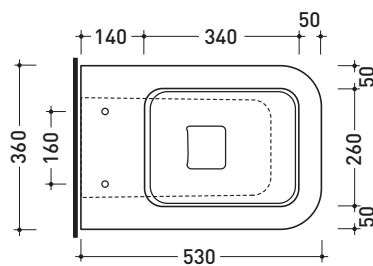

Dim. Imballo 56 x 39 x 45,5 cm | Peso 32 kg | Pz. Pallet n° 15

UNI EN 997

Dop-No997

**FLAMINIA does not recommend combining this toilet model with rapid-flow/flushometer systems or traditional high tanks**

vista zenitale / zenital view

vista laterale / lateral view

sezione longitudinale / section

vista retro / back view

sizes in mm

Please consider a 2% tolerance on indicated measurements

CERAMIC: glossy finish

UNI EN 14528 - CL20 Dop-No14528

vista zenitale / zenital view

vista laterale / lateral view

sezione longitudinale / section

vista retro / back view

sizes in mm

Please consider a 2% tolerance on indicated measurements