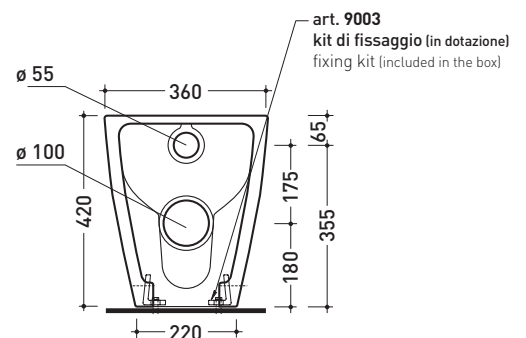

Dim. Imballo 56 x 39 x 45,5 cm | Peso 32 kg | Pz. Pallet n° 15

UNI EN 997

Dop-No997

**FLAMINIA does not recommend combining this toilet model with rapid-flow/flushometer systems or traditional high tanks**

vista zenitale / zenital view

vista laterale / lateral view

sezione longitudinale / section

vista retro / back view

sizes in mm

Please consider a 2% tolerance on indicated measurements

CERAMIC: glossy finish

UNI EN 14528 - CL20 Dop-No14528

vista zenitale / zenital view

vista laterale / lateral view

sezione longitudinale / section

vista retro / back view

sizes in mm

Please consider a 2% tolerance on indicated measurements