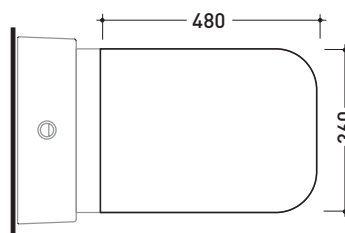

## TRCW02

Thermosetting wrapping seat & cover

Complements: Terra wc (TR117)

Package dim. 52 x 40 x 7 cm | Weight 3,4 kg | Pz. Pallet n° -

art. TR117  
vista zenitale / zenital view

art. TR117 + TR39  
vista zenitale / zenital view

art. TR117  
vista laterale / lateral view

art. TR117 + TR39  
vista laterale / lateral view

sizes in mm

**THERMOSETTING:** glossy finish

white

## TRCW03

Soft-closing thermosetting wrapping seat & cover

Complements: Terra wc (TR117)

Package dim. 52 x 40 x 7 cm | Weight 3,4 kg | Pz. Pallet n° -

art. TR117  
vista zenitale / zenital view

art. TR117 + TR39  
vista zenitale / zenital view

art. TR117  
vista laterale / lateral view

art. TR117 + TR39  
vista laterale / lateral view

sizes in mm

**THERMOSETTING:** glossy finish

white

black

matt finish

milky white