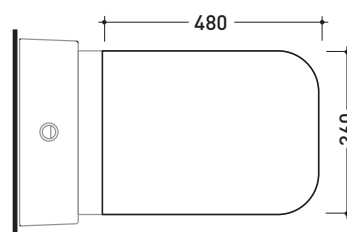

UNI EN 14528 - CL20 Dop-No14528

vista zenitale / zenital view

vista laterale / lateral view

sezione longitudinale / section

vista retro / back view

sizes in mm

Please consider a 2% tolerance on indicated measurements

## TRCW02

Thermosetting wrapping seat & cover

Complements: Terra wc (TR117)

Package dim. 52 x 40 x 7 cm | Weight 3,4 kg | Pz. Pallet n° -

art. TR117  
vista zenitale / zenital view

art. TR117 + TR39  
vista zenitale / zenital view