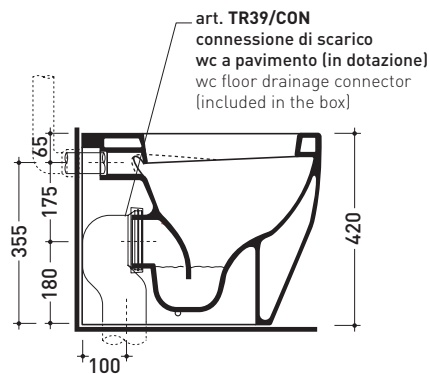

## TR117

Back to wall wc with S/P trap (drainage connector for floor trap art. TR/CON and floor fixing kit art. 9003 included)

Complements: **Thermosetting wrapping seat&cover** (TRCW02)  
**Soft-closing thermosetting wrapping seat&cover** (TRCW03)  
**Niagara monoblock cistern** (TR39)  
**Line accessories: TWO - HOOP - NOKÉ - FOLD**

Dim. Imballo 56 x 39 x 45,5 cm | Peso 32 kg | Pz. Pallet n° 15

UNI EN 997

Dop-No997

**FLAMINIA does not recommend combining this toilet model with rapid-flow/flushometer systems or traditional high tanks**

vista zenitale / zenital view

vista laterale / lateral view

sezione longitudinale / section

vista retro / back view

sizes in mm

Please consider a 2% tolerance on indicated measurements

CERAMIC: glossy finish

UNI EN 14528 - CL20 Dop-No14528

vista zenitale / zenital view

vista laterale / lateral view

sezione longitudinale / section

vista retro / back view

sizes in mm

Please consider a 2% tolerance on indicated measurements