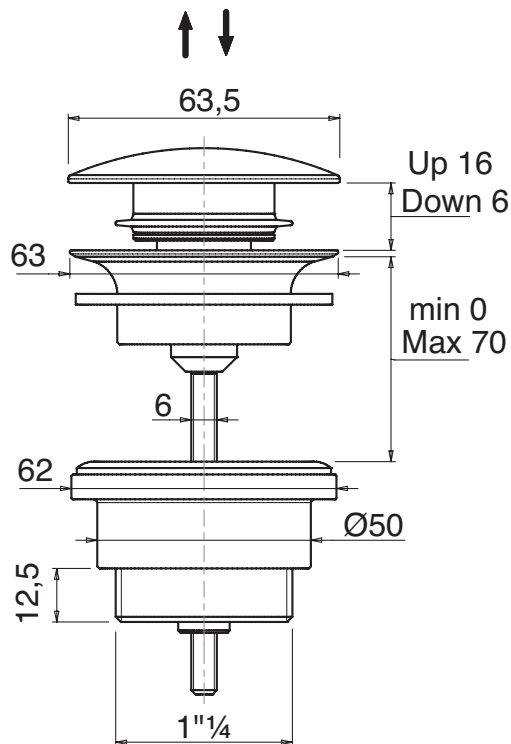

## PLSG

CHROME Stop&Go drain suitable for basin and bidet (1"1/4)

Package dim.

Weight **0,4 kg**

Pz. Pallet n° -

sizes in mm

BRASS: glossy finish

chrome