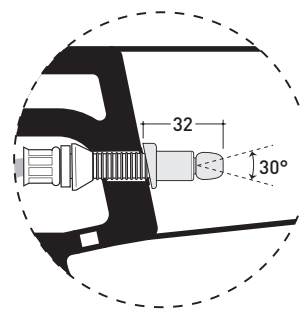

AP117RG + ERWCB*

Back to wall wc **PLUS*** goclean® with S/P trap

* **WARNING:** bends and connectors are on demand

* **WARNING:** the hole for the bidet jet must be requested

Complements: Thermosetting wrapping seat&cover (QKCW02)
Soft-closing thermosetting wrapping seat&cover (QKCW03)
SLIM thermosetting seat&cover (QKCW04)
SLIM soft-closing thermosetting seat&cover (QKCW05)

Technical accessories:

- *Kit suitable for wall trap H 230 mm (LKR00)
- *Kit suitable for floor trap from 50 to 80 mm (LKR90)
- *Kit suitable for floor trap from 80 to 100 mm (LKR8010)
- *Kit suitable for floor trap from 100 to 120 mm (LK1012)
- *Kit suitable for floor trap from 120 to 140 mm (LK1214)
- *Kit suitable for floor trap from 140 to 160 mm (LK1416)
- *Kit suitable for floor trap from 160 to 180 mm (LKR8)
- *Kit suitable for floor trap from 180 to 200 mm (LK1820)
- *Kit suitable for floor trap from 200 to 220 mm (LK2022)
- *Kit suitable for floor trap from 220 to 320 mm (LK2233)
- Kit di fissaggio a pavimento (9003)

Dim. Imballo | Peso **29 kg** | Pz. Pallet n° **15**

CE UNI EN 997

Dop-No997

vista zenitale / zenital view

dettaglio erogatore / bidet jet detail

sezione longitudinale / section

vista retro / back view

sizes in mm