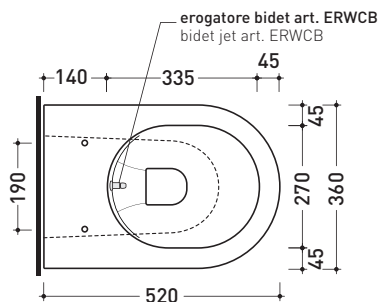

AP117RG + ERWCB*

Back to wall wc **PLUS*** goclean® with S/P trap

* **WARNING:** bends and connectors are on demand

* **WARNING:** the hole for the bidet jet must be requested

Complements: Thermosetting wrapping seat&cover (QKCW02)
Soft-closing thermosetting wrapping seat&cover (QKCW03)
SLIM thermosetting seat&cover (QKCW04)
SLIM soft-closing thermosetting seat&cover (QKCW05)

Technical accessories:

- *Kit suitable for wall trap H 230 mm (LKR00)
- *Kit suitable for floor trap from 50 to 80 mm (LKR90)
- *Kit suitable for floor trap from 80 to 100 mm (LKR8010)
- *Kit suitable for floor trap from 100 to 120 mm (LK1012)
- *Kit suitable for floor trap from 120 to 140 mm (LK1214)
- *Kit suitable for floor trap from 140 to 160 mm (LK1416)
- *Kit suitable for floor trap from 160 to 180 mm (LKR8)
- *Kit suitable for floor trap from 180 to 200 mm (LK1820)
- *Kit suitable for floor trap from 200 to 220 mm (LK2022)
- *Kit suitable for floor trap from 220 to 320 mm (LK2233)
- Kit di fissaggio a pavimento (9003)

Dim. Imballo | Peso **29 kg** | Pz. Pallet n° **15**

CE UNI EN 997

Dop-No997

vista zenitale / zenital view

dettaglio erogatore / bidet jet detail

sezione longitudinale / section

vista retro / back view

sizes in mm