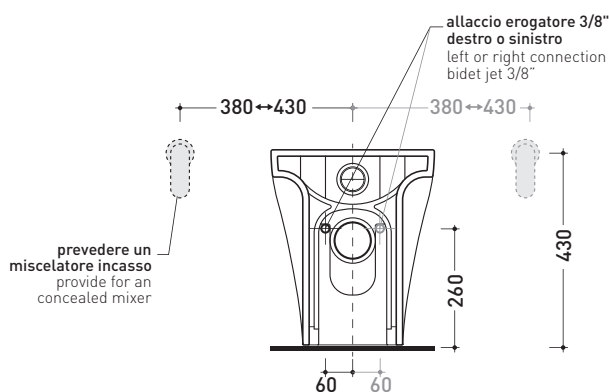

AP117RG + ERWCB*

Back to wall wc **PLUS*** goclean® with S/P trap

* **WARNING:** bends and connectors are on demand

* **WARNING:** the hole for the bidet jet must be requested

Complements: Thermosetting wrapping seat&cover (QKCW02)
Soft-closing thermosetting wrapping seat&cover (QKCW03)
SLIM thermosetting seat&cover (QKCW04)
SLIM soft-closing thermosetting seat&cover (QKCW05)

Technical accessories:

- *Kit suitable for wall trap H 230 mm (LKR00)
- *Kit suitable for floor trap from 50 to 80 mm (LKR90)
- *Kit suitable for floor trap from 80 to 100 mm (LKR8010)
- *Kit suitable for floor trap from 100 to 120 mm (LK1012)
- *Kit suitable for floor trap from 120 to 140 mm (LK1214)
- *Kit suitable for floor trap from 140 to 160 mm (LK1416)
- *Kit suitable for floor trap from 160 to 180 mm (LKR8)
- *Kit suitable for floor trap from 180 to 200 mm (LK1820)
- *Kit suitable for floor trap from 200 to 220 mm (LK2022)
- *Kit suitable for floor trap from 220 to 320 mm (LK2233)
- Kit di fissaggio a pavimento (9003)

Dim. Imballo | Peso **29 kg** | Pz. Pallet n° **15**

CE UNI EN 997

Dop-No997

vista zenitale / zenital view

dettaglio erogatore / bidet jet detail

sezione longitudinale / section

vista retro / back view

sizes in mm