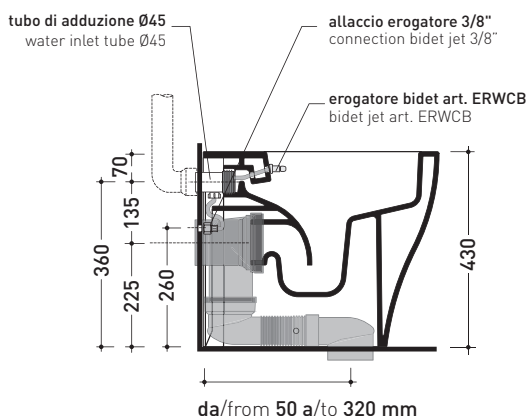

AP117RG + ERWCB*

Back to wall wc **PLUS*** goclean® with S/P trap

* **WARNING:** bends and connectors are on demand

* **WARNING:** the hole for the bidet jet must be requested

Complements: Thermosetting wrapping seat&cover (QKCW02)
Soft-closing thermosetting wrapping seat&cover (QKCW03)
SLIM thermosetting seat&cover (QKCW04)
SLIM soft-closing thermosetting seat&cover (QKCW05)

Technical accessories:

- *Kit suitable for wall trap H 230 mm (LKR00)
- *Kit suitable for floor trap from 50 to 80 mm (LKR90)
- *Kit suitable for floor trap from 80 to 100 mm (LKR8010)
- *Kit suitable for floor trap from 100 to 120 mm (LK1012)
- *Kit suitable for floor trap from 120 to 140 mm (LK1214)
- *Kit suitable for floor trap from 140 to 160 mm (LK1416)
- *Kit suitable for floor trap from 160 to 180 mm (LKR8)
- *Kit suitable for floor trap from 180 to 200 mm (LK1820)
- *Kit suitable for floor trap from 200 to 220 mm (LK2022)
- *Kit suitable for floor trap from 220 to 320 mm (LK2233)
- Kit di fissaggio a pavimento (9003)

Dim. Imballo | Peso **29 kg** | Pz. Pallet n° **15**

CE UNI EN 997

Dop-No997

vista zenitale / zenital view

dettaglio erogatore / bidet jet detail

sezione longitudinale / section

vista retro / back view

sizes in mm

Please consider a 2% tolerance on indicated measurements

CERAMIC: glossy finish

matt finish

FLAMINIA does not recommend combining this toilet model with rapid-flow/flushometer systems or traditional high tanks