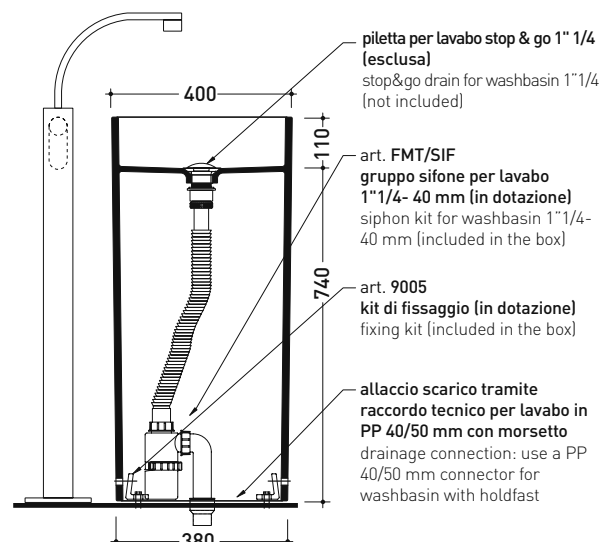

Complements: **Line taps basin free-standing: ONE - FOLD**
Line accessories: TWO - HOOP - NOKÉ - FOLD

Technical accessories: **Stop & Go drain (PLSG)**
Ceramic Stop&Go drain (PLCE)

Package dim. **42,5 x 42,5 x 90 cm** | Weight **45 kg** | Pz. Pallet n° **4**

CE UNI EN 14688 - CL00 Dop-No14688

vista zenitale / zenital view

allaccio scarico tramite
 raccordo tecnico per lavabo in
 PP 40/50 mm con morsetto
 drainage connection: use a PP
 40/50 mm connector for
 washbasin with holdfast

vista zenitale / zenital view

vista frontale / frontal view

sezione longitudinale / section

piletta per lavabo stop & go 1" 1/4
 (esclusa)
 stop&go drain for washbasin 1"1/4
 (not included)

art. FMT/SIF
 gruppo sifone per lavabo
 1"1/4- 40 mm (in dotazione)
 siphon kit for washbasin 1"1/4-
 40 mm (included in the box)

art. 9005
 kit di fissaggio (in dotazione)
 fixing kit (included in the box)

allaccio scarico tramite
 raccordo tecnico per lavabo in
 PP 40/50 mm con morsetto
 drainage connection: use a PP
 40/50 mm connector for
 washbasin with holdfast