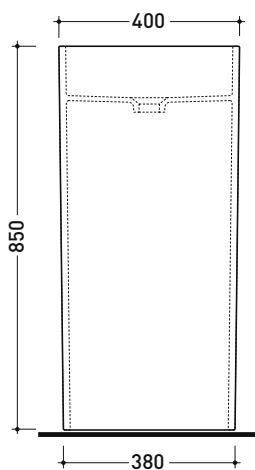

Complements: **Line taps basin free-standing: ONE - FOLD**
Line accessories: TWO - HOOP - NOKÉ - FOLD

Technical accessories: **Stop & Go drain (PLSG)**
Ceramic Stop&Go drain (PLCE)

Package dim. **42,5 x 42,5 x 90 cm** | Weight **45 kg** | Pz. Pallet n° **4**

CE UNI EN 14688 - CL00 Dop-No14688

vista zenitale / zenital view

allaccio scarico tramite
 raccordo tecnico per lavabo in
 PP 40/50 mm con morsetto
 drainage connection: use a PP
 40/50 mm connector for
 washbasin with holdfast

vista zenitale / zenital view

vista frontale / frontal view

sezione longitudinale / section

piletta per lavabo stop & go 1" 1/4
 (esclusa)
 stop&go drain for washbasin 1"1/4
 (not included)

art. FMT/SIF
 gruppo sifone per lavabo
 1"1/4- 40 mm (in dotazione)
 siphon kit for washbasin 1"1/4-
 40 mm (included in the box)