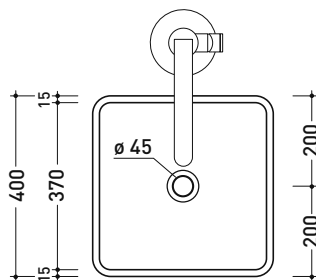

Monowash

➔ **FLAMINIA.**

design **GIULIO CAPPELLINI**

2005

MW40C Monowash 40

Standing column-basin 40 cm

(floor fixing kit art. 9005 and siphon art. FMT/SIF included)

• WITHOUT OVERFLOW • WITHOUT TAP LEDGE

Complements: **Line taps basin free-standing: ONE - FOLD**
Line accessories: TWO - HOOP - NOKÉ - FOLD

Technical accessories: **Stop & Go drain (PLSG)**
Ceramic Stop&Go drain (PLCE)

Package dim. **42,5 x 42,5 x 90 cm** | Weight **45 kg** | Pz. Pallet n° **4**

CE UNI EN 14688 - CL00 Dop-No14688

vista zenitale / zenital view

allaccio scarico tramite
 raccordo tecnico per lavabo in
 PP 40/50 mm con morsetto
 drainage connection: use a PP
 40/50 mm connector for
 washbasin with holdfast

vista zenitale / zenital view

vista frontale / frontal view

sezione longitudinale / section

piletta per lavabo stop & go 1" 1/4
 (esclusa)
 stop&go drain for washbasin 1"1/4
 (not included)

art. FMT/SIF
 gruppo sifone per lavabo
 1"1/4- 40 mm (in dotazione)
 siphon kit for washbasin 1"1/4-
 40 mm (included in the box)