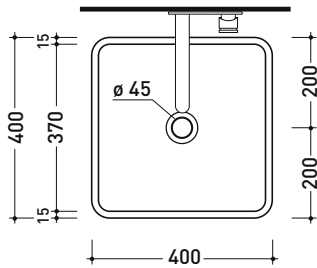

Monowash

➔ **FLAMINIA.**

design **GIULIO CAPELLINI**

2005

MW40P Monowash 40

Wall column-basin 40 cm

(floor fixing kit art. 9005 included)

● WITHOUT OVERFLOW ● WITHOUT TAP LEDGE

Complements: **Line wall-taps basin:** ONE - NOKÈ - SI
Line accessories: TWO - HOOP - NOKÈ - FOLD

Technical accessories: **Chrome siphon** (SIFL/CR)
Stop & Go drain (PLSG)
Ceramic Stop&Go drain (PLCE)

Package dim. 42,5 x 42,5 x 90 cm | Weight 45 kg | Pz. Pallet n° 4

CE UNI EN 14688 - CL00 Dop-No14688

vista zenitale / zenital view

vista frontale / frontal view

sezione longitudinale / section

sizes in mm

Please consider a 2% tolerance on indicated measurements

CERAMIC: glossy finish