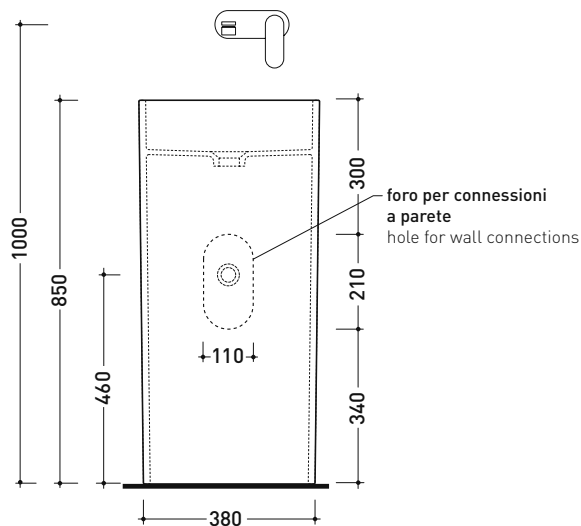

Monowash

➔ **FLAMINIA.**

design **GIULIO CAPELLINI**

2005

MW40P Monowash 40

Wall column-basin 40 cm

(floor fixing kit art. 9005 included)

● WITHOUT OVERFLOW ● WITHOUT TAP LEDGE

Complements: **Line wall-taps basin:** ONE - NOKÈ - SI
Line accessories: TWO - HOOP - NOKÈ - FOLD

Technical accessories: **Chrome siphon** (SIFL/CR)
Stop & Go drain (PLSG)
Ceramic Stop&Go drain (PLCE)

Package dim. 42,5 x 42,5 x 90 cm | Weight 45 kg | Pz. Pallet n° 4

CE UNI EN 14688 - CL00 Dop-No14688

vista zenitale / zenital view

vista frontale / frontal view

sezione longitudinale / section

sizes in mm

Please consider a 2% tolerance on indicated measurements

CERAMIC: glossy finish