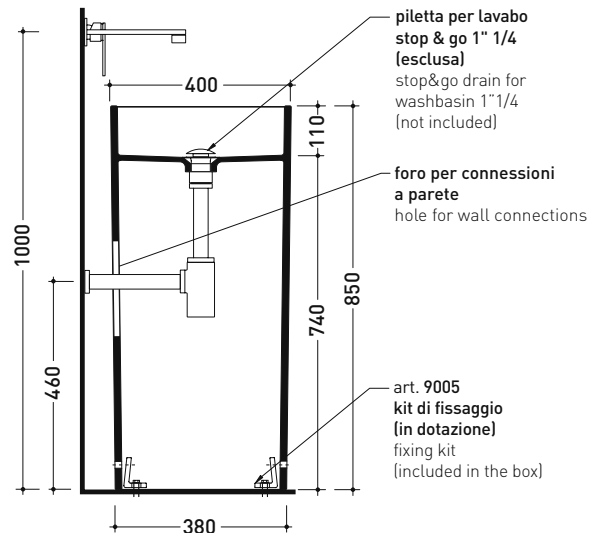

Monowash

➔ **FLAMINIA.**

design **GIULIO CAPELLINI**

2005

MW40P Monowash 40

Wall column-basin 40 cm

(floor fixing kit art. 9005 included)

● WITHOUT OVERFLOW ● WITHOUT TAP LEDGE

Complements: **Line wall-taps basin:** ONE - NOKÈ - SI
Line accessories: TWO - HOOP - NOKÈ - FOLD

Technical accessories: **Chrome siphon** (SIFL/CR)
Stop & Go drain (PLSG)
Ceramic Stop&Go drain (PLCE)

Package dim. 42,5 x 42,5 x 90 cm | Weight 45 kg | Pz. Pallet n° 4

CE UNI EN 14688 - CL00 Dop-No14688

vista zenitale / zenital view

vista frontale / frontal view

sezione longitudinale / section

sizes in mm

Please consider a 2% tolerance on indicated measurements

CERAMIC: glossy finish