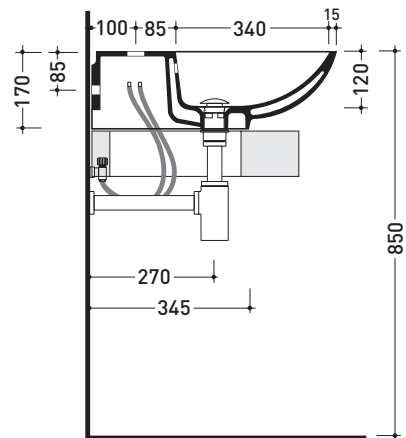

5083 Nuda 60

Countertop - wall hung single-hole basin 60 cm

•WITH OVERFLOW

Complements: **Solid shelf** (SL5083)
Forty6 shelf (F65083)
Box wall hung vanity units depth 50 cm
Line taps basin: ONE - NOKÈ - FOLD - X1
Line accessories: TWO - HOOP - NOKÈ - FOLD

Package dim. **60 x 19 x 56 cm** | Weight **17,4 kg** | Pz. Pallet n° **20**

CE UNI EN 14688 - CL20 Dop-No14688

vista zenitale / zenital view

foro consigliato sul piano
suggested hole on the top

vista zenitale / zenital view

vista frontale / frontal view

sezione longitudinale / section

sizes in mm

Please consider a 2% tolerance on indicated measurements

CERAMIC: glossy finish

matt finish