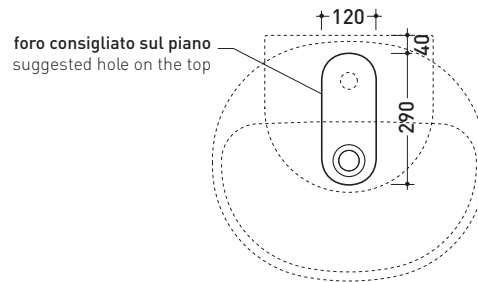

5083 Nuda 60

Countertop - wall hung single-hole basin 60 cm

•WITH OVERFLOW

Complements: **Solid shelf** (SL5083)
Forty6 shelf (F65083)
Box wall hung vanity units depth 50 cm
Line taps basin: ONE - NOKÈ - FOLD - X1
Line accessories: TWO - HOOP - NOKÈ - FOLD

Technical accessories: **Chrome siphon (SIFL/CR) - Telescopic chrome siphon (SIFL066)**
Stop & Go drain (PLSG)
CERAMIC Stop & Go drain (PLCE)
Two piece set chrome tap filters (RF026)
Fixing kit for wall (9002)

Package dim. **60 x 19 x 56 cm** | Weight **17,4 kg** | Pz. Pallet n° **20**

CE UNI EN 14688 - CL20 Dop-No14688

vista zenitale / zenital view

foro consigliato sul piano
suggested hole on the top

vista zenitale / zenital view

vista frontale / frontal view

sezione longitudinale / section

sizes in mm

Please consider a 2% tolerance on indicated measurements

CERAMIC: glossy finish

matt finish