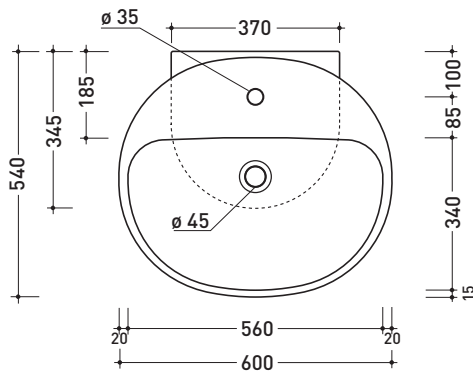

5083 Nuda 60

Countertop - wall hung single-hole basin 60 cm

•WITH OVERFLOW

Complements: **Solid shelf** (SL5083)
Forty6 shelf (F65083)
Box wall hung vanity units depth 50 cm
Line taps basin: ONE - NOKÈ - FOLD - X1
Line accessories: TWO - HOOP - NOKÈ - FOLD

Package dim. **60 x 19 x 56 cm** | Weight **17,4 kg** | Pz. Pallet n° **20**

CE UNI EN 14688 - CL20 Dop-No14688

vista zenitale / zenital view

foro consigliato sul piano
suggested hole on the top

vista zenitale / zenital view

vista frontale / frontal view

sezione longitudinale / section

sizes in mm

Please consider a 2% tolerance on indicated measurements

CERAMIC: glossy finish

matt finish