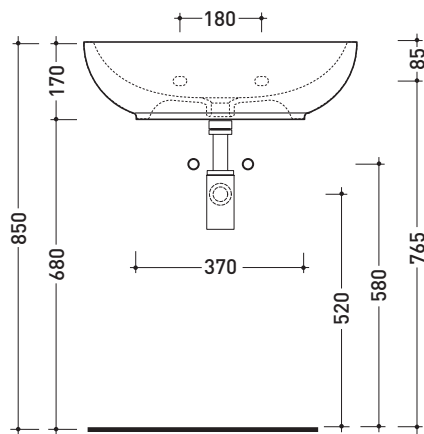

5083 Nuda 60

Countertop - wall hung single-hole basin 60 cm

•WITH OVERFLOW

Complements: **Solid shelf** (SL5083)
Forty6 shelf (F65083)
Box wall hung vanity units depth 50 cm
Line taps basin: ONE - NOKÈ - FOLD - X1
Line accessories: TWO - HOOP - NOKÈ - FOLD

Package dim. **60 x 19 x 56 cm** | Weight **17,4 kg** | Pz. Pallet n° **20**

CE UNI EN 14688 - CL20 Dop-No14688

vista zenitale / zenital view

foro consigliato sul piano
suggested hole on the top

vista zenitale / zenital view

vista frontale / frontal view

sezione longitudinale / section

sizes in mm

Please consider a 2% tolerance on indicated measurements

CERAMIC: glossy finish

matt finish