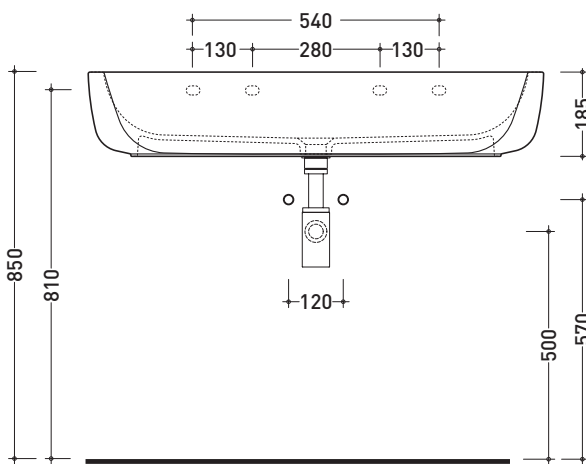

design **PATRICK NORGUET**

2007

MN100L Monò 100

Countertop - wall hung basin 100 cm

•WITHOUT OVERFLOW •ARRANGED FOR SEVEN TAP HOLES

Complements: **Forty6 shelf (F6MN100)**
Solid shelf (SLMN100)
Furniture BOX - depth. 50
Line taps basin: ONE - NOKÉ - FOLD - SI - X1
Line accessories: TWO - HOOP - NOKÉ - FOLD

Package dim. **101 x 19 x 50,5 cm** | Weight **35,5 kg** | Pz. Pallet n° **10**

CE UNI EN 14688 - CL00 Dop-No14688

vista zenitale / zenital view

foro consigliato sul piano
suggested hole on the top

vista zenitale / zenital view

vista frontale / frontal view

sezione longitudinale / section

sizes in mm

Please consider a 2% tolerance on indicated measurements

CERAMIC: glossy finish

matt finish