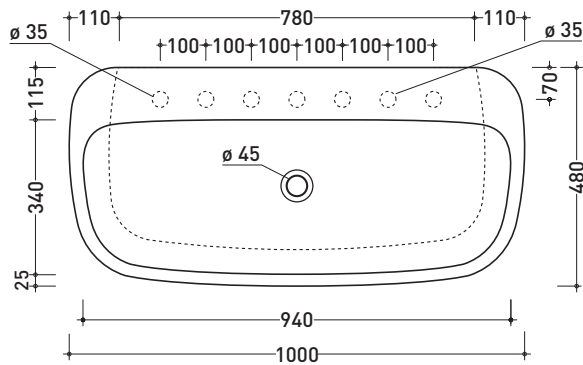

design **PATRICK NORGUET**

2007

MN100L Monò 100

Countertop - wall hung basin 100 cm

•WITHOUT OVERFLOW •ARRANGED FOR SEVEN TAP HOLES

Complements: **Forty6 shelf (F6MN100)**
Solid shelf (SLMN100)
Furniture BOX - depth. 50
Line taps basin: ONE - NOKÉ - FOLD - SI - X1
Line accessories: TWO - HOOP - NOKÉ - FOLD

Package dim. **101 x 19 x 50,5 cm** | Weight **35,5 kg** | Pz. Pallet n° **10**

CE UNI EN 14688 - CL00 Dop-No14688

vista zenitale / zenital view

foro consigliato sul piano
suggested hole on the top

vista zenitale / zenital view

vista frontale / frontal view

sezione longitudinale / section

sizes in mm

Please consider a 2% tolerance on indicated measurements

CERAMIC: glossy finish

matt finish