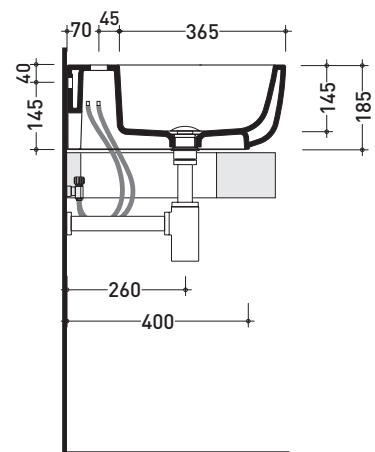

design **PATRICK NORGUET**

2007

MN100L Monò 100

Countertop - wall hung basin 100 cm

•WITHOUT OVERFLOW •ARRANGED FOR SEVEN TAP HOLES

Complements: **Forty6 shelf (F6MN100)**
Solid shelf (SLMN100)
Furniture BOX - depth. 50
Line taps basin: ONE - NOKÉ - FOLD - SI - X1
Line accessories: TWO - HOOP - NOKÉ - FOLD

Package dim. **101 x 19 x 50,5 cm** | Weight **35,5 kg** | Pz. Pallet n° **10**

CE UNI EN 14688 - CL00 Dop-No14688

vista zenitale / zenital view

foro consigliato sul piano
suggested hole on the top

vista zenitale / zenital view

vista frontale / frontal view

sezione longitudinale / section

sizes in mm

Please consider a 2% tolerance on indicated measurements

CERAMIC: glossy finish

matt finish