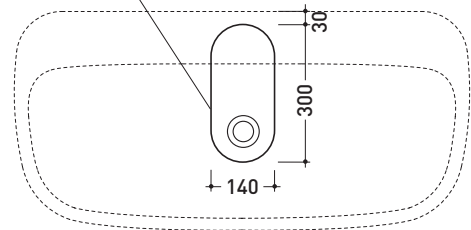

design **PATRICK NORGUET**

2007

MN100L Monò 100

Countertop - wall hung basin 100 cm

•WITHOUT OVERFLOW •ARRANGED FOR SEVEN TAP HOLES

Complements: **Forty6 shelf (F6MN100)**
Solid shelf (SLMN100)
Furniture BOX - depth. 50
Line taps basin: ONE - NOKÉ - FOLD - SI - X1
Line accessories: TWO - HOOP - NOKÉ - FOLD

Technical accessories: **Chrome siphon (SIFL/CR) - Telescopic chrome siphon (SIFL066)**
Stop & Go drain (PLSG)
CERAMIC Stop & Go drain (PLCE)
Two piece set chrome tap filters (RF026)
Fixing kit for wall (9002)

Package dim. **101 x 19 x 50,5 cm** | Weight **35,5 kg** | Pz. Pallet n° **10**

CE UNI EN 14688 - CL00 Dop-No14688

vista zenitale / zenital view

foro consigliato sul piano
suggested hole on the top

vista zenitale / zenital view

vista frontale / frontal view

sezione longitudinale / section

sizes in mm

Please consider a 2% tolerance on indicated measurements

CERAMIC: glossy finish

matt finish