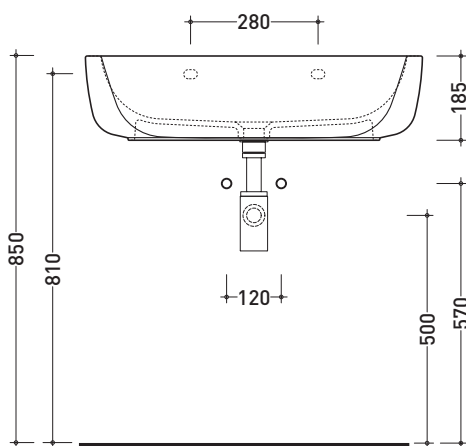

MN74L Monò 74

Countertop - wall hung basin 74 cm

• WITHOUT OVERFLOW • ARRANGED FOR THREE TAP HOLES

Complements: **Forty6 shelf (F6MN74)**
Solid shelf (SLMN74)
Furniture BOX - depth. 50
Line taps basin: ONE - NOKÉ - FOLD - SI - X1
Line accessories: TWO - HOOP - NOKÉ - FOLD

Technical accessories: **Chrome siphon (SIFL/CR) - Telescopic chrome siphon (SIFL066)**
Stop & Go drain (PLSG)
CERAMIC Stop & Go drain (PLCE)
Two piece set chrome tap filters (RF026)
Fixing kit for wall (9002)

Package dim. **75,5 x 19 x 50,5 cm** | Weight **26 kg** | Pz. Pallet n° **15**

CE UNI EN 14688 - CL00 Dop-No14688

vista zenitale / zenital view

vista frontale / frontal view

foro consigliato sul piano
suggested hole on the top

vista zenitale / zenital view

sezione longitudinale / section

sizes in mm

Please consider a 2% tolerance on indicated measurements

CERAMIC: glossy finish

white black

matt finish

milky white graphite lava grey