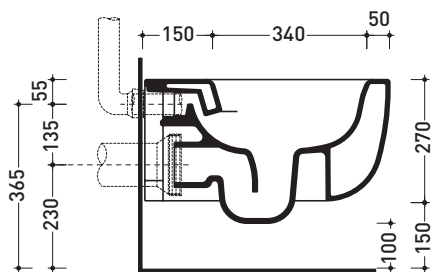

Package dim. 57 x 39 x 35 cm | Weight 26,5 kg | Pz. Pallet n° 15

CE UNI EN 997

Dop-No997

vista zenitale / zenital view

vista laterale / lateral view

sezione longitudinale / section

art. 9008
kit di fissaggio
Fischer (in dotazione)
Fischer fixing kit
(included in the box)

vista retro / back view

sizes in mm

Please consider a 2% tolerance on indicated measurements

CERAMIC: glossy finish

matt finish

FLAMINIA does not recommend combining this toilet model with rapid-flow/flushometer systems or traditional high tanks