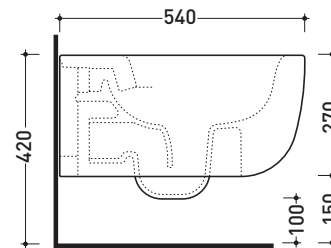

Package dim. 57 x 39 x 35 cm | Weight 26,5 kg | Pz. Pallet n° 15

CE UNI EN 997

Dop-No997

vista zenitale / zenital view

vista laterale / lateral view

sezione longitudinale / section

art. 9008
kit di fissaggio
Fischer (in dotazione)
Fischer fixing kit
(included in the box)

vista retro / back view

sizes in mm

Please consider a 2% tolerance on indicated measurements

CERAMIC: glossy finish

matt finish

FLAMINIA does not recommend combining this toilet model with rapid-flow/flushometer systems or traditional high tanks