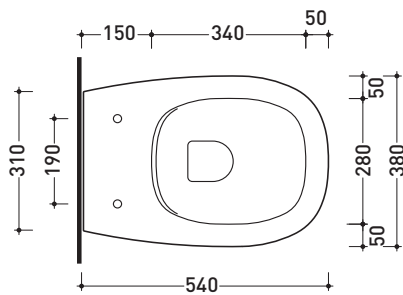

BN118G

Wall hung wc with goclean® system (fixing kit art. 9008 included)

Complements: Soft-closing thermosetting wrapping seat&cover (BNCW03)
Line accessories: TWO - HOOP - NOKÉ - FOLD

Technical accessories: Universal fixing bracket for wall hung wc/bidet (41/P)

Package dim. 57 x 39 x 35 cm | Weight 26,5 kg | Pz. Pallet n° 15

CE UNI EN 997

Dop-No997

vista zenitale / zenital view

vista laterale / lateral view

sezione longitudinale / section

art. 9008
kit di fissaggio
Fischer (in dotazione)
Fischer fixing kit
(included in the box)

vista retro / back view

sizes in mm

Please consider a 2% tolerance on indicated measurements

CERAMIC: glossy finish

matt finish

FLAMINIA does not recommend combining this toilet model with rapid-flow/flushometer systems or traditional high tanks