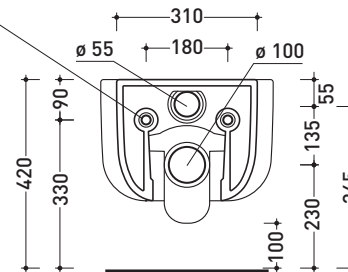

Package dim. 57 x 39 x 35 cm | Weight 26,5 kg | Pz. Pallet n° 15

CE UNI EN 997

Dop-No997

vista zenitale / zenital view

vista laterale / lateral view

sezione longitudinale / section

art. 9008
kit di fissaggio
Fischer (in dotazione)
Fischer fixing kit
(included in the box)

vista retro / back view

sizes in mm

Please consider a 2% tolerance on indicated measurements

CERAMIC: glossy finish

matt finish

FLAMINIA does not recommend combining this toilet model with rapid-flow/flushometer systems or traditional high tanks