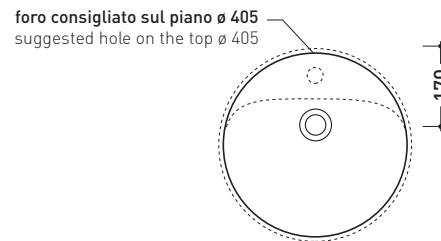

design LUDOVICA+ROBERTO PALOMBA

1997

5055/42 Twin Set 42

Recessed single-hole basin 42 cm

•WITH OVERFLOW •WITH TAP LEDGE

Complements: **Line taps basin:** ONE - NOKÈ - FOLD - X1
Line accessories: TWO - HOOP - NOKÈ - FOLD

Technical accessories: **Chrome siphon (SIFL/CR) - Telescopic chrome siphon (SIFL066)**
Stop & Go drain (PLSG)
Ceramic Stop&Go drain (PLCE)
Two piece set chrome tap filters (RF026)

Package dim. 44 x 20 x 44 cm | Weight 12,9 kg | Pz. Pallet n° 30

UNI EN 14688 - CL20 Dop-No14688

vista zenitale / zenital view

vista zenitale / zenital view

vista frontale / frontal view

sezione longitudinale / section

sizes in mm

Please consider a 2% tolerance on indicated measurements