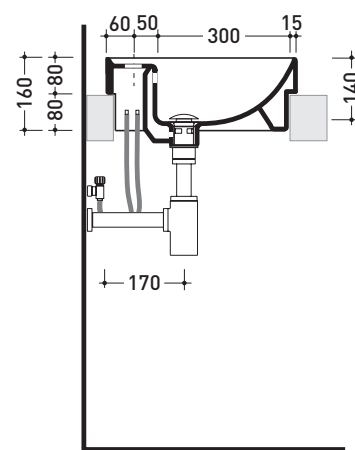

design LUDOVICA+ROBERTO PALOMBA

1997

5055/42 Twin Set 42

Recessed single-hole basin 42 cm

•WITH OVERFLOW •WITH TAP LEDGE

Complements: **Line taps basin:** ONE - NOKÈ - FOLD - X1
Line accessories: TWO - HOOP - NOKÈ - FOLD

Technical accessories: **Chrome siphon (SIFL/CR) - Telescopic chrome siphon (SIFL066)**
Stop & Go drain (PLSG)
Ceramic Stop&Go drain (PLCE)
Two piece set chrome tap filters (RF026)

Package dim. 44 x 20 x 44 cm | Weight 12,9 kg | Pz. Pallet n° 30

UNI EN 14688 - CL20 Dop-No14688

vista zenitale / zenital view

vista zenitale / zenital view

vista frontale / frontal view

sezione longitudinale / section

sizes in mm

Please consider a 2% tolerance on indicated measurements