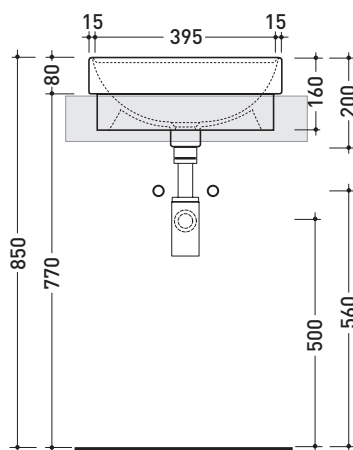

design LUDOVICA+ROBERTO PALOMBA

1997

5055/42 Twin Set 42

Recessed single-hole basin 42 cm

•WITH OVERFLOW •WITH TAP LEDGE

Complements: **Line taps basin:** ONE - NOKÈ - FOLD - X1
Line accessories: TWO - HOOP - NOKÈ - FOLD

Technical accessories: **Chrome siphon (SIFL/CR) - Telescopic chrome siphon (SIFL066)**
Stop & Go drain (PLSG)
Ceramic Stop&Go drain (PLCE)
Two piece set chrome tap filters (RF026)

Package dim. 44 x 20 x 44 cm | Weight 12,9 kg | Pz. Pallet n° 30

UNI EN 14688 - CL20 Dop-No14688

vista zenitale / zenital view

vista zenitale / zenital view

vista frontale / frontal view

sezione longitudinale / section

sizes in mm

Please consider a 2% tolerance on indicated measurements