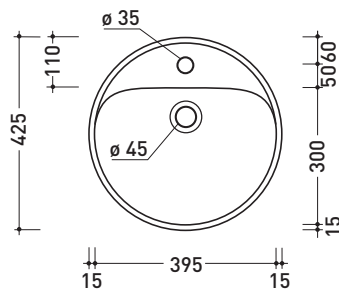

design LUDOVICA+ROBERTO PALOMBA

1997

5055/42 Twin Set 42

Recessed single-hole basin 42 cm

•WITH OVERFLOW •WITH TAP LEDGE

Complements: **Line taps basin:** ONE - NOKÈ - FOLD - X1
Line accessories: TWO - HOOP - NOKÈ - FOLD

Technical accessories: **Chrome siphon (SIFL/CR) - Telescopic chrome siphon (SIFL066)**
Stop & Go drain (PLSG)
Ceramic Stop&Go drain (PLCE)
Two piece set chrome tap filters (RF026)

Package dim. 44 x 20 x 44 cm | Weight 12,9 kg | Pz. Pallet n° 30

UNI EN 14688 - CL20 Dop-No14688

vista zenitale / zenital view

vista zenitale / zenital view

vista frontale / frontal view

sezione longitudinale / section

sizes in mm

Please consider a 2% tolerance on indicated measurements