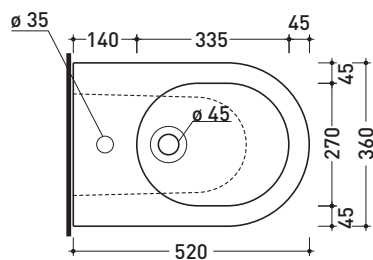

AP217

Back to wall single-hole bidet

•WITH OVERFLOW •WITHOUT TAP HOLE ON DEMAND

Complements: **Niagara panel bidet** (TR40)
Line taps bidet: ONE - NOKÈ - SI - FOLD - X1
Line accessories: TWO - HOOP - NOKÈ - FOLD

UNI EN 14528 - CL20 **Dop-No14528**

vista zenitale / zenital view

vista laterale / lateral view

sezione longitudinale / section

vista retro / back view

sizes in mm

Please consider a 2% tolerance on indicated measurements