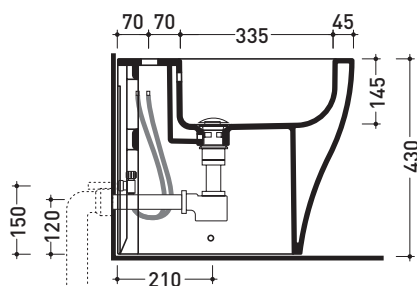

AP217

Back to wall single-hole bidet

•WITH OVERFLOW •WITHOUT TAP HOLE ON DEMAND

Complements: **Niagara panel bidet** (TR40)
Line taps bidet: ONE - NOKÈ - SI - FOLD - X1
Line accessories: TWO - HOOP - NOKÈ - FOLD

Technical accessories:
Floor fixing kit (9003)
Short chrome siphon for bidet (SIFB/CR)
Stop & Go drain (PLSG)
Stop&Go CERAMIC drain (PLCE)
Two piece set chrome tap filters (RF026)

Package dim. | Weight **25 kg** | Pz. Pallet n° **15**

UNI EN 14528 - CL20 **Dop-No14528**

vista zenitale / zenital view

vista laterale / lateral view

sezione longitudinale / section

vista retro / back view

sizes in mm

Please consider a 2% tolerance on indicated measurements