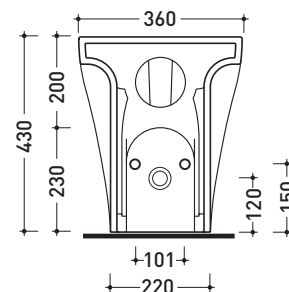

Technical accessories:
Floor fixing kit (9003)
Short chrome siphon for bidet (SIFB/CR)
Stop & Go drain (PLSG)
Stop&Go CERAMIC drain (PLCE)
Two piece set chrome tap filters (RF026)

Package dim. | Weight **25 kg** | Pz. Pallet n° **15**

UNI EN 14528 - CL20 **Dop-No14528**

vista zenitale / zenital view

vista laterale / lateral view

sezione longitudinale / section

vista retro / back view

sizes in mm

Please consider a 2% tolerance on indicated measurements