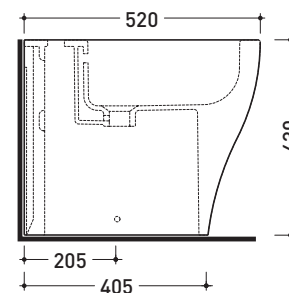

AP217

Back to wall single-hole bidet

•WITH OVERFLOW •WITHOUT TAP HOLE ON DEMAND

Complements: **Niagara panel bidet** (TR40)
Line taps bidet: ONE - NOKÈ - SI - FOLD - X1
Line accessories: TWO - HOOP - NOKÈ - FOLD

Technical accessories:
Floor fixing kit (9003)
Short chrome siphon for bidet (SIFB/CR)
Stop & Go drain (PLSG)
Stop&Go CERAMIC drain (PLCE)
Two piece set chrome tap filters (RF026)

Package dim. | Weight **25 kg** | Pz. Pallet n° **15**

UNI EN 14528 - CL20 **Dop-No14528**

vista zenitale / zenital view

vista laterale / lateral view

sezione longitudinale / section

vista retro / back view

sizes in mm

Please consider a 2% tolerance on indicated measurements