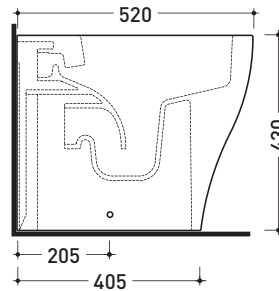

Technical accessories:

- *Kit suitable for wall trap H 230 mm (LKR00)
- *Kit suitable for floor trap from 50 to 80 mm (LKR90)
- *Kit suitable for floor trap from 80 to 100 mm (LK8010)
- *Kit suitable for floor trap from 100 to 120 mm (LK1012)
- *Kit suitable for floor trap from 120 to 140 mm (LK1214)
- *Kit suitable for floor trap from 140 to 160 mm (LK1416)
- *Kit suitable for floor trap from 160 to 180 mm (LKR5)
- *Kit suitable for floor trap from 180 to 200 mm (LK1820)
- *Kit suitable for floor trap from 200 to 220 mm (LK2022)
- *Kit suitable for floor trap from 220 to 320 mm (LK2233)
- Kit di fissaggio a pavimento (9003)

Dim. Imballo | Peso **28 kg** | Pz. Pallet n° **15**

CE UNI EN 997 Dop-No997

vista zenitale / zenital view

vista laterale / lateral view

vista retro / back view

SCARICO A PARETE
PREDISPOSTO PER WC SOSPESO
WALL DISCHARGE ARRANGEMENT
FOR WALL-HUNG WC

sezione longitudinale / section

SCARICO A PAVIMENTO
PREDISPOSTO DA 5 A 32 CM
ARRANGEMENT DISCHARGE
TO FLOOR FROM 5 TO 32 CM

connessioni di scarico
da acquistare
separatamente
drainage connector
to be purchased separately

da/from 50 a/to 320 mm

sezione longitudinale / section

sizes in mm

Please consider a 2% tolerance on indicated measurements

CERAMIC: glossy finish

matt finish

FLAMINIA does not recommend combining this toilet model with rapid-flow/flushometer systems or traditional high tanks