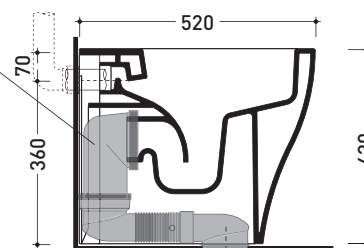

Technical accessories:

- *Kit suitable for wall trap H 230 mm (LKR00)
- *Kit suitable for floor trap from 50 to 80 mm (LKR90)
- *Kit suitable for floor trap from 80 to 100 mm (LK8010)
- *Kit suitable for floor trap from 100 to 120 mm (LK1012)
- *Kit suitable for floor trap from 120 to 140 mm (LK1214)
- *Kit suitable for floor trap from 140 to 160 mm (LK1416)
- *Kit suitable for floor trap from 160 to 180 mm (LKR5)
- *Kit suitable for floor trap from 180 to 200 mm (LK1820)
- *Kit suitable for floor trap from 200 to 220 mm (LK2022)
- *Kit suitable for floor trap from 220 to 320 mm (LK2233)
- Kit di fissaggio a pavimento (9003)

Dim. Imballo | Peso **28 kg** | Pz. Pallet n° **15**

CE UNI EN 997 Dop-No997

vista zenitale / zenital view

vista laterale / lateral view

vista retro / back view

SCARICO A PARETE
PREDISPOSTO PER WC SOSPESO
WALL DISCHARGE ARRANGEMENT
FOR WALL-HUNG WC

sezione longitudinale / section

SCARICO A PAVIMENTO
PREDISPOSTO DA 5 A 32 CM
ARRANGEMENT DISCHARGE
TO FLOOR FROM 5 TO 32 CM

connessioni di scarico
da acquistare
separatamente
drainage connector
to be purchased separately

da/from 50 a/to 320 mm

sezione longitudinale / section

sizes in mm

Please consider a 2% tolerance on indicated measurements

CERAMIC: glossy finish

matt finish

FLAMINIA does not recommend combining this toilet model with rapid-flow/flushometer systems or traditional high tanks