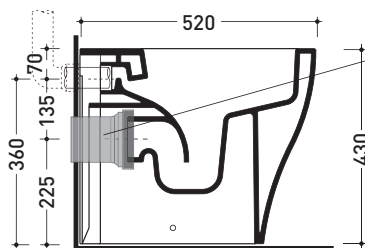

Technical accessories:

- *Kit suitable for wall trap H 230 mm (LKR00)
- *Kit suitable for floor trap from 50 to 80 mm (LKR90)
- *Kit suitable for floor trap from 80 to 100 mm (LK8010)
- *Kit suitable for floor trap from 100 to 120 mm (LK1012)
- *Kit suitable for floor trap from 120 to 140 mm (LK1214)
- *Kit suitable for floor trap from 140 to 160 mm (LK1416)
- *Kit suitable for floor trap from 160 to 180 mm (LKR5)
- *Kit suitable for floor trap from 180 to 200 mm (LK1820)
- *Kit suitable for floor trap from 200 to 220 mm (LK2022)
- *Kit suitable for floor trap from 220 to 320 mm (LK2233)
- Kit di fissaggio a pavimento (9003)

Dim. Imballo | Peso **28 kg** | Pz. Pallet n° **15**

CE UNI EN 997 Dop-No997

vista zenitale / zenital view

vista laterale / lateral view

vista retro / back view

SCARICO A PARETE
PREDISPOSTO PER WC SOSPESO
WALL DISCHARGE ARRANGEMENT
FOR WALL-HUNG WC

sezione longitudinale / section

SCARICO A PAVIMENTO
PREDISPOSTO DA 5 A 32 CM
ARRANGEMENT DISCHARGE
TO FLOOR FROM 5 TO 32 CM

connessioni di scarico
da acquistare
separatamente
drainage connector
to be purchased separately

da/from 50 a/to 320 mm

sezione longitudinale / section

sizes in mm

Please consider a 2% tolerance on indicated measurements

CERAMIC: glossy finish

matt finish

FLAMINIA does not recommend combining this toilet model with rapid-flow/flushometer systems or traditional high tanks