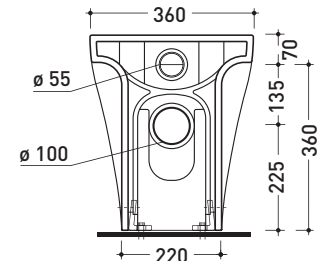

Dim. Imballo | Peso **28 kg** | Pz. Pallet n° **15**

CE UNI EN 997 Dop-No997

vista zenitale / zenital view

vista laterale / lateral view

vista retro / back view

SCARICO A PARETE
PREDISPOSTO PER WC SOSPESO
WALL DISCHARGE ARRANGEMENT
FOR WALL-HUNG WC

sezione longitudinale / section

SCARICO A PAVIMENTO
PREDISPOSTO DA 5 A 32 CM
ARRANGEMENT DISCHARGE
TO FLOOR FROM 5 TO 32 CM

connessioni di scarico
da acquistare
separatamente
drainage connector
to be purchased separately

da/from 50 a/to 320 mm

sezione longitudinale / section

sizes in mm

Please consider a 2% tolerance on indicated measurements

CERAMIC: glossy finish

matt finish

FLAMINIA does not recommend combining this toilet model with rapid-flow/flushometer systems or traditional high tanks