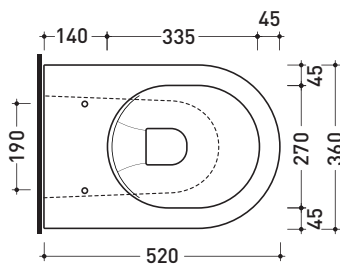

Dim. Imballo | Peso **28 kg** | Pz. Pallet n° **15**

CE UNI EN 997 Dop-No997

vista zenitale / zenital view

vista laterale / lateral view

vista retro / back view

SCARICO A PARETE
PREDISPOSTO PER WC SOSPESO
WALL DISCHARGE ARRANGEMENT
FOR WALL-HUNG WC

sezione longitudinale / section

SCARICO A PAVIMENTO
PREDISPOSTO DA 5 A 32 CM
ARRANGEMENT DISCHARGE
TO FLOOR FROM 5 TO 32 CM

connessioni di scarico
da acquistare
separatamente
drainage connector
to be purchased separately

da/from 50 a/to 320 mm

sezione longitudinale / section

sizes in mm

Please consider a 2% tolerance on indicated measurements

CERAMIC: glossy finish

matt finish

FLAMINIA does not recommend combining this toilet model with rapid-flow/flushometer systems or traditional high tanks