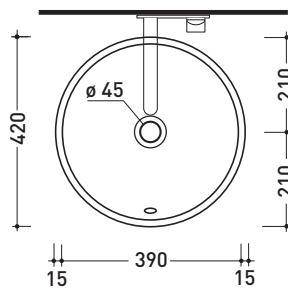

## 5050/42C Twin Set 42

Countertop basin 42 cm

•WITH OVERFLOW •WITHOUT TAP LEDGE

Complements: **Line taps basin:** ONE - NOKÈ - FOLD - X1  
**Line accessories:** TWO - HOOP - NOKÈ - FOLD

Technical accessories: **Chrome siphon (SIFL/CR) - Telescopic chrome siphon (SIFL066)**  
**Stop & Go drain (PLSG)**  
**Ceramic Stop&Go drain (PLCE)**  
**Two piece set chrome tap filters (RF026)**

Package dim. 44 x 20 x 45 cm | Weight 11 kg | Pz. Pallet n° 30

CE UNI EN 14688 - CL20 Dop-No14688

vista zenitale / zenital view

foro consigliato sul piano  $\varnothing$  380  
suggested hole on the top  $\varnothing$  380

vista zenitale / zenital view

vista frontale / frontal view

sezione longitudinale / section

sizes in mm

Please consider a 2% tolerance on indicated measurements

CERAMIC: glossy finish

matt finish

<http://www.ceramicaflaminia.it/en/products/322-twin>