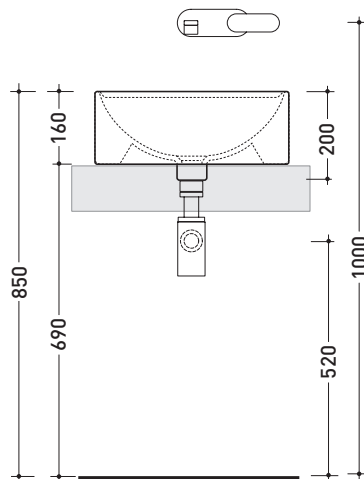

## 5050/42C Twin Set 42

Countertop basin 42 cm

•WITH OVERFLOW •WITHOUT TAP LEDGE

Complements: **Line taps basin:** ONE - NOKÈ - FOLD - X1  
**Line accessories:** TWO - HOOP - NOKÈ - FOLD

Technical accessories: **Chrome siphon (SIFL/CR) - Telescopic chrome siphon (SIFL066)**  
**Stop & Go drain (PLSG)**  
**Ceramic Stop&Go drain (PLCE)**  
**Two piece set chrome tap filters (RF026)**

Package dim. 44 x 20 x 45 cm | Weight 11 kg | Pz. Pallet n° 30

CE UNI EN 14688 - CL20 Dop-No14688

vista zenitale / zenital view

foro consigliato sul piano  $\varnothing$  380  
suggested hole on the top  $\varnothing$  380

vista zenitale / zenital view

vista frontale / frontal view

sezione longitudinale / section

sizes in mm

Please consider a 2% tolerance on indicated measurements

CERAMIC: glossy finish

matt finish

<http://www.ceramicaflaminia.it/en/products/322-twin>