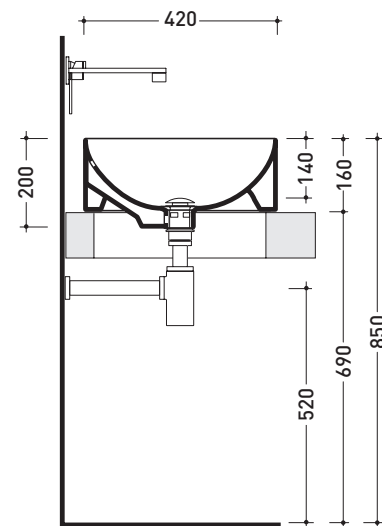

## 5050/42C Twin Set 42

Countertop basin 42 cm

•WITH OVERFLOW •WITHOUT TAP LEDGE

Complements: **Line taps basin:** ONE - NOKÈ - FOLD - X1  
**Line accessories:** TWO - HOOP - NOKÈ - FOLD

Technical accessories: **Chrome siphon (SIFL/CR) - Telescopic chrome siphon (SIFL066)**  
**Stop & Go drain (PLSG)**  
**Ceramic Stop&Go drain (PLCE)**  
**Two piece set chrome tap filters (RF026)**

Package dim. 44 x 20 x 45 cm | Weight 11 kg | Pz. Pallet n° 30

CE UNI EN 14688 - CL20 Dop-No14688

vista zenitale / zenital view

foro consigliato sul piano  $\varnothing$  380  
suggested hole on the top  $\varnothing$  380

vista zenitale / zenital view

vista frontale / frontal view

sezione longitudinale / section

sizes in mm

Please consider a 2% tolerance on indicated measurements

CERAMIC: glossy finish

matt finish

<http://www.ceramicaflaminia.it/en/products/322-twin>