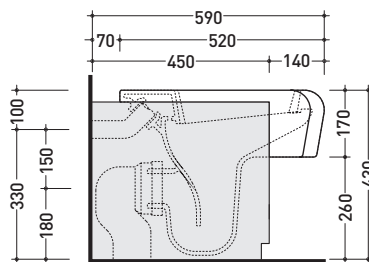

Package dim. 52,5 x 37,5 x 44 cm | Weight 24 kg | Pz. Pallet n° 15

UNI EN 997 Dop-No997

**FLAMINIA does not recommend combining this toilet model with rapid-flow/flushometer systems or traditional high tanks**

vista zenitale / zenital view

vista laterale / lateral view

vista frontale / frontal view

sezione longitudinale / section

sezione trasversale / section

sizes in mm

Please consider a 2% tolerance on indicated measurements