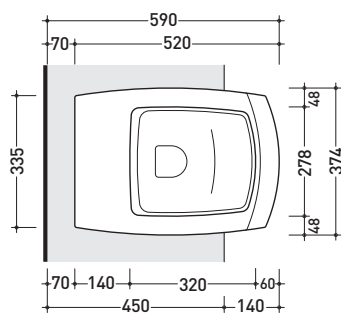

## UNA/WC

Semi-inset wc with S/P trap (drainage connector for floor trap art. TR39/CON and pipe for water inlet included)

Complements: **Thermosetting wrapping seat&cover** (UNACW02)  
**Una furnishing** (UNA75WB - UNA135WB - UNA200WB - UNA240WB)  
**Toilet set** (UNAPF/R)  
**Line accessories:** TWO - HOOP - NOKÉ - FOLD

Package dim. 52,5 x 37,5 x 44 cm | Weight 24 kg | Pz. Pallet n° 15

UNI EN 997 Dop-No997

**FLAMINIA does not recommend combining this toilet model with rapid-flow/flushometer systems or traditional high tanks**

vista zenitale / zenital view

vista laterale / lateral view

vista frontale / frontal view

sezione longitudinale / section

sezione trasversale / section

sizes in mm

Please consider a 2% tolerance on indicated measurements