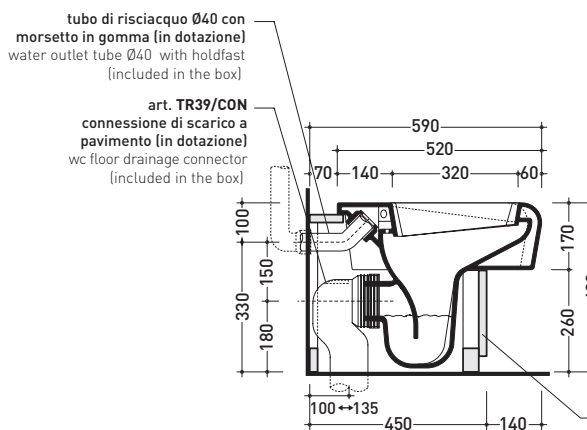

## UNA/WC

Semi-inset wc with S/P trap (drainage connector for floor trap art. TR39/CON and pipe for water inlet included)

Complements: **Thermosetting wrapping seat&cover** (UNACW02)  
**Una furnishing** (UNA75WB - UNA135WB - UNA200WB - UNA240WB)  
**Toilet set** (UNAPF/R)  
**Line accessories:** TWO - HOOP - NOKÉ - FOLD

Package dim. 52,5 x 37,5 x 44 cm | Weight 24 kg | Pz. Pallet n° 15

UNI EN 997 Dop-No997

**FLAMINIA does not recommend combining this toilet model with rapid-flow/flushometer systems or traditional high tanks**

vista zenitale / zenital view

vista laterale / lateral view

vista frontale / frontal view

sezione longitudinale / section

sezione trasversale / section

sizes in mm

Please consider a 2% tolerance on indicated measurements