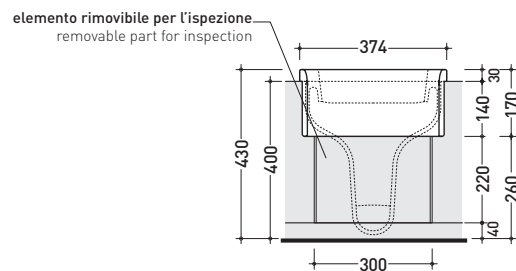

Package dim. 52,5 x 37,5 x 44 cm | Weight 24 kg | Pz. Pallet n° 15

UNI EN 997 Dop-No997

**FLAMINIA does not recommend combining this toilet model with rapid-flow/flushometer systems or traditional high tanks**

vista zenitale / zenital view

vista laterale / lateral view

vista frontale / frontal view

sezione longitudinale / section

sezione trasversale / section

sizes in mm

Please consider a 2% tolerance on indicated measurements