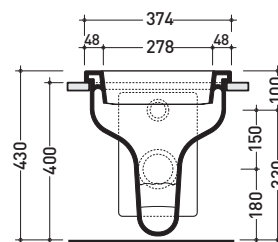

Package dim. 52,5 x 37,5 x 44 cm | Weight 24 kg | Pz. Pallet n° 15

UNI EN 997 Dop-No997

**FLAMINIA does not recommend combining this toilet model with rapid-flow/flushometer systems or traditional high tanks**

vista zenitale / zenital view

vista laterale / lateral view

vista frontale / frontal view

sezione longitudinale / section

sezione trasversale / section

sizes in mm

Please consider a 2% tolerance on indicated measurements