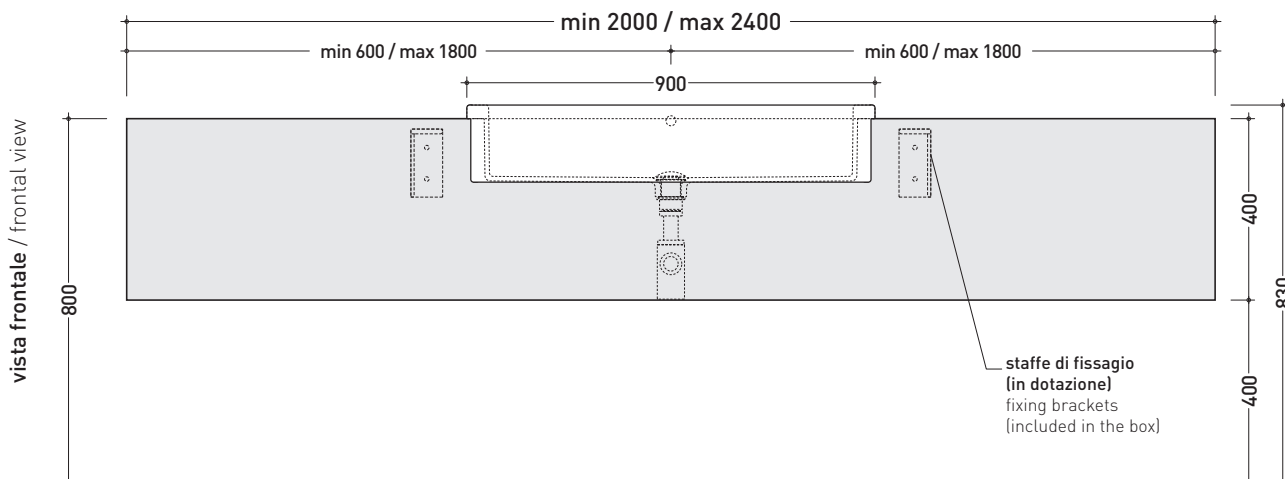

design ROMANO ADOLINI

2006

UNA90C2

Case from 200 to 240 x 45 x h 40 cm
suitable for UNA 90 semi-inset basin (wall fixing brackets included)

Complements: **Una 90 semi-inset basin (UNA90L)**
Line taps basin: ONE - NOKÉ - FOLD - SI
Line accessories: TWO - HOOP - NOKÉ - FOLD
SIMPLE mirrors
APP mirrors
Make-Up mirrors (MKS100 - MKS50 - MKS501)
Hot/Cold mirror (SPHC)
Left/Right mirror (SPLR)
Line mirrors (BASC20 - BASC30 - BASC40)

Tap holes are not made on this article by Flaminia

REFERENCE TO
THE COMPULSORY
ORDER FORM

sizes in mm

Please consider a 2% tolerance on indicated measurements

PIETRALUCE: finiture lucide

finiture opache

LEGNO: finiture

➔➔ **4**

SCELTA MISURE / MEASURES

- **A** = misura interasse lavabo da sinistra / left distance of basin.
- **B** = misura interasse lavabo da destra / right distance of basin.
- **C** = misura totale del mobile / total length of the case.
- verificare sempre che / verify that: **A + B = C**.