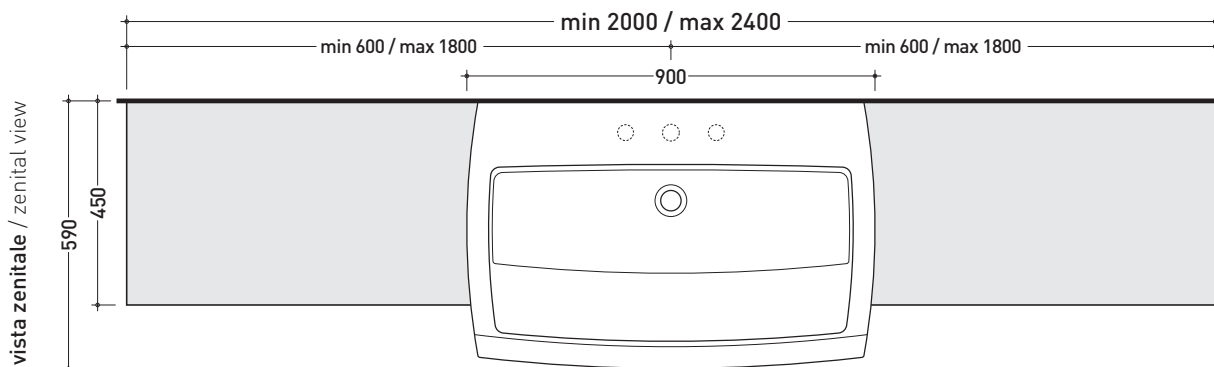

design ROMANO ADOLINI

2006

UNA90C2

Case from 200 to 240 x 45 x h 40 cm
suitable for UNA 90 semi-inset basin (wall fixing brackets included)

Complements: **Una 90 semi-inset basin (UNA90L)**
Line taps basin: ONE - NOKÉ - FOLD - SI
Line accessories: TWO - HOOP - NOKÉ - FOLD
SIMPLE mirrors
APP mirrors
Make-Up mirrors (MKS100 - MKS50 - MKS501)
Hot/Cold mirror (SPHC)
Left/Right mirror (SPLR)
Line mirrors (BASC20 - BASC30 - BASC40)

Tap holes are not made on this article by Flaminia

REFERENCE TO
THE COMPULSORY
ORDER FORM

sizes in mm

Please consider a 2% tolerance on indicated measurements

PIETRALUCE: finiture lucide

finiture opache

LEGNO: finiture

➔➔ **4**

SCELTA MISURE / MEASURES

- **A** = misura interasse lavabo da sinistra / left distance of basin.
- **B** = misura interasse lavabo da destra / right distance of basin.
- **C** = misura totale del mobile / total length of the case.
- verificare sempre che / verify that: **A + B = C**.