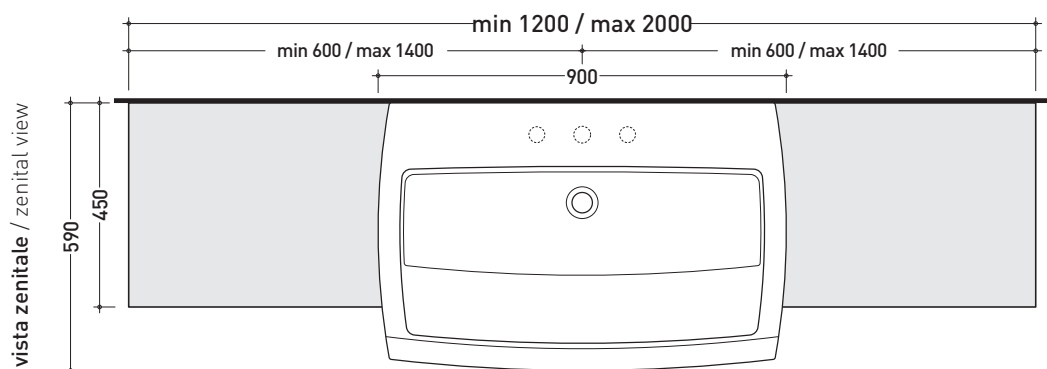

UNA90M1

Shelf form 120 to 200 x 45 x h 20 cm
suitable for UNA 90 semi-inset basin (wall fixing brackets included)

Complements: **Una 90 semi-inset basin (UNA90L)**
Line taps basin: ONE - NOKÉ - FOLD - SI
Line accessories: TWO - HOOP - NOKÉ - FOLD
SIMPLE mirrors
APP mirrors
Make-Up mirrors (MKS100 - MKS50 - MKS501)
Hot/Cold mirror (SPHC)
Left/Right mirror (SPLR)
Line mirrors (BASC20 - BASC30 - BASC40)

Tap holes are not made on this article by Flaminia

REFERENCE TO
THE COMPULSORY
ORDER FORM

sizes in mm

Please consider a 2% tolerance on indicated measurements

PIETRALUCE: finiture lucide

finiture opache

LEGNO: finiture

➔➔ **4** SCELTA MISURE / MEASURES

• **A** = misura interasse lavabo da sinistra / left distance of basin. • **C** = misura totale della mensola / total length of the shelf.
• **B** = misura interasse lavabo da destra / right distance of basin. • verificare sempre che / verify that: **A + B = C**.