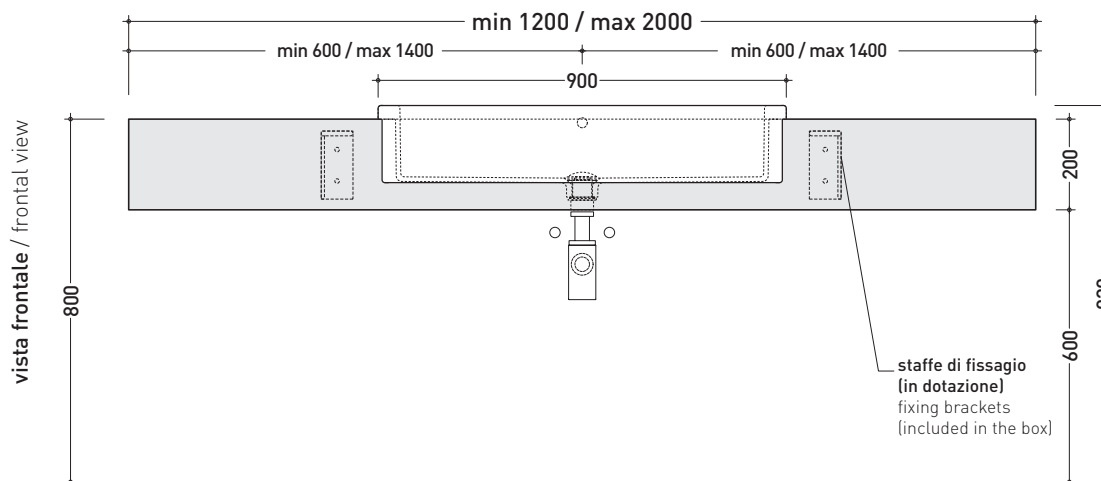

UNA90M1

Shelf form 120 to 200 x 45 x h 20 cm
suitable for UNA 90 semi-inset basin (wall fixing brackets included)

Complements: **Una 90 semi-inset basin (UNA90L)**
Line taps basin: ONE - NOKÉ - FOLD - SI
Line accessories: TWO - HOOP - NOKÉ - FOLD
SIMPLE mirrors
APP mirrors
Make-Up mirrors (MKS100 - MKS50 - MKS501)
Hot/Cold mirror (SPHC)
Left/Right mirror (SPLR)
Line mirrors (BASC20 - BASC30 - BASC40)

Tap holes are not made on this article by Flaminia

REFERENCE TO
THE COMPULSORY
ORDER FORM

sizes in mm

Please consider a 2% tolerance on indicated measurements

PIETRALUCE: finiture lucide

finiture opache

LEGNO: finiture

E' importante consultare prima la scheda tecnica relativa
It's important to consult before the technical detail

- art. **UNA90M1**
mensola / shelf da / from **120 a** / to **200 cm**
- art. **UNA90M2**
mensola / shelf da / from **200 a** / to **240 cm**

➔➔ **4** SCELTA MISURE / MEASURES

• **A** = misura interasse lavabo da sinistra / left distance of basin. • **C** = misura totale della mensola / total length of the shelf.
• **B** = misura interasse lavabo da destra / right distance of basin. • verificare sempre che / verify that: **A + B = C**.