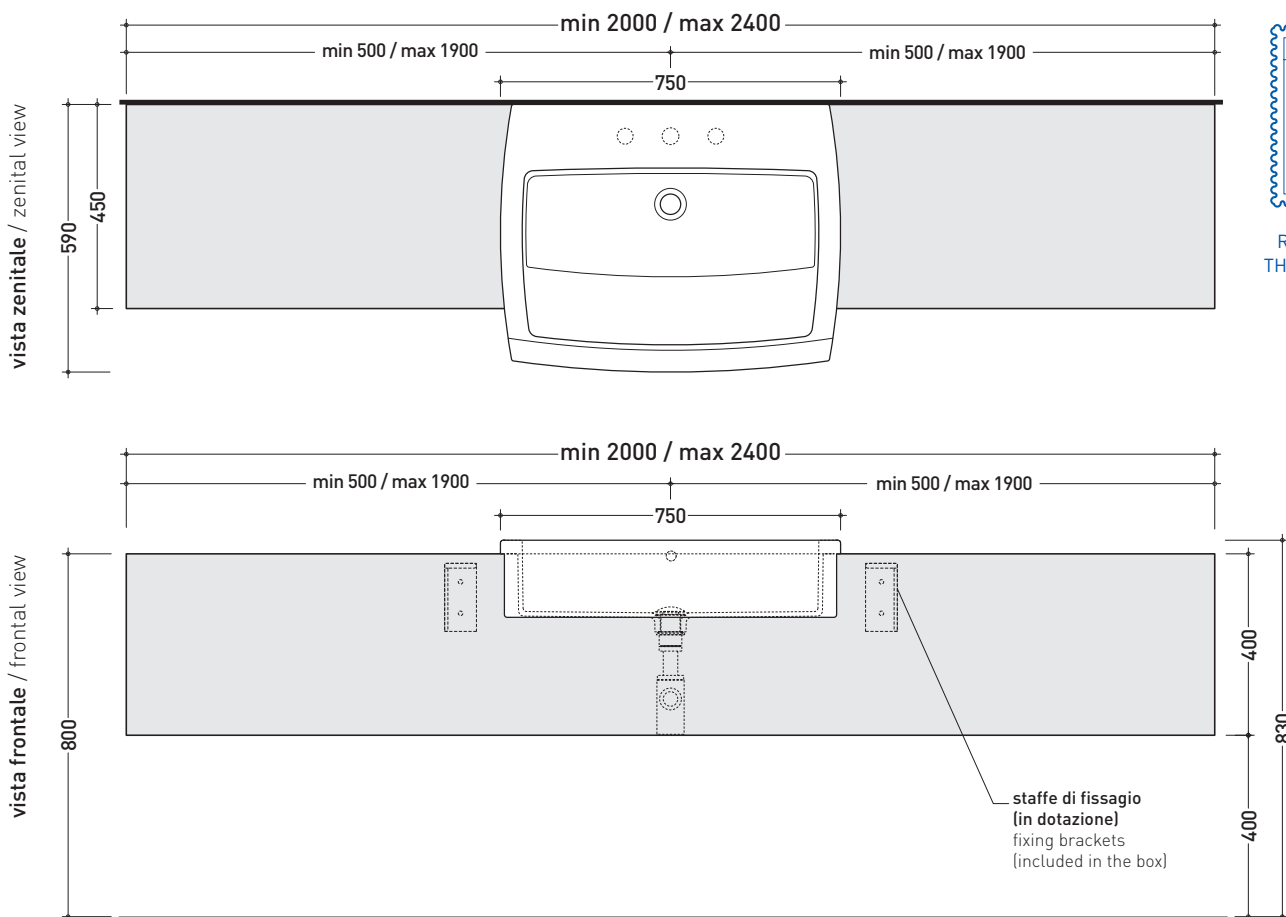

design ROMANO ADOLINI

2006

UNA75C2

Case from 200 to 240 x 45 x h 40 cm
suitable for UNA 75 semi-inset basin (wall fixing brackets included)

Complements: **Una 75 semi-inset basin (UNA75L)**
Line taps basin: ONE - NOKÉ - FOLD - SI
Line accessories: TWO - HOOP - NOKÉ - FOLD
 SIMPLE mirrors
 APP mirrors
Make-Up mirrors (MKS100 - MKS50 - MKS501)
Hot/Cold mirror (SPHC)
Left/Right mirror (SPLR)
Line mirrors (BASC20 - BASC30 - BASC40)

Tap holes are not made on this article by Flaminia

REFERENCE TO
THE COMPULSORY
ORDER FORM

sizes in mm

Please consider a 2% tolerance on indicated measurements

PIETRALUCE: finiture lucide

finiture opache

LEGNO: finiture

➔➔ **4**

SCELTA MISURE / MEASURES

- **A** = misura interasse lavabo da sinistra / left distance of basin.
- **B** = misura interasse lavabo da destra / right distance of basin.
- **C** = misura totale del mobile / total length of the case.
- verificare sempre che / verify that: **A + B = C**.