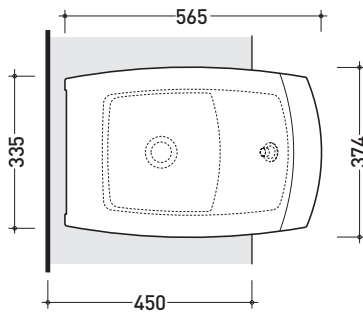

Una

FLAMINIA.

design ROMANO ADOLINI

2006

UNACB04

Thermosetting wrapping cover for bidet

Complements: Una semi-inset bidet (UNA/B)

Package dim. 58 x 38 x 7 cm | Weight 2,4 kg | Pz. Pallet n° -

CE

vista zenitale / zenital view

vista laterale / lateral view

vista laterale / lateral view

sizes in mm

THERMOSETTING: glossy finish

white

black