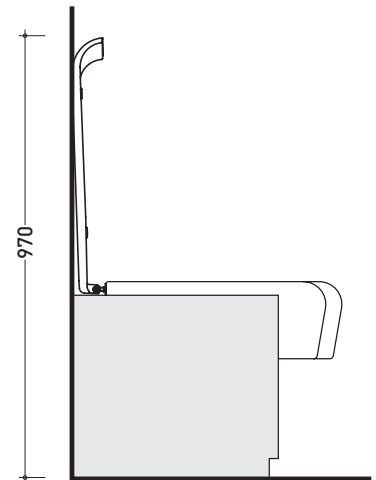

Una

FLAMINIA.

design ROMANO ADOLINI

2006

UNACB04

Thermosetting wrapping cover for bidet

Complements: Una semi-inset bidet (UNA/B)

Package dim. 58 x 38 x 7 cm | Weight 2,4 kg | Pz. Pallet n° -

CE

vista zenitale / zenital view

vista laterale / lateral view

vista laterale / lateral view

sizes in mm

THERMOSETTING: glossy finish

white

black