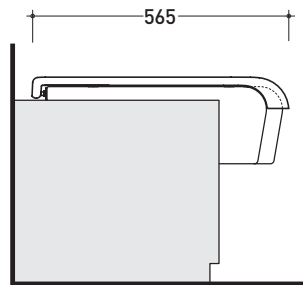

Una

FLAMINIA.

design ROMANO ADOLINI

2006

UNACB04

Thermosetting wrapping cover for bidet

Complements: Una semi-inset bidet (UNA/B)

Package dim. 58 x 38 x 7 cm | Weight 2,4 kg | Pz. Pallet n° -

CE

vista zenitale / zenital view

vista laterale / lateral view

vista laterale / lateral view

sizes in mm

THERMOSETTING: glossy finish

white

black