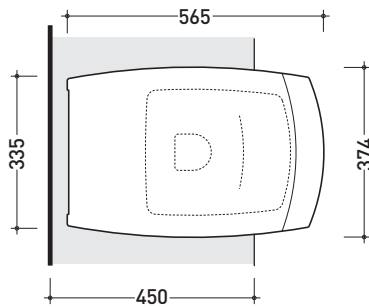

## UNACW02

Thermosetting wrapping seat & cover

Complements: Una semi-inset wc (UNA/WC)

Package dim. 58 x 38 x 7 cm

Weight 4 kg

Pz. Pallet n° -

CE

vista zenitale / zenital view

vista laterale / lateral view

vista laterale / lateral view

sizes in mm

THERMOSETTING: glossy finish

white

black

matt finish

milky white