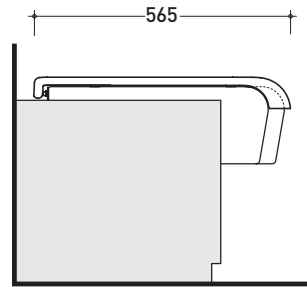

## UNACW02

Thermosetting wrapping seat & cover

Complements: Una semi-inset wc (UNA/WC)

Package dim. 58 x 38 x 7 cm

Weight 4 kg

Pz. Pallet n° -

CE

vista zenitale / zenital view

vista laterale / lateral view

vista laterale / lateral view

sizes in mm

THERMOSETTING: glossy finish

white

black

matt finish

milky white