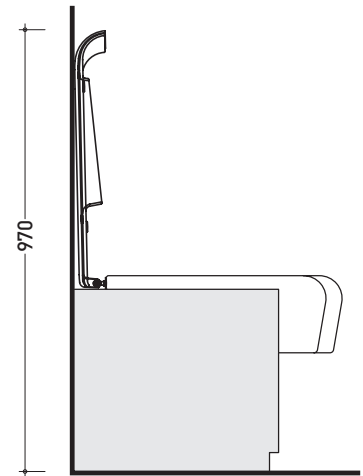

## UNACW02

Thermosetting wrapping seat & cover

Complements: Una semi-inset wc (UNA/WC)

Package dim. 58 x 38 x 7 cm

Weight 4 kg

Pz. Pallet n° -

CE

vista zenitale / zenital view

vista laterale / lateral view

vista laterale / lateral view

sizes in mm

THERMOSETTING: glossy finish

white

black

matt finish

milky white