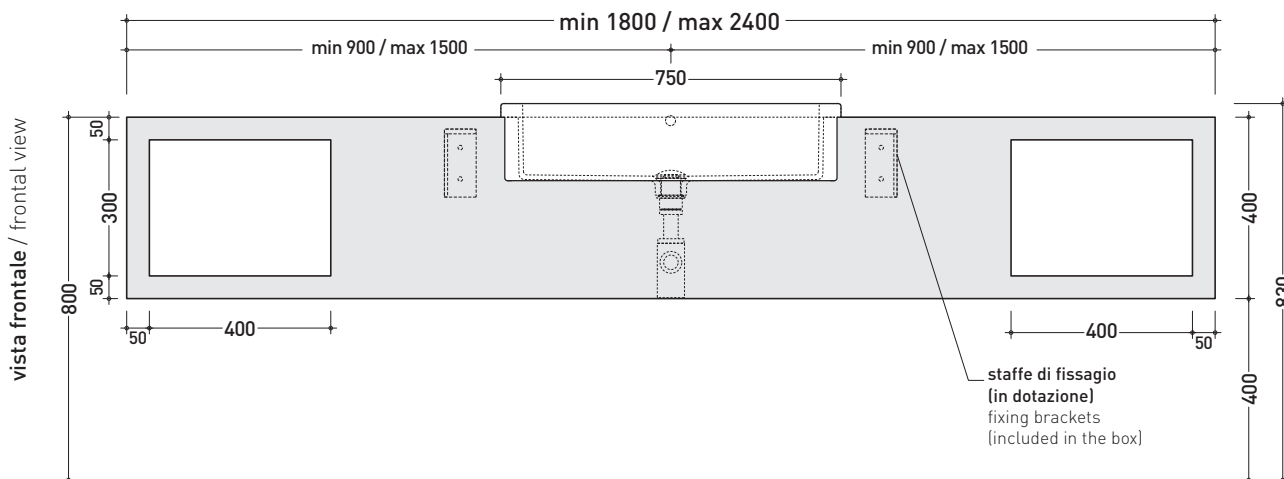

design ROMANO ADOLINI

2006

UNA75V2

Case from 180 to 240 x 45 x h 40 cm with 2 opening
suitable for UNA 75 semi-inset basin (wall fixing brackets included)

Complements: **Una 75 semi-inset basin (UNA75L)**
Line taps basin: ONE - NOKÉ - FOLD - SI
Line accessories: TWO - HOOP - NOKÉ - FOLD
SIMPLE mirrors
APP mirrors
Make-Up mirrors (MKS100 - MKS50 - MKS501)
Hot/Cold mirror (SPHC)
Left/Right mirror (SPLR)
Line mirrors (BASC20 - BASC30 - BASC40)

Tap holes are not made on this article by Flaminia

CE

REFERENCE TO
THE COMPULSORY
ORDER FORM

sizes in mm

Please consider a 2% tolerance on indicated measurements

PIETRALUCE: finiture lucide

finiture opache

LEGNO: finiture

- A = misura interasse lavabo da sinistra / left distance of basin.
- B = misura interasse lavabo da destra / right distance of basin.
- C = misura totale del mobile / total length of the case.
- verificare sempre che / verify that: **A + B = C.**