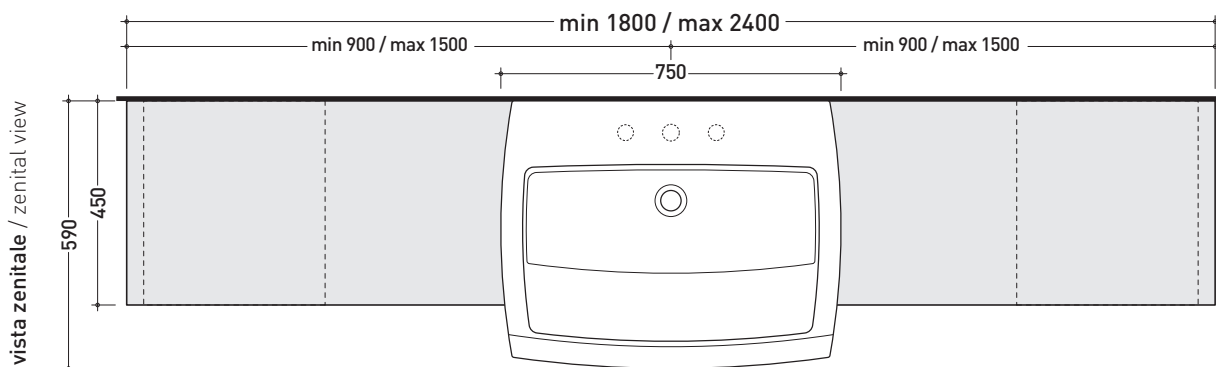

design ROMANO ADOLINI

2006

UNA75V2

Case from 180 to 240 x 45 x h 40 cm with 2 opening
suitable for UNA 75 semi-inset basin (wall fixing brackets included)

Complements: **Una 75 semi-inset basin (UNA75L)**
Line taps basin: ONE - NOKÉ - FOLD - SI
Line accessories: TWO - HOOP - NOKÉ - FOLD
SIMPLE mirrors
APP mirrors
Make-Up mirrors (MKS100 - MKS50 - MKS501)
Hot/Cold mirror (SPHC)
Left/Right mirror (SPLR)
Line mirrors (BASC20 - BASC30 - BASC40)

Tap holes are not made on this article by Flaminia

CE

REFERENCE TO
THE COMPULSORY
ORDER FORM

sizes in mm

Please consider a 2% tolerance on indicated measurements

PIETRALUCE: finiture lucide

finiture opache

LEGNO: finiture

- A = misura interasse lavabo da sinistra / left distance of basin.
- B = misura interasse lavabo da destra / right distance of basin.
- C = misura totale del mobile / total length of the case.
- verificare sempre che / verify that: **A + B = C.**