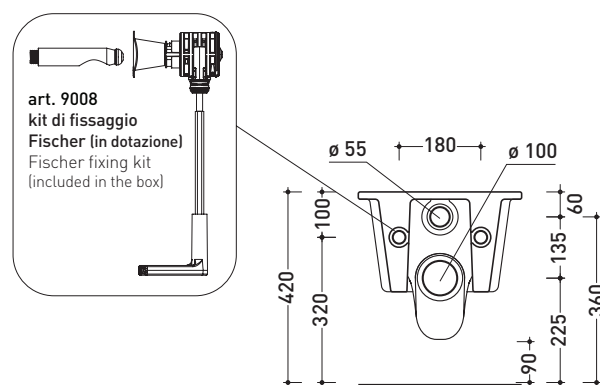

design **ALESSIO PINTO**

2008

VL118

Wall hung wc (fixing kit art. 9008 included)

Complements: Polyester seat&cover (VLCW01)
Soft-closing thermosetting wrapping seat&cover (VLCW03)
Line accessories: TWO - HOOP - NOKÉ - FOLD

Technical accessories: Universal fixing bracket for wall hung wc/bidet (41/P)

Package dim. 53 x 37 x 34,5 cm | Weight 20 kg | Pz. Pallet n° 15

WHILE STOCKS LAST

UNI EN 997

Dop-No997

vista zenitale / zenital view

vista laterale / lateral view

sezione longitudinale / section

vista retro / back view

sizes in mm

Please consider a 2% tolerance on indicated measurements

CERAMIC: glossy finish

white

FOR THE COLOR MARKED
ASK FOR AVAILABILITY