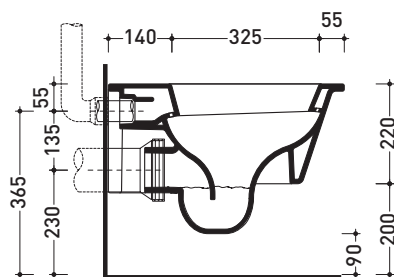

Technical accessories: Universal fixing bracket for wall hung wc/bidet (41/P)

Package dim. 53 x 37 x 34,5 cm | Weight 20 kg | Pz. Pallet n° 15

WHILE STOCKS LAST

UNI EN 997

Dop-No997

vista zenitale / zenital view

vista laterale / lateral view

sezione longitudinale / section

vista retro / back view

sizes in mm

Please consider a 2% tolerance on indicated measurements

CERAMIC: glossy finish

white

FOR THE COLOR MARKED
ASK FOR AVAILABILITY