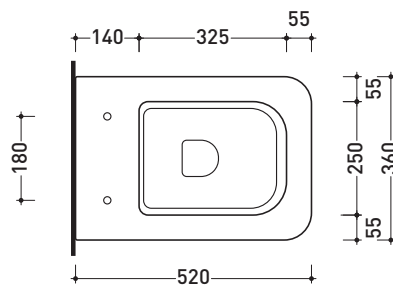

Technical accessories: Universal fixing bracket for wall hung wc/bidet (41/P)

Package dim. 53 x 37 x 34,5 cm | Weight 20 kg | Pz. Pallet n° 15

WHILE STOCKS LAST

UNI EN 997

Dop-No997

vista zenitale / zenital view

vista laterale / lateral view

sezione longitudinale / section

vista retro / back view

sizes in mm

Please consider a 2% tolerance on indicated measurements

CERAMIC: glossy finish

white

FOR THE COLOR MARKED
ASK FOR AVAILABILITY