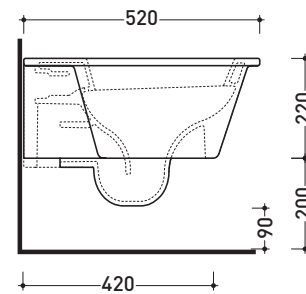

Technical accessories: Universal fixing bracket for wall hung wc/bidet (41/P)

Package dim. 53 x 37 x 34,5 cm | Weight 20 kg | Pz. Pallet n° 15

WHILE STOCKS LAST

UNI EN 997

Dop-No997

vista zenitale / zenital view

vista laterale / lateral view

sezione longitudinale / section

vista retro / back view

sizes in mm

Please consider a 2% tolerance on indicated measurements

CERAMIC: glossy finish

white

FOR THE COLOR MARKED
ASK FOR AVAILABILITY