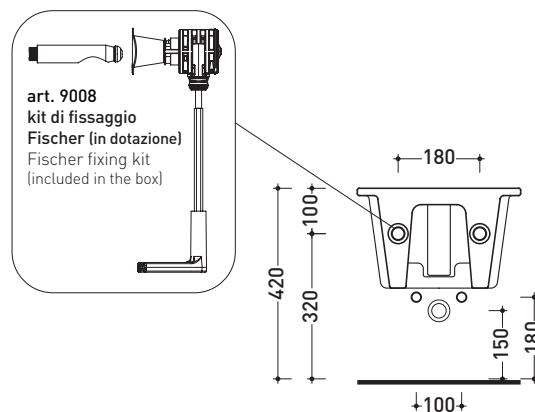

## VL218

Wall hung single-hole bidet (fixing kit art. 9008 included)

•WITH OVERFLOW

Complements: **Line taps bidet:** ONE - NOKÉ - SI - FOLD - X1  
**Line accessories:** TWO - HOOP - NOKÉ - FOLD

Technical accessories: **Universal fixing bracket for wall hung wc/bidet** (41/P)  
**Short chrome siphon for bidet** (SIFB/CR)  
**Stop & Go drain** (PLSG)  
**CERAMIC Stop & Go drain** (PLCE)  
**Two piece set chrome tap filters** (RF026)

Package dim. 53 x 37 x 25 cm | Weight 18 kg | Pz. Pallet n° 15

UNI EN 14528 - CL20 Dop-No14528

WHILE STOCKS LAST

vista zenitale / zenital view

vista laterale / lateral view

sezione longitudinale / section

vista retro / back view

sizes in mm

Please consider a 2% tolerance on indicated measurements

CERAMIC: glossy finish

white

FOR THE COLOR MARKED  
ASK FOR AVAILABILITY