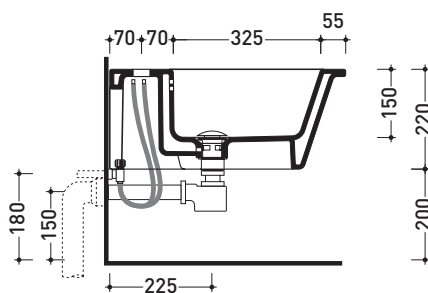

## VL218

Wall hung single-hole bidet (fixing kit art. 9008 included)

•WITH OVERFLOW

Complements: **Line taps bidet:** ONE - NOKÉ - SI - FOLD - X1  
**Line accessories:** TWO - HOOP - NOKÉ - FOLD

Technical accessories: **Universal fixing bracket for wall hung wc/bidet** (41/P)  
**Short chrome siphon for bidet** (SIFB/CR)  
**Stop & Go drain** (PLSG)  
**CERAMIC Stop & Go drain** (PLCE)  
**Two piece set chrome tap filters** (RF026)

Package dim. 53 x 37 x 25 cm | Weight 18 kg | Pz. Pallet n° 15

UNI EN 14528 - CL20 Dop-No14528

WHILE STOCKS LAST

vista zenitale / zenital view

vista laterale / lateral view

sezione longitudinale / section

vista retro / back view

sizes in mm

Please consider a 2% tolerance on indicated measurements

CERAMIC: glossy finish

white

FOR THE COLOR MARKED  
ASK FOR AVAILABILITY