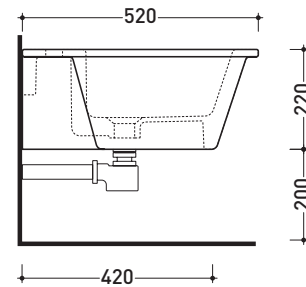

Package dim. 53 x 37 x 25 cm | Weight 18 kg | Pz. Pallet n° 15

UNI EN 14528 - CL20 Dop-No14528

WHILE STOCKS LAST

vista zenitale / zenital view

vista laterale / lateral view

sezione longitudinale / section

vista retro / back view

sizes in mm

Please consider a 2% tolerance on indicated measurements

CERAMIC: glossy finish

white

FOR THE COLOR MARKED  
ASK FOR AVAILABILITY