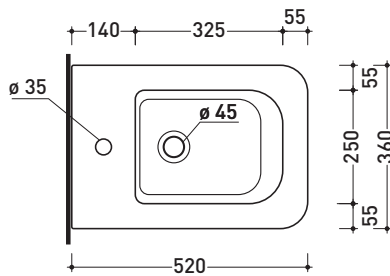

## VL218

Wall hung single-hole bidet (fixing kit art. 9008 included)

•WITH OVERFLOW

Complements: **Line taps bidet:** ONE - NOKÉ - SI - FOLD - X1  
**Line accessories:** TWO - HOOP - NOKÉ - FOLD

Technical accessories: **Universal fixing bracket for wall hung wc/bidet** (41/P)  
**Short chrome siphon for bidet** (SIFB/CR)  
**Stop & Go drain** (PLSG)  
**CERAMIC Stop & Go drain** (PLCE)  
**Two piece set chrome tap filters** (RF026)

Package dim. 53 x 37 x 25 cm | Weight 18 kg | Pz. Pallet n° 15

UNI EN 14528 - CL20 Dop-No14528

WHILE STOCKS LAST

vista zenitale / zenital view

vista laterale / lateral view

sezione longitudinale / section

vista retro / back view

sizes in mm

Please consider a 2% tolerance on indicated measurements

CERAMIC: glossy finish

white

FOR THE COLOR MARKED  
ASK FOR AVAILABILITY