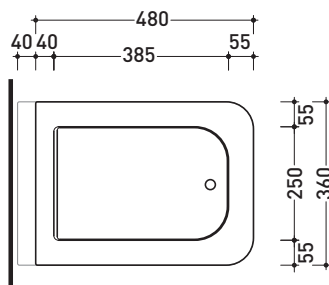

design **ALESSIO PINTO**

2008

VLCW01

Polyester seat & cover

Complements: **Volo wall hung wc (VL118)**

Package dim. **51 x 40 x 6 cm** | Weight **4 kg** | Pz. Pallet n° -

vista zenitale / zenital view

vista laterale / lateral view

vista frontale / frontal view

sizes in mm

WOOD/POLYESTER: glossy finish

white

FOR THE COLOR MARKED
ASK FOR AVAILABILITY