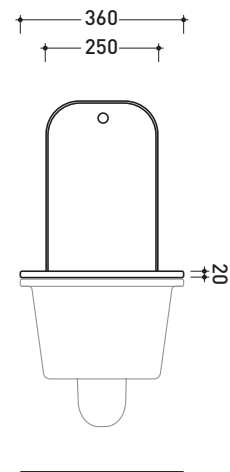

design **ALESSIO PINTO**

2008

VLCW01

Polyester seat & cover

Complements: **Volo wall hung wc (VL118)**

Package dim. **51 x 40 x 6 cm** | Weight **4 kg** | Pz. Pallet n° -

vista zenitale / zenital view

vista laterale / lateral view

vista frontale / frontal view

sizes in mm

WOOD/POLYESTER: glossy finish

white

FOR THE COLOR MARKED
ASK FOR AVAILABILITY