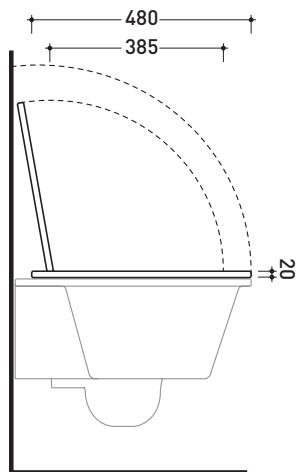

design **ALESSIO PINTO**

2008

VLCW01

Polyester seat & cover

Complements: **Volo wall hung wc (VL118)**

Package dim. **51 x 40 x 6 cm** | Weight **4 kg** | Pz. Pallet n° -

vista zenitale / zenital view

vista laterale / lateral view

vista frontale / frontal view

sizes in mm

WOOD/POLYESTER: glossy finish

white

FOR THE COLOR MARKED
ASK FOR AVAILABILITY