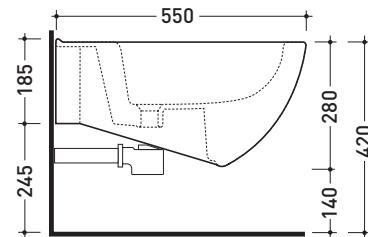

vista zenitale / zenital view

vista laterale / lateral view

sezione longitudinale / section

vista retro / back view

sizes in mm

Please consider a 2% tolerance on indicated measurements

CERAMIC: glossy finish

Package dim. **56 x 37 x 40 cm** | Weight **19,8 kg** | Pz. Pallet n° **15**

UNI EN 14528 - CL20 Dop-No14528

vista zenitale / zenital view

vista laterale / lateral view

sezione longitudinale / section

vista retro / back view

sizes in mm

Please consider a 2% tolerance on indicated measurements

CERAMIC: glossy finish

matt finish

Spin

design LUDOVICA+ROBERTO PALOMBA

2002

5085CW02

Thermosetting wrapping seat & cover

Complements: Spin goclean® wall hung wc (5085G)

Package dim. 52 x 40 x 7 cm | Weight 2,8 kg | Pz. Pallet n° -

➔ **FLAMINIA.**

CE

vista zenitale / zenital view

vista laterale / lateral view