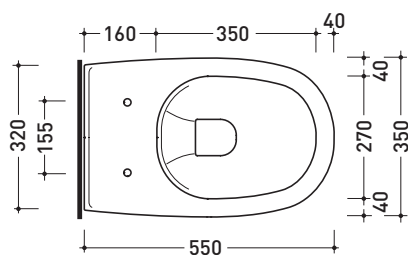

Package dim. 56 x 37 x 40 cm | Weight 23,5 kg | Pz. Pallet n° 15

CE UNI EN 997

Dop-No997

FLAMINIA does not recommend combining this toilet model with rapid-flow/flushometer systems or traditional high tanks

vista zenitale / zenital view

vista laterale / lateral view

sezione longitudinale / section

vista retro / back view

sizes in mm

Please consider a 2% tolerance on indicated measurements

CERAMIC: glossy finish

Package dim. **56 x 37 x 40 cm** | Weight **19,8 kg** | Pz. Pallet n° **15**

UNI EN 14528 - CL20 Dop-No14528

vista zenitale / zenital view

vista laterale / lateral view

sezione longitudinale / section

vista retro / back view

Thermosetting wrapping seat & cover

Complements: Spin goclean® wall hung wc (5085G)

Package dim. 52 x 40 x 7 cm | Weight 2,8 kg | Pz. Pallet n° -

➔ **FLAMINIA.**

CE

vista zenitale / zenital view

vista laterale / lateral view