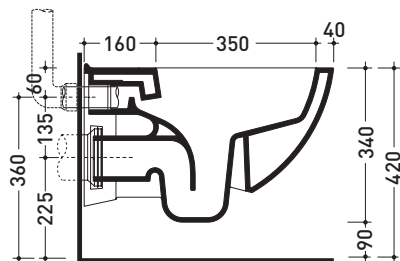

Package dim. 56 x 37 x 40 cm | Weight 23,5 kg | Pz. Pallet n° 15

CE UNI EN 997

Dop-No997

FLAMINIA does not recommend combining this toilet model with rapid-flow/flushometer systems or traditional high tanks

vista zenitale / zenital view

vista laterale / lateral view

sezione longitudinale / section

vista retro / back view

sizes in mm

Please consider a 2% tolerance on indicated measurements

CERAMIC: glossy finish

Package dim. **56 x 37 x 40 cm** | Weight **19,8 kg** | Pz. Pallet n° **15**

UNI EN 14528 - CL20 Dop-No14528

vista zenitale / zenital view

vista laterale / lateral view

sezione longitudinale / section

vista retro / back view

Thermosetting wrapping seat & cover

Complements: Spin goclean® wall hung wc (5085G)

Package dim. 52 x 40 x 7 cm | Weight 2,8 kg | Pz. Pallet n° -

➔ **FLAMINIA.**

CE

vista zenitale / zenital view

vista laterale / lateral view