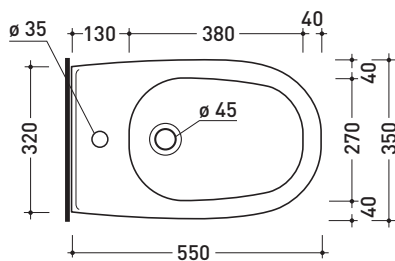

Package dim. 56 x 37 x 40 cm | Weight 23,5 kg | Pz. Pallet n° 15

CE UNI EN 997

Dop-No997

FLAMINIA does not recommend combining this toilet model with rapid-flow/flushometer systems or traditional high tanks

vista zenitale / zenital view

vista laterale / lateral view

sezione longitudinale / section

vista retro / back view

sizes in mm

Please consider a 2% tolerance on indicated measurements

CERAMIC: glossy finish

Package dim. **56 x 37 x 40 cm** | Weight **19,8 kg** | Pz. Pallet n° **15**

UNI EN 14528 - CL20 Dop-No14528

vista zenitale / zenital view

vista laterale / lateral view

sezione longitudinale / section

vista retro / back view

Thermosetting wrapping seat & cover

Complements: Spin goclean® wall hung wc (5085G)

Package dim. 52 x 40 x 7 cm | Weight 2,8 kg | Pz. Pallet n° -

➔ **FLAMINIA.**

CE

vista zenitale / zenital view

vista laterale / lateral view