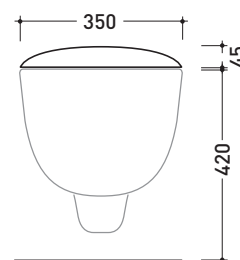

Package dim. **56 x 37 x 40 cm** | Weight **19,8 kg** | Pz. Pallet n° **15**

UNI EN 14528 - CL20 Dop-No14528

vista zenitale / zenital view

vista laterale / lateral view

sezione longitudinale / section

vista retro / back view

sizes in mm

Please consider a 2% tolerance on indicated measurements

CERAMIC: glossy finish

matt finish

Spin

design LUDOVICA+ROBERTO PALOMBA

2002

5085CW02

Thermosetting wrapping seat & cover

Complements: Spin goclean® wall hung wc (5085G)

Package dim. 52 x 40 x 7 cm | Weight 2,8 kg | Pz. Pallet n° -

➔ **FLAMINIA.**

CE

vista zenitale / zenital view

vista laterale / lateral view

vista frontale / frontal view

sizes in mm

THERMOSETTING: glossy finish

white

<http://www.ceramicaflaminia.it/en/products/317-spin>

©ceramicaflaminiaspa - All rights reserved. Unauthorized copying, publication, reproduction as well as partial reproduction are prohibited