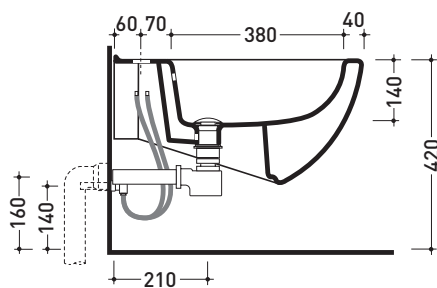

vista zenitale / zenital view

vista laterale / lateral view

sezione longitudinale / section

vista retro / back view

sizes in mm

Please consider a 2% tolerance on indicated measurements

CERAMIC: glossy finish

Package dim. **56 x 37 x 40 cm** | Weight **19,8 kg** | Pz. Pallet n° **15**

UNI EN 14528 - CL20 Dop-No14528

vista zenitale / zenital view

vista laterale / lateral view

sezione longitudinale / section

vista retro / back view

sizes in mm

Please consider a 2% tolerance on indicated measurements

CERAMIC: glossy finish

matt finish

Spin

design LUDOVICA+ROBERTO PALOMBA

2002

5085CW02

Thermosetting wrapping seat & cover

Complements: Spin goclean® wall hung wc (5085G)

Package dim. 52 x 40 x 7 cm | Weight 2,8 kg | Pz. Pallet n° -

➔ **FLAMINIA.**

CE

vista zenitale / zenital view

vista laterale / lateral view