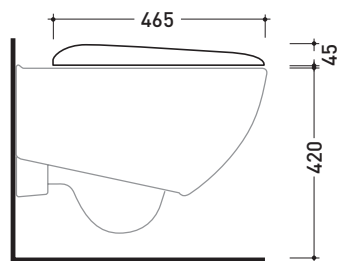

vista laterale / lateral view