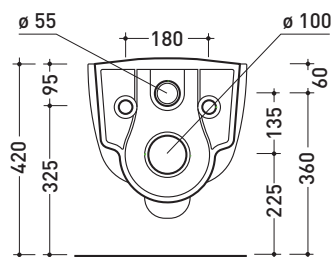

Package dim. 56 x 37 x 40 cm | Weight 23,5 kg | Pz. Pallet n° 15

CE UNI EN 997

Dop-No997

FLAMINIA does not recommend combining this toilet model with rapid-flow/flushometer systems or traditional high tanks

vista zenitale / zenital view

vista laterale / lateral view

sezione longitudinale / section

vista retro / back view

sizes in mm

Please consider a 2% tolerance on indicated measurements

CERAMIC: glossy finish

Package dim. **56 x 37 x 40 cm** | Weight **19,8 kg** | Pz. Pallet n° **15**

UNI EN 14528 - CL20 Dop-No14528

vista zenitale / zenital view

vista laterale / lateral view

sezione longitudinale / section

vista retro / back view

Thermosetting wrapping seat & cover

Complements: Spin goclean® wall hung wc (5085G)

Package dim. 52 x 40 x 7 cm | Weight 2,8 kg | Pz. Pallet n° -

➔ **FLAMINIA.**

CE

vista zenitale / zenital view

vista laterale / lateral view