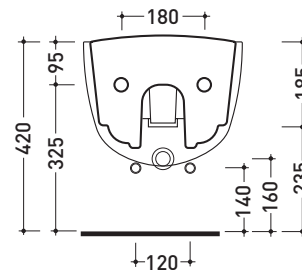

vista zenitale / zenital view

vista laterale / lateral view

sezione longitudinale / section

vista retro / back view

sizes in mm

Please consider a 2% tolerance on indicated measurements

CERAMIC: glossy finish

Package dim. **56 x 37 x 40 cm** | Weight **19,8 kg** | Pz. Pallet n° **15**

UNI EN 14528 - CL20 Dop-No14528

vista zenitale / zenital view

vista laterale / lateral view

sezione longitudinale / section

vista retro / back view

sizes in mm

Please consider a 2% tolerance on indicated measurements

CERAMIC: glossy finish

matt finish

Spin

design LUDOVICA+ROBERTO PALOMBA

2002

5085CW02

Thermosetting wrapping seat & cover

Complements: Spin goclean® wall hung wc (5085G)

Package dim. 52 x 40 x 7 cm | Weight 2,8 kg | Pz. Pallet n° -

➔ **FLAMINIA.**

CE

vista zenitale / zenital view

vista laterale / lateral view