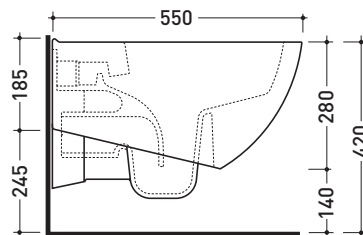

Package dim. 56 x 37 x 40 cm | Weight 23,5 kg | Pz. Pallet n° 15

CE UNI EN 997

Dop-No997

FLAMINIA does not recommend combining this toilet model with rapid-flow/flushometer systems or traditional high tanks

vista zenitale / zenital view

vista laterale / lateral view

sezione longitudinale / section

vista retro / back view

sizes in mm

Please consider a 2% tolerance on indicated measurements

CERAMIC: glossy finish

Package dim. **56 x 37 x 40 cm** | Weight **19,8 kg** | Pz. Pallet n° **15**

UNI EN 14528 - CL20 Dop-No14528

vista zenitale / zenital view

vista laterale / lateral view

sezione longitudinale / section

vista retro / back view

Thermosetting wrapping seat & cover

Complements: Spin goclean® wall hung wc (5085G)

Package dim. 52 x 40 x 7 cm | Weight 2,8 kg | Pz. Pallet n° -

➔ **FLAMINIA.**

CE

vista zenitale / zenital view

vista laterale / lateral view