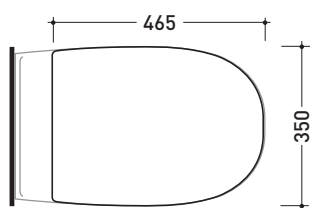

vista zenitale / zenital view

vista laterale / lateral view

sezione longitudinale / section

vista retro / back view

sizes in mm

Please consider a 2% tolerance on indicated measurements

CERAMIC: glossy finish

Package dim. **56 x 37 x 40 cm** | Weight **19,8 kg** | Pz. Pallet n° **15**

UNI EN 14528 - CL20 Dop-No14528

vista zenitale / zenital view

vista laterale / lateral view

sezione longitudinale / section

vista retro / back view

Thermosetting wrapping seat & cover

Complements: Spin goclean® wall hung wc (5085G)

Package dim. 52 x 40 x 7 cm | Weight 2,8 kg | Pz. Pallet n° -

➔ **FLAMINIA.**

CE

vista zenitale / zenital view

vista laterale / lateral view

vista frontale / frontal view

sizes in mm

THERMOSETTING: glossy finish

white

<http://www.ceramicaflaminia.it/en/products/317-spin>

©ceramicaflaminiaspa - All rights reserved. Unauthorized copying, publication, reproduction as well as partial reproduction are prohibited