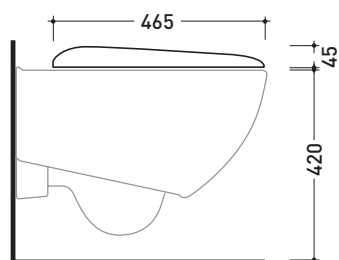

Package dim. **56 x 37 x 40 cm** | Weight **19,8 kg** | Pz. Pallet n° **15**

UNI EN 14528 - CL20 Dop-No14528

vista zenitale / zenital view

vista laterale / lateral view

sezione longitudinale / section

vista retro / back view

sizes in mm

Please consider a 2% tolerance on indicated measurements

CERAMIC: glossy finish

matt finish

Spin

design LUDOVICA+ROBERTO PALOMBA

2002

5085CW02

Thermosetting wrapping seat & cover

Complements: Spin goclean® wall hung wc (5085G)

Package dim. 52 x 40 x 7 cm | Weight 2,8 kg | Pz. Pallet n° -

➔ **FLAMINIA.**

CE

vista zenitale / zenital view

vista laterale / lateral view

vista frontale / frontal view

sizes in mm

THERMOSETTING: glossy finish

white

<http://www.ceramicaflaminia.it/en/products/317-spin>

©ceramicaflaminiaspa - All rights reserved. Unauthorized copying, publication, reproduction as well as partial reproduction are prohibited