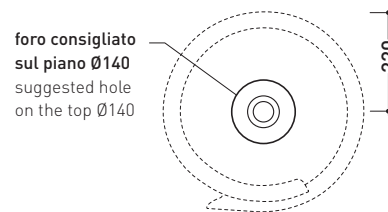

design **NENDO**

2010

RL44L Roll 44

Countertop basin 44 cm

•WITHOUT OVERFLOW •WITHOUT TAP LEDGE

Complements: **Forty6 shelf** (F6RL44)
Solid shelf (SLRL44)
Furniture BOX - depth. 50
Line taps basin: ONE - NOKÈ - SI - FOLD - X1
Line accessories: TWO - HOOP - NOKÈ - FOLD

Technical accessories: **Chrome siphon** (SIFL/CR) - **Telescopic chrome siphon** (SIFL066)
Stop & Go drain (PLSG)
CERAMIC Stop & Go drain (PLCE)
Two piece set chrome tap filters (RF026)

Package dim. **44 x 44 x 18,5 cm** | Weight **12,5 kg** | Pz. Pallet n° **30**

CE UNI EN 14688 - CL00 Dop-No14688

vista zenitale / zenital view

foro consigliato
sul piano Ø140
suggested hole
on the top Ø140

vista zenitale / zenital view

vista frontale / frontal view

sezione longitudinale / section

sizes in mm

Please consider a 2% tolerance on indicated measurements

CERAMIC: glossy finish

white black

matt finish

milky white graphite antracite lava grey argilla nuvola fango rosso rubens petrolio

<http://www.ceramicaflaminia.it/en/products/313-roll>