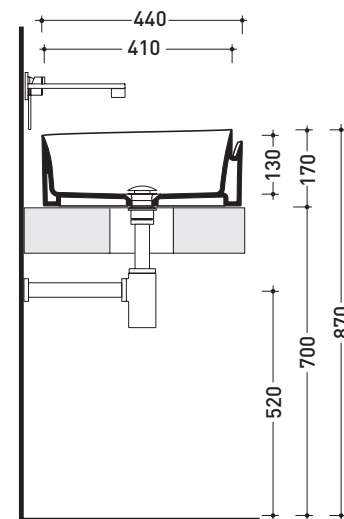

design **NENDO**

2010

RL44L Roll 44

Countertop basin 44 cm

•WITHOUT OVERFLOW •WITHOUT TAP LEDGE

Complements: **Forty6 shelf** (F6RL44)
Solid shelf (SLRL44)
Furniture BOX - depth. 50
Line taps basin: ONE - NOKÈ - SI - FOLD - X1
Line accessories: TWO - HOOP - NOKÈ - FOLD

Technical accessories: **Chrome siphon** (SIFL/CR) - **Telescopic chrome siphon** (SIFL066)
Stop & Go drain (PLSG)
CERAMIC Stop & Go drain (PLCE)
Two piece set chrome tap filters (RF026)

Package dim. **44 x 44 x 18,5 cm** | Weight **12,5 kg** | Pz. Pallet n° **30**

CE UNI EN 14688 - CL00 Dop-No14688

vista zenitale / zenital view

foro consigliato
sul piano Ø140
suggested hole
on the top Ø140

vista zenitale / zenital view

vista frontale / frontal view

sezione longitudinale / section

sizes in mm

Please consider a 2% tolerance on indicated measurements

CERAMIC: glossy finish

white black

matt finish

milky white graphite antracite lava grey argilla nuvola fango rosso rubens petrolio

<http://www.ceramicaflaminia.it/en/products/313-roll>