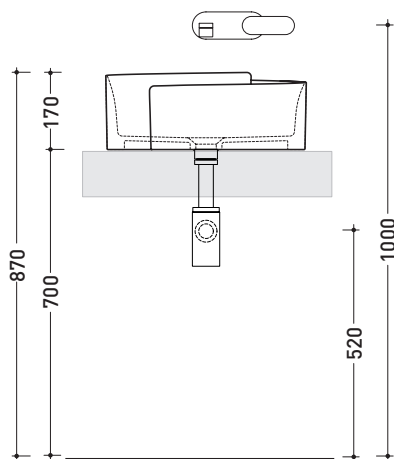

design **NENDO**

2010

RL44L Roll 44

Countertop basin 44 cm

•WITHOUT OVERFLOW •WITHOUT TAP LEDGE

Complements: **Forty6 shelf** (F6RL44)
Solid shelf (SLRL44)
Furniture BOX - depth. 50
Line taps basin: ONE - NOKÈ - SI - FOLD - X1
Line accessories: TWO - HOOP - NOKÈ - FOLD

Technical accessories: **Chrome siphon** (SIFL/CR) - **Telescopic chrome siphon** (SIFL066)
Stop & Go drain (PLSG)
CERAMIC Stop & Go drain (PLCE)
Two piece set chrome tap filters (RF026)

Package dim. **44 x 44 x 18,5 cm** | Weight **12,5 kg** | Pz. Pallet n° **30**

CE UNI EN 14688 - CL00 Dop-No14688

vista zenitale / zenital view

foro consigliato
sul piano Ø140
suggested hole
on the top Ø140

vista zenitale / zenital view

vista frontale / frontal view

sezione longitudinale / section