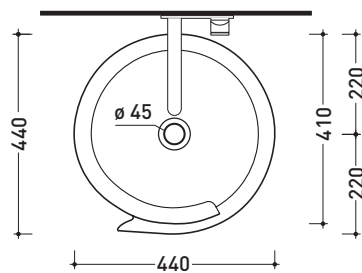

design **NENDO**

2010

RL44L Roll 44

Countertop basin 44 cm

•WITHOUT OVERFLOW •WITHOUT TAP LEDGE

Complements: **Forty6 shelf** (F6RL44)
Solid shelf (SLRL44)
Furniture BOX - depth. 50
Line taps basin: ONE - NOKÈ - SI - FOLD - X1
Line accessories: TWO - HOOP - NOKÈ - FOLD

Technical accessories: **Chrome siphon** (SIFL/CR) - **Telescopic chrome siphon** (SIFL066)
Stop & Go drain (PLSG)
CERAMIC Stop & Go drain (PLCE)
Two piece set chrome tap filters (RF026)

Package dim. **44 x 44 x 18,5 cm** | Weight **12,5 kg** | Pz. Pallet n° **30**

CE UNI EN 14688 - CL00 Dop-No14688

vista zenitale / zenital view

foro consigliato
sul piano Ø140
suggested hole
on the top Ø140

vista zenitale / zenital view

vista frontale / frontal view

sezione longitudinale / section

sizes in mm

Please consider a 2% tolerance on indicated measurements

CERAMIC: glossy finish

white black

matt finish

milky white graphite antracite lava grey argilla nuvola fango rosso rubens petrolio

<http://www.ceramicaflaminia.it/en/products/313-roll>