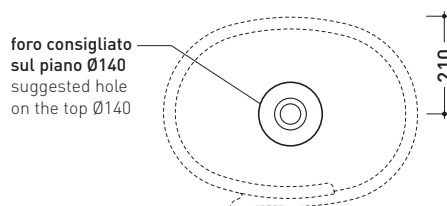

design **NENDO**

2010

RL56L Roll 56

Countertop basin 56 cm

•WITHOUT OVERFLOW •WITHOUT TAP LEDGE

Complements: **Forty6 shelf (F6RL56)**
Solid shelf (SLRL56)
Furniture BOX - depth. 50
Line taps basin: ONE - NOKÈ - SI - FOLD - X1
Line accessories: TWO - HOOP - NOKÈ - FOLD

Technical accessories: **Chrome siphon (SIFL/CR) - Telescopic chrome siphon (SIFL066)**
Stop & Go drain (PLSG)
CERAMIC Stop & Go drain (PLCE)
Two piece set chrome tap filters (RF026)

Package dim. **56,5 x 43 x 18,5 cm** | Weight **15,5 kg** | Pz. Pallet n° **24**

CE UNI EN 14688 - CL00 Dop-No14688

vista zenitale / zenital view

vista zenitale / zenital view

vista frontale / frontal view

sezione longitudinale / section

sizes in mm

Please consider a 2% tolerance on indicated measurements