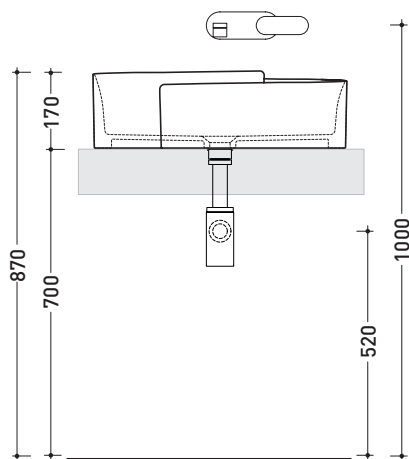

design **NENDO**

2010

RL56L Roll 56

Countertop basin 56 cm

•WITHOUT OVERFLOW •WITHOUT TAP LEDGE

Complements: **Forty6 shelf (F6RL56)**
Solid shelf (SLRL56)
Furniture BOX - depth. 50
Line taps basin: ONE - NOKÈ - SI - FOLD - X1
Line accessories: TWO - HOOP - NOKÈ - FOLD

Technical accessories: **Chrome siphon (SIFL/CR) - Telescopic chrome siphon (SIFL066)**
Stop & Go drain (PLSG)
CERAMIC Stop & Go drain (PLCE)
Two piece set chrome tap filters (RF026)

Package dim. **56,5 x 43 x 18,5 cm** | Weight **15,5 kg** | Pz. Pallet n° **24**

CE UNI EN 14688 - CL00 Dop-No14688

vista zenitale / zenital view

vista zenitale / zenital view

vista frontale / frontal view

sezione longitudinale / section

sizes in mm

Please consider a 2% tolerance on indicated measurements