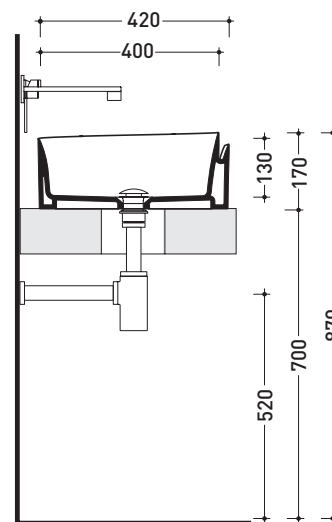

design **NENDO**

2010

RL56L Roll 56

Countertop basin 56 cm

•WITHOUT OVERFLOW •WITHOUT TAP LEDGE

Complements: **Forty6 shelf (F6RL56)**
Solid shelf (SLRL56)
Furniture BOX - depth. 50
Line taps basin: ONE - NOKÈ - SI - FOLD - X1
Line accessories: TWO - HOOP - NOKÈ - FOLD

Technical accessories: **Chrome siphon (SIFL/CR) - Telescopic chrome siphon (SIFL066)**
Stop & Go drain (PLSG)
CERAMIC Stop & Go drain (PLCE)
Two piece set chrome tap filters (RF026)

Package dim. **56,5 x 43 x 18,5 cm** | Weight **15,5 kg** | Pz. Pallet n° **24**

CE UNI EN 14688 - CL00 Dop-No14688

vista zenitale / zenital view

vista zenitale / zenital view

vista frontale / frontal view

sezione longitudinale / section

sizes in mm

Please consider a 2% tolerance on indicated measurements