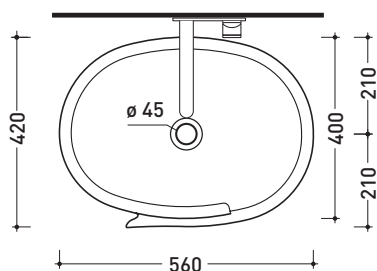

design **NENDO**

2010

RL56L Roll 56

Countertop basin 56 cm

•WITHOUT OVERFLOW •WITHOUT TAP LEDGE

Complements: **Forty6 shelf (F6RL56)**
Solid shelf (SLRL56)
Furniture BOX - depth. 50
Line taps basin: ONE - NOKÈ - SI - FOLD - X1
Line accessories: TWO - HOOP - NOKÈ - FOLD

Technical accessories: **Chrome siphon (SIFL/CR) - Telescopic chrome siphon (SIFL066)**
Stop & Go drain (PLSG)
CERAMIC Stop & Go drain (PLCE)
Two piece set chrome tap filters (RF026)

Package dim. **56,5 x 43 x 18,5 cm** | Weight **15,5 kg** | Pz. Pallet n° **24**

CE UNI EN 14688 - CL00 Dop-No14688

vista zenitale / zenital view

vista zenitale / zenital view

vista frontale / frontal view

sezione longitudinale / section

sizes in mm

Please consider a 2% tolerance on indicated measurements