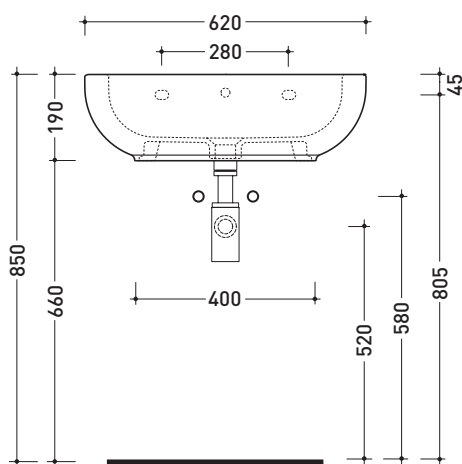

PS62L Pass 62

Countertop - wall hung basin 62 cm

•WITH OVERFLOW •ARRANGED FOR THREE HOLES TAP

Complements: **Solid shelf (SLPS62)**
Forty6 shelf (F6PS62)
Furniture BOX - depth. 50
Line taps basin: ONE - NOKÉ - SI - FOLD - X1
Line accessories: TWO - HOOP - NOKÉ - FOLD

Package dim. | Weight **19 kg** | Pz. Pallet n° **20**

UNI EN 14688 - CL20 Dop-No14688

vista zenitale / zenital view

vista frontale / frontal view

foro consigliato sul piano
suggested hole on the top

vista zenitale / zenital view

sezione longitudinale / section

sizes in mm

Please consider a 2% tolerance on indicated measurements

CERAMIC: glossy finish

matt finish