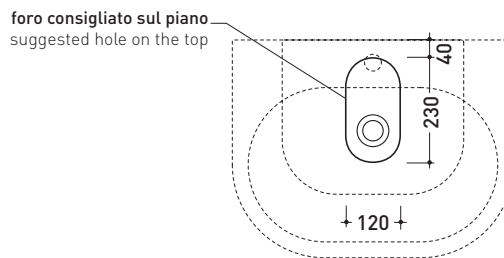

PS62L Pass 62

Countertop - wall hung basin 62 cm

•WITH OVERFLOW •ARRANGED FOR THREE HOLES TAP

Complements: **Solid shelf (SLPS62)**
Forty6 shelf (F6PS62)
Furniture BOX - depth. 50
Line taps basin: ONE - NOKÉ - SI - FOLD - X1
Line accessories: TWO - HOOP - NOKÉ - FOLD

Package dim. | Weight **19 kg** | Pz. Pallet n° **20**

UNI EN 14688 - CL20 Dop-No14688

vista zenitale / zenital view

vista frontale / frontal view

foro consigliato sul piano
suggested hole on the top

vista zenitale / zenital view

sezione longitudinale / section

sizes in mm

Please consider a 2% tolerance on indicated measurements

CERAMIC: glossy finish

matt finish