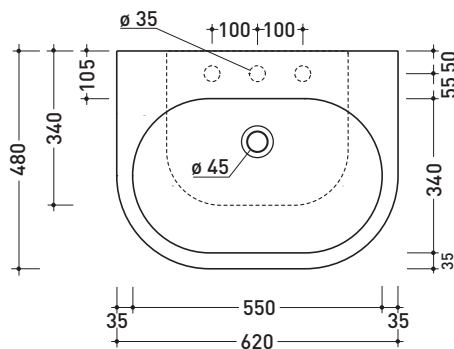

PS62L Pass 62

Countertop - wall hung basin 62 cm

•WITH OVERFLOW •ARRANGED FOR THREE HOLES TAP

Complements: **Solid shelf (SLPS62)**
Forty6 shelf (F6PS62)
Furniture BOX - depth. 50
Line taps basin: ONE - NOKÉ - SI - FOLD - X1
Line accessories: TWO - HOOP - NOKÉ - FOLD

Package dim. | Weight **19 kg** | Pz. Pallet n° **20**

UNI EN 14688 - CL20 Dop-No14688

vista zenitale / zenital view

vista frontale / frontal view

foro consigliato sul piano
suggested hole on the top

vista zenitale / zenital view

sezione longitudinale / section

sizes in mm

Please consider a 2% tolerance on indicated measurements

CERAMIC: glossy finish

matt finish