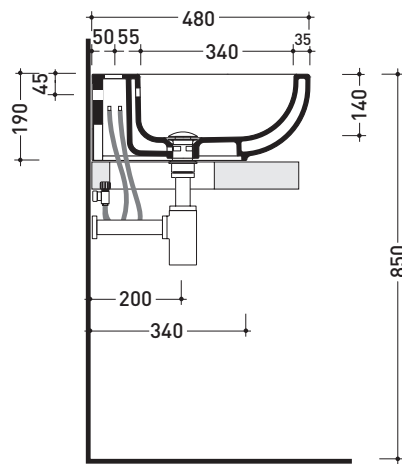

PS62L Pass 62

Countertop - wall hung basin 62 cm

•WITH OVERFLOW •ARRANGED FOR THREE HOLES TAP

Complements: **Solid shelf (SLPS62)**
Forty6 shelf (F6PS62)
Furniture BOX - depth. 50
Line taps basin: ONE - NOKÉ - SI - FOLD - X1
Line accessories: TWO - HOOP - NOKÉ - FOLD

Package dim. | Weight **19 kg** | Pz. Pallet n° **20**

UNI EN 14688 - CL20 Dop-No14688

vista zenitale / zenital view

vista frontale / frontal view

foro consigliato sul piano
suggested hole on the top

vista zenitale / zenital view

sezione longitudinale / section

sizes in mm

Please consider a 2% tolerance on indicated measurements

CERAMIC: glossy finish

matt finish