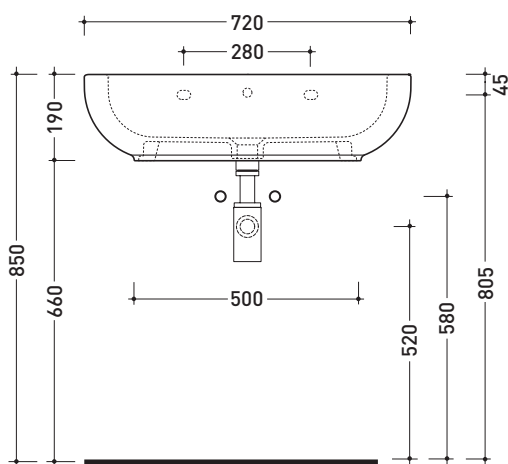

PS72L Pass 72

Countertop - wall hung basin 72 cm

•WITH OVERFLOW •ARRANGED FOR THREE HOLES TAP

Complements: **Solid shelf (SLPS72)**
Forty6 shelf (F6PS72)
Furniture BOX - depth. 50
Line taps basin: ONE - NOKÉ - SI - FOLD - X1
Line accessories: TWO - HOOP - NOKÉ - FOLD

Package dim. | Weight **23 kg** | Pz. Pallet n° **14**

CE UNI EN 14688 - CL20 Dop-No14688

vista zenitale / zenital view

vista zenitale / zenital view

vista frontale / frontal view

sezione longitudinale / section

sizes in mm

Please consider a 2% tolerance on indicated measurements

CERAMIC: glossy finish

matt finish

white black

milky white graphite antracite lava grey argilla nuvola fango rosso rubens petrolio