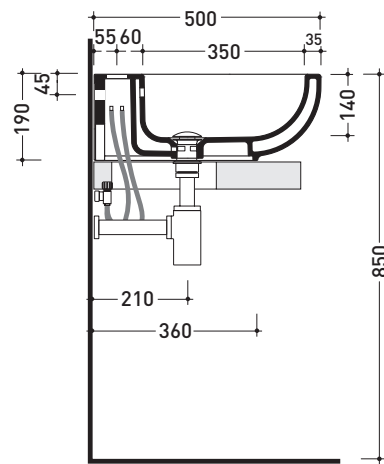

PS72L Pass 72

Countertop - wall hung basin 72 cm

•WITH OVERFLOW •ARRANGED FOR THREE HOLES TAP

Complements: **Solid shelf (SLPS72)**
Forty6 shelf (F6PS72)
Furniture BOX - depth. 50
Line taps basin: ONE - NOKÉ - SI - FOLD - X1
Line accessories: TWO - HOOP - NOKÉ - FOLD

Package dim. | Weight **23 kg** | Pz. Pallet n° **14**

CE UNI EN 14688 - CL20 Dop-No14688

vista zenitale / zenital view

vista zenitale / zenital view

vista frontale / frontal view

sezione longitudinale / section

sizes in mm

Please consider a 2% tolerance on indicated measurements

CERAMIC: glossy finish

matt finish

white black

milky white graphite antracite lava grey argilla nuvola fango rosso rubens petrolio