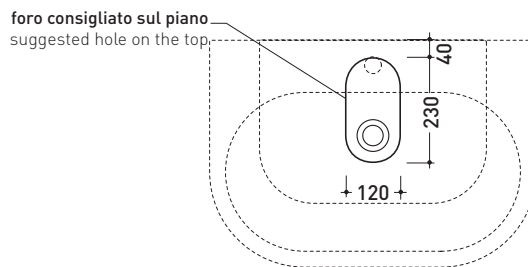

PS72L Pass 72

Countertop - wall hung basin 72 cm

•WITH OVERFLOW •ARRANGED FOR THREE HOLES TAP

Complements: **Solid shelf (SLPS72)**
Forty6 shelf (F6PS72)
Furniture BOX - depth. 50
Line taps basin: ONE - NOKÉ - SI - FOLD - X1
Line accessories: TWO - HOOP - NOKÉ - FOLD

Technical accessories: **Chrome siphon (SIFL/CR) - Telescopic chrome siphon (SIFL066)**
Stop & Go drain (PLSG)
CERAMIC Stop & Go drain (PLCE)
Two piece set chrome tap filters (RF026)
Fixing kit for wall (9002)

Package dim. | Weight **23 kg** | Pz. Pallet n° **14**

CE UNI EN 14688 - CL20 Dop-No14688

vista zenitale / zenital view

vista zenitale / zenital view

vista frontale / frontal view

sezione longitudinale / section

sizes in mm

Please consider a 2% tolerance on indicated measurements

CERAMIC: glossy finish

matt finish

white black

milky white graphite antracite lava grey argilla nuvola fango rosso rubens petrolio