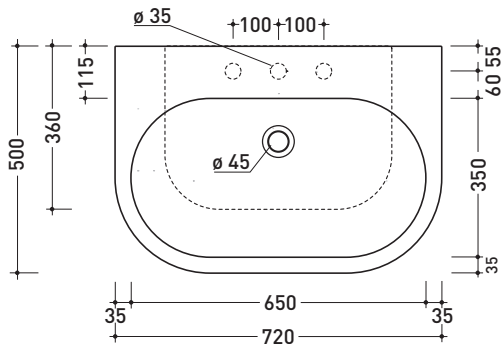

PS72L Pass 72

Countertop - wall hung basin 72 cm

•WITH OVERFLOW •ARRANGED FOR THREE HOLES TAP

Complements: **Solid shelf (SLPS72)**
Forty6 shelf (F6PS72)
Furniture BOX - depth. 50
Line taps basin: ONE - NOKÉ - SI - FOLD - X1
Line accessories: TWO - HOOP - NOKÉ - FOLD

Package dim. | Weight **23 kg** | Pz. Pallet n° **14**

CE UNI EN 14688 - CL20 Dop-No14688

vista zenitale / zenital view

vista zenitale / zenital view

vista frontale / frontal view

sezione longitudinale / section

sizes in mm

Please consider a 2% tolerance on indicated measurements

CERAMIC: glossy finish

matt finish

white black

milky white graphite antracite lava grey argilla nuvola fango rosso rubens petrolio