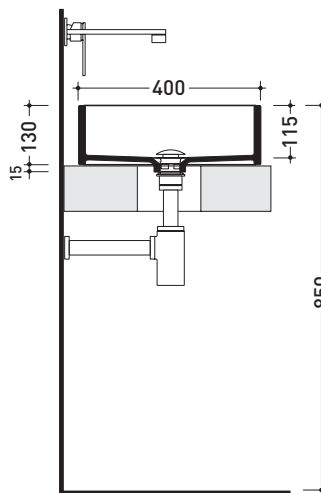

## MWL40 Miniwash 40

Countertop - wall hung\* basin 40 cm

•WITHOUT OVERFLOW •WITHOUT TAP LEDGE

Complements: \*Wall fixing bracket (MWS40)

Fortyó shelf (F6MW)

Solid shelf (SLMW)

Furniture BOX - depth. 50

Line taps basin: ONE - NOKÈ - SI - FOLD - X1

Package dim. 40,5 x 14,5 x 42 cm | Weight 11,5 kg | Pz. Pallet n° 42

CE UNI EN 14688 - CL00 Dop-No14688

vista zenitale / zenital view

foro consigliato sul piano ø 140  
 suggested hole on the top ø140

vista zenitale / zenital view

vista frontale / frontal view

sezione longitudinale / section

sizes in mm

Please consider a 2% tolerance on indicated measurements

CERAMIC: glossy finish

matt finish