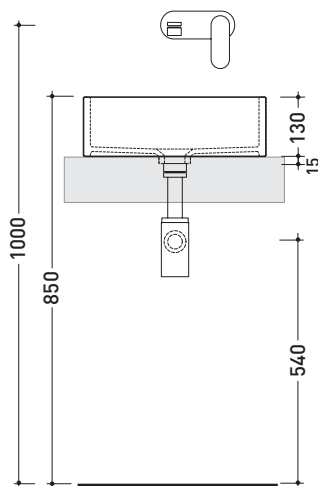

## MWL40 Miniwash 40

Countertop - wall hung\* basin 40 cm

•WITHOUT OVERFLOW •WITHOUT TAP LEDGE

Complements: \*Wall fixing bracket (MWS40)

Fortyó shelf (F6MW)

Solid shelf (SLMW)

Furniture BOX - depth. 50

Line taps basin: ONE - NOKÈ - SI - FOLD - X1

Package dim. 40,5 x 14,5 x 42 cm | Weight 11,5 kg | Pz. Pallet n° 42

CE UNI EN 14688 - CL00 Dop-No14688

vista zenitale / zenital view

foro consigliato sul piano ø 140  
 suggested hole on the top ø140

vista zenitale / zenital view

vista frontale / frontal view

sezione longitudinale / section

sizes in mm

Please consider a 2% tolerance on indicated measurements

CERAMIC: glossy finish

matt finish