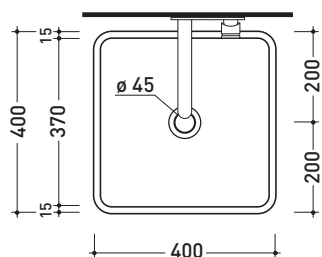

## MWL40 Miniwash 40

Countertop - wall hung\* basin 40 cm

•WITHOUT OVERFLOW •WITHOUT TAP LEDGE

Complements: \*Wall fixing bracket (MWS40)

Fortyó shelf (F6MW)

Solid shelf (SLMW)

Furniture BOX - depth. 50

Line taps basin: ONE - NOKÈ - SI - FOLD - X1

Package dim. 40,5 x 14,5 x 42 cm | Weight 11,5 kg | Pz. Pallet n° 42

CE UNI EN 14688 - CL00 Dop-No14688

vista zenitale / zenital view

foro consigliato sul piano ø 140  
 suggested hole on the top ø140

vista zenitale / zenital view

vista frontale / frontal view

sezione longitudinale / section

sizes in mm

Please consider a 2% tolerance on indicated measurements

CERAMIC: glossy finish

matt finish