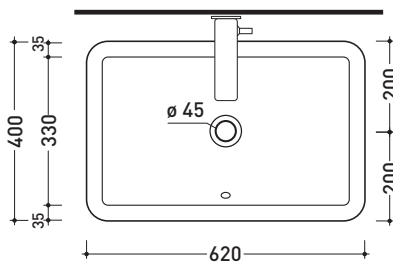

CE UNI EN 14688 - CL20 Dop-No14688

vista zenitale / zenital view