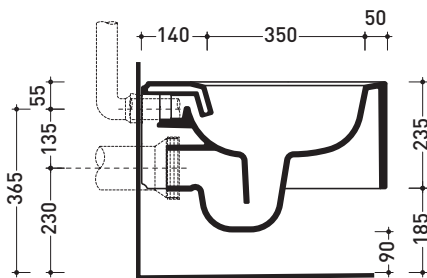

vista laterale / lateral view

sezione longitudinale / section

vista retro / back view

sizes in mm

Please consider a 2% tolerance on indicated measurements

CERAMIC: glossy finish

white

NL118G

Package dim. | Weight **25 kg** | Pz. Pallet n° **15**

CE UNI EN 997

Dop-No997

FLAMINIA does not recommend combining this toilet model with rapid-flow/flushometer systems or traditional high tanks

vista zenitale / zenital view

vista laterale / lateral view

sezione longitudinale / section

vista retro / back view

sizes in mm

Please consider a 2% tolerance on indicated measurements

CERAMIC: glossy finish

matt finish

NL118G + ERWCB*