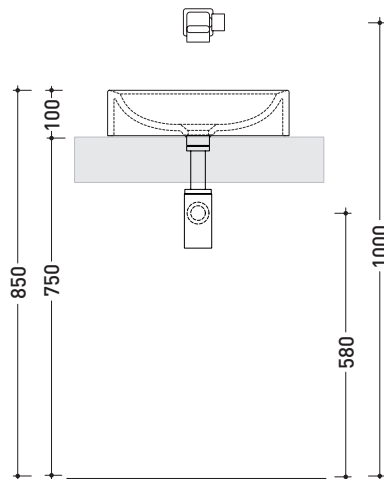

NL40A Nile 40

Countertop basin cm 40

• WITHOUT OVERFLOW

Complements: **Forty6 shelf (F6NL)**
Solid shelf (SLNL)
Furniture BOX - depth. 50
Line taps basin: ONE - NOKÉ - FOLD - SI - X1
Line accessories: TWO - HOOP - NOKÉ - FOLD

UNI EN 14688 - CL00 **Dop-No14688**

vista zenitale / zenital view

foro consigliato
 sul piano Ø140
 suggested hole
 on the top Ø140

vista zenitale / zenital view

vista frontale / frontal view

sezione longitudinale / section