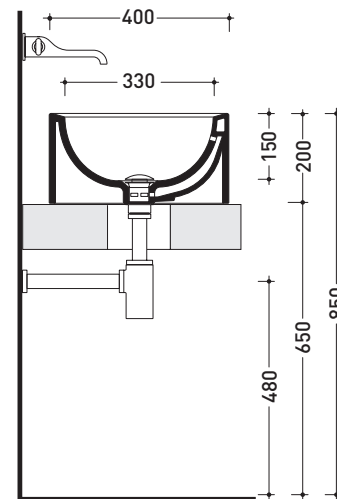

•WITH OVERFLOW

Complements: **Forty6 shelf (F6NL)**
Solid shelf (SLNL)
Furniture BOX - depth. 50
Line taps basin: ONE - NOKÉ - FOLD - SI - X1
Line accessories: TWO - HOOP - NOKÉ - FOLD

Technical accessories: **Chrome siphon (SIFL/CR) - Telescopic chrome siphon (SIFL066)**
Stop & Go drain (PLSG)
CERAMIC Stop & Go drain (PLCE)
Two piece set chrome tap filters (RF026)

Package dim. | Weight **kg 21** | Pz. Pallet n° **12**

CE UNI EN 14688 - CL20 Dop-No14688

vista zenitale / zenital view

foro consigliato
 sul piano Ø140
 suggested hole
 on the top Ø140

vista zenitale / zenital view

vista frontale / frontal view

sezione longitudinale / section

sizes in mm

Please consider a 2% tolerance on indicated measurements

CERAMIC: glossy finish

white black

matt finish

milky white graphite lava grey