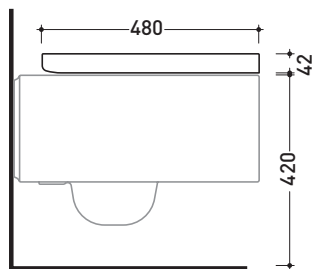

vista zenitale / zenital view

vista laterale / lateral view

vista frontale / frontal view

sizes in mm

THERMOSETTING: glossy finish

matt finish

<http://www.ceramicaflaminia.it/en/products/304-nile>

©ceramicaflaminiaspa - All rights reserved. Unauthorized copying, publication, reproduction as well as partial reproduction are prohibited