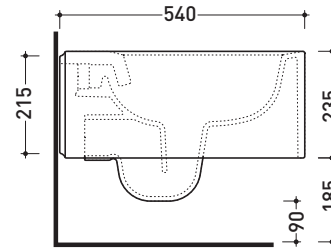

vista laterale / lateral view

sezione longitudinale / section

vista retro / back view

sizes in mm

Please consider a 2% tolerance on indicated measurements

CERAMIC: glossy finish

white

NL118G

Package dim. | Weight **25 kg** | Pz. Pallet n° **15**

CE UNI EN 997

Dop-No997

FLAMINIA does not recommend combining this toilet model with rapid-flow/flushometer systems or traditional high tanks

vista zenitale / zenital view

vista laterale / lateral view

sezione longitudinale / section

vista retro / back view

sizes in mm

Please consider a 2% tolerance on indicated measurements

CERAMIC: glossy finish

matt finish

NL118G + ERWCB*