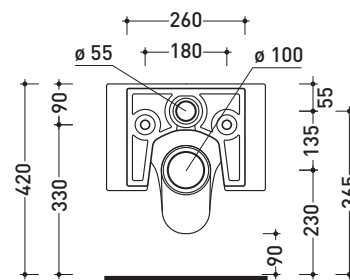

Package dim. | Weight **25 kg** | Pz. Pallet n° **15**

CE UNI EN 997

Dop-No997

FLAMINIA does not recommend combining this toilet model with rapid-flow/flushometer systems or traditional high tanks

vista zenitale / zenital view

vista laterale / lateral view

sezione longitudinale / section

vista retro / back view

sizes in mm

Please consider a 2% tolerance on indicated measurements

CERAMIC: glossy finish

white

NL118G