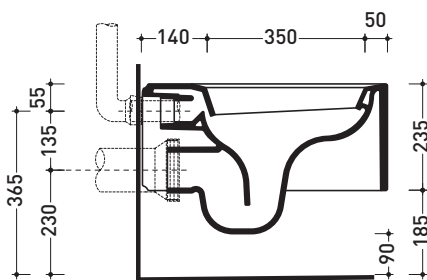

Package dim. | Weight **25 kg** | Pz. Pallet n° **15**

CE UNI EN 997

Dop-No997

FLAMINIA does not recommend combining this toilet model with rapid-flow/flushometer systems or traditional high tanks

vista zenitale / zenital view

vista laterale / lateral view

sezione longitudinale / section

vista retro / back view

sizes in mm

Please consider a 2% tolerance on indicated measurements

CERAMIC: glossy finish

white

NL118G