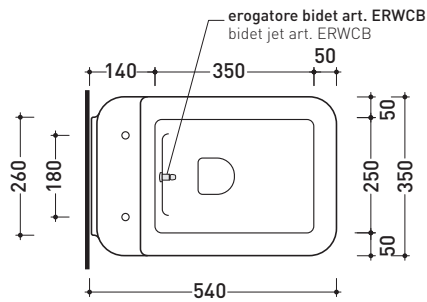

vista laterale / lateral view

sezione longitudinale / section

vista retro / back view

sizes in mm

Please consider a 2% tolerance on indicated measurements

CERAMIC: glossy finish

matt finish

NL118G + ERWCB*

Technical accessories: Universal fixing bracket for wall hung wc/bidet (41/P)

Package dim. | Weight 26 kg | Pz. Pallet n° 15

UNI EN 997

Dop-No997

FLAMINIA does not recommend combining this toilet model with rapid-flow/flushometer systems or traditional high tanks

vista zenitale / zenital view

dettaglio erogatore / bidet jet detail

sezione longitudinale / section

vista retro / back view

sizes in mm

Please consider a 2% tolerance on indicated measurements

CERAMIC: glossy finish