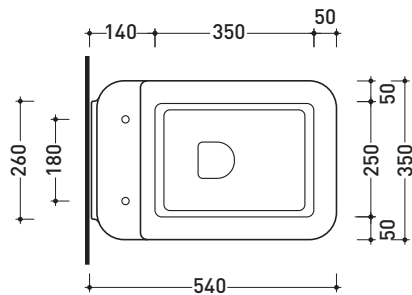

Package dim. | Weight **25 kg** | Pz. Pallet n° **15**

CE UNI EN 997

Dop-No997

FLAMINIA does not recommend combining this toilet model with rapid-flow/flushometer systems or traditional high tanks

vista zenitale / zenital view

vista laterale / lateral view

sezione longitudinale / section

vista retro / back view

sizes in mm

Please consider a 2% tolerance on indicated measurements

CERAMIC: glossy finish

white

NL118G