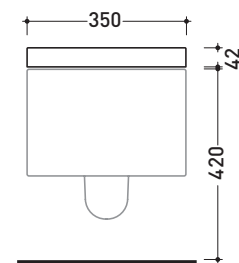

vista zenitale / zenital view

vista laterale / lateral view

vista frontale / frontal view

sizes in mm

THERMOSETTING: glossy finish

matt finish

<http://www.ceramicaflaminia.it/en/products/304-nile>

©ceramicaflaminiaspa - All rights reserved. Unauthorized copying, publication, reproduction as well as partial reproduction are prohibited