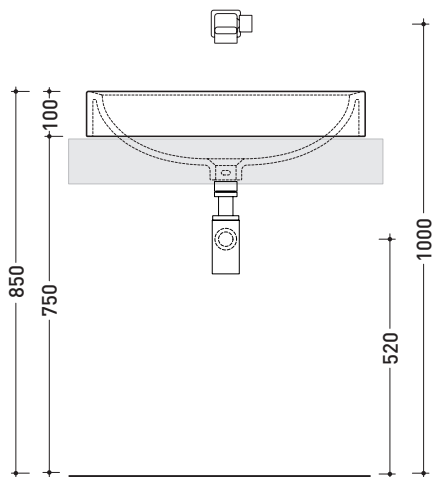

CE UNI EN 14688 - CL20 Dop-No14688

vista zenitale / zenital view

foro consigliato sul piano
suggested hole on the top

vista zenitale / zenital view

vista frontale / frontal view

sezione longitudinale / section

sizes in mm

Please consider a 2% tolerance on indicated measurements

CERAMIC: glossy finish

matt finish

design **PATRICK NORGUET**

2013

NL62H20 Nile 62

Countertop basin 62 h 20 cm