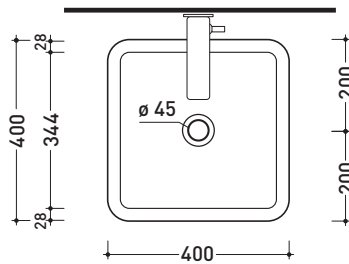

CE UNI EN 14688 - CL00 Dop-No14688

vista zenitale / zenital view

foro consigliato
sul piano Ø140
suggested hole
on the top Ø140

vista zenitale / zenital view

vista frontale / frontal view

sezione longitudinale / section

NL40A Nile 40

Countertop basin cm 40

• WITHOUT OVERFLOW

Complements: **Forty6 shelf (F6NL)**
Solid shelf (SLNL)
Furniture BOX - depth. 50
Line taps basin: ONE - NOKÉ - FOLD - SI - X1
Line accessories: TWO - HOOP - NOKÉ - FOLD

UNI EN 14688 - CL00 **Dop-No14688**

vista zenitale / zenital view

foro consigliato
 sul piano Ø140
 suggested hole
 on the top Ø140

vista zenitale / zenital view

vista frontale / frontal view

sezione longitudinale / section