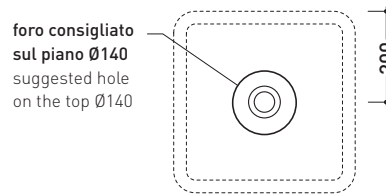

foro consigliato
sul piano Ø140
suggested hole
on the top Ø140