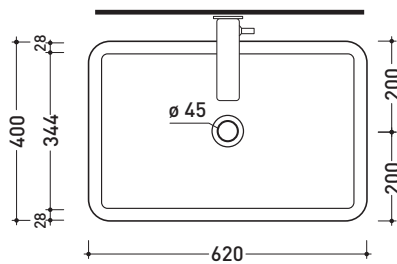

design **PATRICK NORGUET**

2013

NL62A Nile 62

Countertop basin cm 62

•WITHOUT OVERFLOW

Complements: **Forty6 shelf (F6NL)**
Solid shelf (SLNL)
Furniture BOX - depth. 50
Line taps basin: ONE - NOKÉ - FOLD - SI - X1
Line accessories: TWO - HOOP - NOKÉ - FOLD

Technical accessories: **Chrome siphon (SIFL/CR) - Telescopic chrome siphon (SIFL066)**
Stop & Go drain (PLSG)
CERAMIC Stop & Go drain (PLCE)
Two piece set chrome tap filters (RF026)

Package dim. | Weight **kg 13** | Pz. Pallet n° **24**

CE UNI EN 14688 - CL00 Dop-No14688

vista zenitale / zenital view