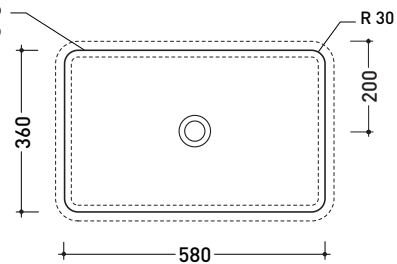

april 2019

design **PATRICK NORGUET**

2013

NL62INC Nile 62

Recessed basin 62 cm

•WITH OVERFLOW

Complements: **Forty6 shelf (F6NLINC)**
Line taps basin: ONE - NOKÉ - FOLD - SI - X1
Line accessories: TWO - HOOP - NOKÉ - FOLD

CE UNI EN 14688 - CL20 Dop-No14688

vista zenitale / zenital view

foro consigliato sul piano
suggested hole on the top

vista zenitale / zenital view

vista frontale / frontal view

sezione longitudinale / section

sizes in mm

Please consider a 2% tolerance on indicated measurements

CERAMIC: glossy finish

matt finish

design **PATRICK NORGUET**

2013

NL62H20 Nile 62

Countertop basin 62 h 20 cm