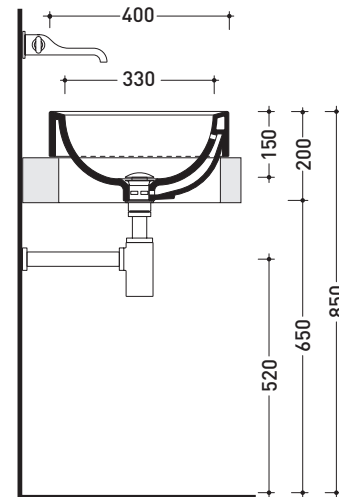

CE UNI EN 14688 - CL20 Dop-No14688

vista zenitale / zenital view

foro consigliato sul piano
suggested hole on the top

vista zenitale / zenital view

vista frontale / frontal view

sezione longitudinale / section

sizes in mm

Please consider a 2% tolerance on indicated measurements

CERAMIC: glossy finish

matt finish

design **PATRICK NORGUET**

2013

NL62H20 Nile 62

Countertop basin 62 h 20 cm