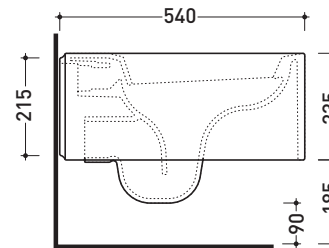

Package dim. | Weight **25 kg** | Pz. Pallet n° **15**

CE UNI EN 997

Dop-No997

FLAMINIA does not recommend combining this toilet model with rapid-flow/flushometer systems or traditional high tanks

vista zenitale / zenital view

vista laterale / lateral view

sezione longitudinale / section

vista retro / back view

sizes in mm

Please consider a 2% tolerance on indicated measurements

CERAMIC: glossy finish

white

NL118G