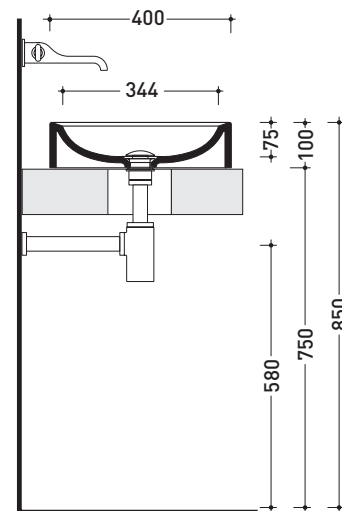

CE UNI EN 14688 - CL00 Dop-No14688

vista zenitale / zenital view

foro consigliato
sul piano Ø140
suggested hole
on the top Ø140

vista zenitale / zenital view

vista frontale / frontal view

sezione longitudinale / section

NL40A Nile 40

Countertop basin cm 40

• WITHOUT OVERFLOW

Complements: **Forty6 shelf (F6NL)**
Solid shelf (SLNL)
Furniture BOX - depth. 50
Line taps basin: ONE - NOKÉ - FOLD - SI - X1
Line accessories: TWO - HOOP - NOKÉ - FOLD

UNI EN 14688 - CL00 **Dop-No14688**

vista zenitale / zenital view

foro consigliato
 sul piano Ø140
 suggested hole
 on the top Ø140

vista zenitale / zenital view

vista frontale / frontal view

sezione longitudinale / section