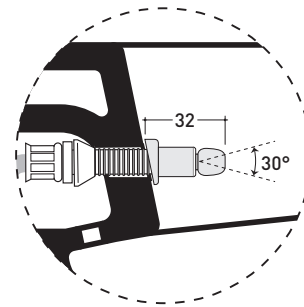

Technical accessories: Universal fixing bracket for wall hung wc/bidet (41/P)

Package dim. | Weight 26 kg | Pz. Pallet n° 15

UNI EN 997

Dop-No997

FLAMINIA does not recommend combining this toilet model with rapid-flow/flushometer systems or traditional high tanks

vista zenitale / zenital view

dettaglio erogatore / bidet jet detail

sezione longitudinale / section

vista retro / back view

sizes in mm

Please consider a 2% tolerance on indicated measurements

CERAMIC: glossy finish