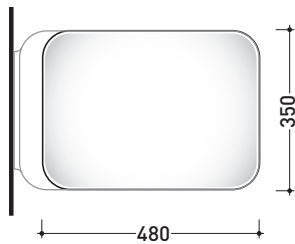

sizes in mm

Please consider a 2% tolerance on indicated measurements

CERAMIC: glossy finish

matt finish

<http://www.ceramicaflaminia.it/en/products/304-nile>

©ceramicaflaminiaspa - All rights reserved. Unauthorized copying, publication, reproduction as well as partial reproduction are prohibited

april 2019

design **PATRICK NORGUET**

2013

NLCW03

Soft-closing thermosetting wrapping seat & cover

Complements: **Nile wall hung wc** (NL118)
Nile goclean wall hung wc (NL118G)

Package dim. | Weight **kg 2** | Pz. Pallet n° -

vista zenitale / zenital view

vista laterale / lateral view

vista frontale / frontal view

sizes in mm

THERMOSETTING: glossy finish

matt finish

<http://www.ceramicaflaminia.it/en/products/304-nile>

©ceramicaflaminiaspa - All rights reserved. Unauthorized copying, publication, reproduction as well as partial reproduction are prohibited