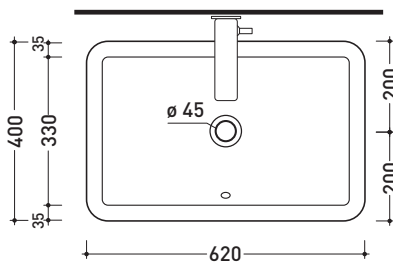

design **PATRICK NORGUET**

2013

NL62H20 Nile 62

Countertop basin 62 h 20 cm

•WITH OVERFLOW

Complements: **Forty6 shelf (F6NL)**
Solid shelf (SLNL)
Furniture BOX - depth. 50
Line taps basin: ONE - NOKÉ - FOLD - SI - X1
Line accessories: TWO - HOOP - NOKÉ - FOLD

Technical accessories: **Chrome siphon (SIFL/CR) - Telescopic chrome siphon (SIFL066)**
Stop & Go drain (PLSG)
CERAMIC Stop & Go drain (PLCE)
Two piece set chrome tap filters (RF026)

Package dim. | Weight **kg 21** | Pz. Pallet n° **12**

CE UNI EN 14688 - CL20 Dop-No14688

vista zenitale / zenital view

foro consigliato
sul piano Ø140
suggested hole
on the top Ø140