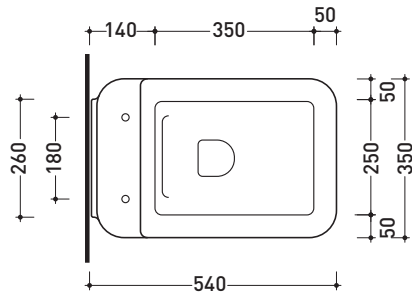

vista laterale / lateral view

sezione longitudinale / section

vista retro / back view

sizes in mm

Please consider a 2% tolerance on indicated measurements

CERAMIC: glossy finish

white

NL118G

Package dim. | Weight **25 kg** | Pz. Pallet n° **15**

CE UNI EN 997

Dop-No997

FLAMINIA does not recommend combining this toilet model with rapid-flow/flushometer systems or traditional high tanks

vista zenitale / zenital view

vista laterale / lateral view

sezione longitudinale / section

vista retro / back view

sizes in mm

Please consider a 2% tolerance on indicated measurements

CERAMIC: glossy finish

matt finish

NL118G + ERWCB*