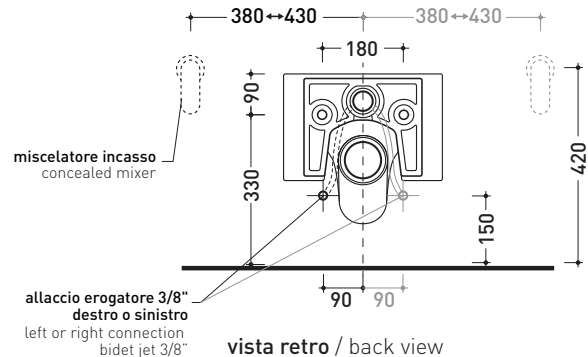

vista laterale / lateral view

sezione longitudinale / section

vista retro / back view

sizes in mm

Please consider a 2% tolerance on indicated measurements

CERAMIC: glossy finish

matt finish

NL118G + ERWCB*

Technical accessories: Universal fixing bracket for wall hung wc/bidet (41/P)

Package dim. | Weight 26 kg | Pz. Pallet n° 15

UNI EN 997

Dop-No997

FLAMINIA does not recommend combining this toilet model with rapid-flow/flushometer systems or traditional high tanks

vista zenitale / zenital view

dettaglio erogatore / bidet jet detail

sezione longitudinale / section

vista retro / back view

sizes in mm

Please consider a 2% tolerance on indicated measurements

CERAMIC: glossy finish