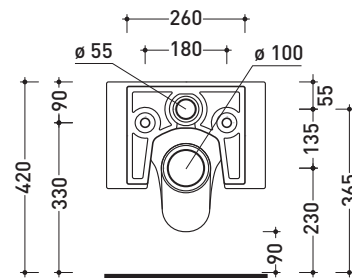

vista laterale / lateral view

sezione longitudinale / section

vista retro / back view

sizes in mm

Please consider a 2% tolerance on indicated measurements

CERAMIC: glossy finish

white

NL118G

Package dim. | Weight **25 kg** | Pz. Pallet n° **15**

CE UNI EN 997

Dop-No997

FLAMINIA does not recommend combining this toilet model with rapid-flow/flushometer systems or traditional high tanks

vista zenitale / zenital view

vista laterale / lateral view

sezione longitudinale / section

vista retro / back view

sizes in mm

Please consider a 2% tolerance on indicated measurements

CERAMIC: glossy finish

matt finish

NL118G + ERWCB*