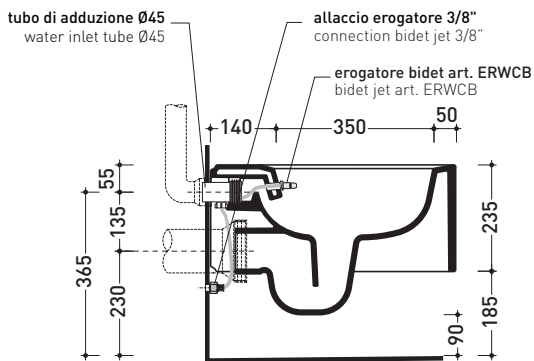

Technical accessories: Universal fixing bracket for wall hung wc/bidet (41/P)

Package dim. | Weight 26 kg | Pz. Pallet n° 15

UNI EN 997

Dop-No997

FLAMINIA does not recommend combining this toilet model with rapid-flow/flushometer systems or traditional high tanks

vista zenitale / zenital view

dettaglio erogatore / bidet jet detail

sezione longitudinale / section

vista retro / back view

sizes in mm

Please consider a 2% tolerance on indicated measurements

CERAMIC: glossy finish