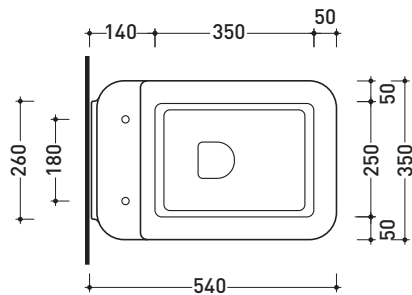

## NL118

Wall hung wc

Complements: **Soft-closing thermosetting wrapping seat&cover (NLCW03)**  
 Line accessories: **TWO - HOOP - NOKÉ - FOLD**

Technical accessories: **Universal fixing bracket for wall hung wc/bidet (41/P)**

Package dim. | Weight **25 kg** | Pz. Pallet n° **15**

CE UNI EN 997

Dop-No997

**FLAMINIA does not recommend combining this toilet model with rapid-flow/flushometer systems or traditional high tanks**

vista zenitale / zenital view

vista laterale / lateral view

sezione longitudinale / section

vista retro / back view

sizes in mm

Please consider a 2% tolerance on indicated measurements

CERAMIC: glossy finish

white