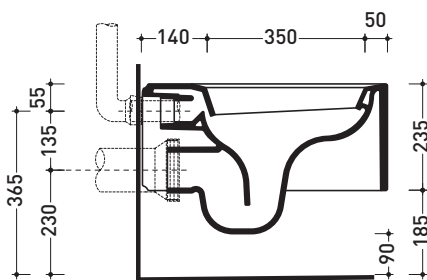

Package dim. | Weight **25 kg** | Pz. Pallet n° **15**

CE UNI EN 997

Dop-No997

**FLAMINIA does not recommend combining this toilet model with rapid-flow/flushometer systems or traditional high tanks**

vista zenitale / zenital view

vista laterale / lateral view

sezione longitudinale / section

vista retro / back view

sizes in mm

Please consider a 2% tolerance on indicated measurements

CERAMIC: glossy finish

white