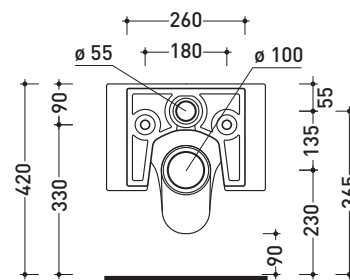

Package dim. | Weight **25 kg** | Pz. Pallet n° **15**

CE UNI EN 997

Dop-No997

**FLAMINIA does not recommend combining this toilet model with rapid-flow/flushometer systems or traditional high tanks**

vista zenitale / zenital view

vista laterale / lateral view

sezione longitudinale / section

vista retro / back view

sizes in mm

Please consider a 2% tolerance on indicated measurements

CERAMIC: glossy finish

white