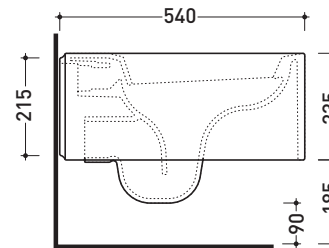

Package dim. | Weight **25 kg** | Pz. Pallet n° **15**

CE UNI EN 997

Dop-No997

**FLAMINIA does not recommend combining this toilet model with rapid-flow/flushometer systems or traditional high tanks**

vista zenitale / zenital view

vista laterale / lateral view

sezione longitudinale / section

vista retro / back view

sizes in mm

Please consider a 2% tolerance on indicated measurements

CERAMIC: glossy finish

white