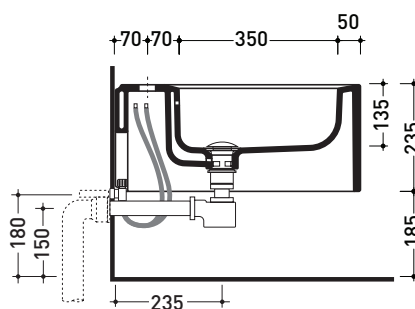

Package dim. | Weight **23 kg** | Pz. Pallet n° **15**

CE UNI EN 14528 - CL20 Dop-No14528

vista zenitale / zenital view

vista laterale / lateral view

sezione longitudinale / section

vista retro / back view

sizes in mm

Please consider a 2% tolerance on indicated measurements

CERAMIC: glossy finish

matt finish

<http://www.ceramicaflaminia.it/en/products/304-nile>

©ceramicaflaminiaspa - All rights reserved. Unauthorized copying, publication, reproduction as well as partial reproduction are prohibited