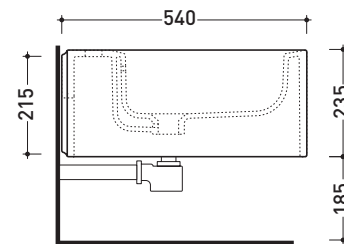

design **PATRICK NORGUET**

2013

NL218

Wall hung single-hole bidet

• WITH OVERFLOW

Complements: **Line taps bidet:** ONE - NOKÉ - SI - FOLD - X1
Line accessories: TWO - HOOP - NOKÉ - FOLD

Technical accessories: **Universal fixing bracket for wall hung wc/bidet (41/P)**
Short chrome siphon for bidet (SIFB/CR)
Stop & Go drain (PLSG)
CERAMIC Stop & Go drain (PLCE)
Two piece set chrome tap filters (RF026)

Package dim. | Weight **23 kg** | Pz. Pallet n° **15**

CE UNI EN 14528 - CL20 Dop-No14528

vista zenitale / zenital view

vista laterale / lateral view

sezione longitudinale / section

vista retro / back view

sizes in mm

Please consider a 2% tolerance on indicated measurements

CERAMIC: glossy finish

matt finish

<http://www.ceramicaflaminia.it/en/products/304-nile>

©ceramicaflaminiaspa - All rights reserved. Unauthorized copying, publication, reproduction as well as partial reproduction are prohibited