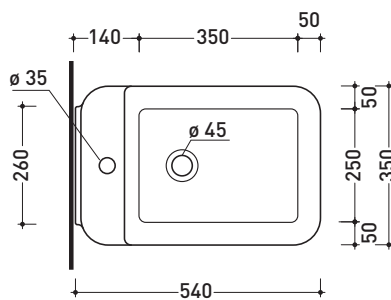

design **PATRICK NORGUET**

2013

NL218

Wall hung single-hole bidet

• WITH OVERFLOW

Complements: **Line taps bidet:** ONE - NOKÉ - SI - FOLD - X1
Line accessories: TWO - HOOP - NOKÉ - FOLD

Technical accessories: **Universal fixing bracket for wall hung wc/bidet (41/P)**
Short chrome siphon for bidet (SIFB/CR)
Stop & Go drain (PLSG)
CERAMIC Stop & Go drain (PLCE)
Two piece set chrome tap filters (RF026)

Package dim. | Weight **23 kg** | Pz. Pallet n° **15**

CE UNI EN 14528 - CL20 Dop-No14528

vista zenitale / zenital view

vista laterale / lateral view

sezione longitudinale / section

vista retro / back view

sizes in mm

Please consider a 2% tolerance on indicated measurements

CERAMIC: glossy finish

matt finish

<http://www.ceramicaflaminia.it/en/products/304-nile>

©ceramicaflaminiaspa - All rights reserved. Unauthorized copying, publication, reproduction as well as partial reproduction are prohibited