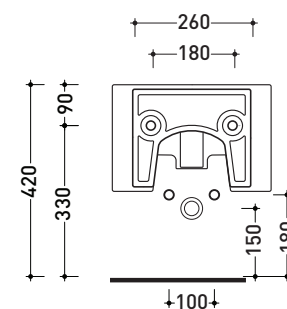

design **PATRICK NORGUET**

2013

NL218

Wall hung single-hole bidet

• WITH OVERFLOW

Complements: **Line taps bidet:** ONE - NOKÉ - SI - FOLD - X1
Line accessories: TWO - HOOP - NOKÉ - FOLD

Technical accessories: **Universal fixing bracket for wall hung wc/bidet (41/P)**
Short chrome siphon for bidet (SIFB/CR)
Stop & Go drain (PLSG)
CERAMIC Stop & Go drain (PLCE)
Two piece set chrome tap filters (RF026)

Package dim. | Weight **23 kg** | Pz. Pallet n° **15**

CE UNI EN 14528 - CL20 Dop-No14528

vista zenitale / zenital view

vista laterale / lateral view

sezione longitudinale / section

vista retro / back view

sizes in mm

Please consider a 2% tolerance on indicated measurements

CERAMIC: glossy finish

matt finish

<http://www.ceramicaflaminia.it/en/products/304-nile>

©ceramicaflaminiaspa - All rights reserved. Unauthorized copying, publication, reproduction as well as partial reproduction are prohibited