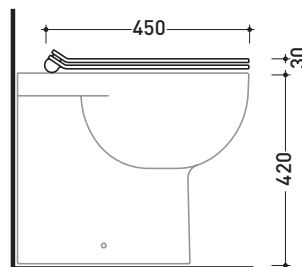

Package dim. 47 x 39 x 7 cm | Weight 2,9 kg | Pz. Pallet n° -

art. QK118
vista zenitale / zenital view

art. QK117 - QK117G - QK117RG
vista zenitale / zenital view

art. QK116
vista zenitale / zenital view

art. QK118
vista laterale / lateral view

art. QK117 - QK117G - QK117RG
vista laterale / lateral view

art. QK116
vista laterale / lateral view

sizes in mm

THERMOSETTING: glossy finish

white