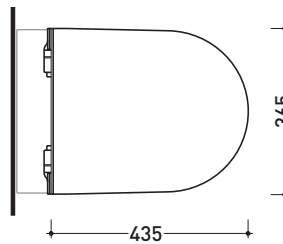

QKCW04

SLIM thermosetting seat&cover with quick-release hinges

Complements: Vaso btw Quick (QK117)
 Vaso btw Quick goclean (QK117G)
 Vaso btw Quick Plus goclean (QK117RG)
 Wall hung wc Quick (QK118)
 Monoblock wc Quick (QK116)

Package dim. 47 x 39 x 7 cm | Weight 2,9 kg | Pz. Pallet n° -

art. QK118
vista zenitale / zenital view

art. QK117 - QK117G - QK117RG
vista zenitale / zenital view

art. QK116
vista zenitale / zenital view

art. QK118
vista laterale / lateral view

art. QK117 - QK117G - QK117RG
vista laterale / lateral view

art. QK116
vista laterale / lateral view

sizes in mm

THERMOSETTING: glossy finish

white