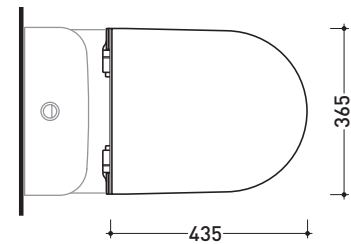

QKCW04

SLIM thermosetting seat&cover with quick-release hinges

Complements: Vaso btw Quick (QK117)
 Vaso btw Quick goclean (QK117G)
 Vaso btw Quick Plus goclean (QK117RG)
 Wall hung wc Quick (QK118)
 Monoblock wc Quick (QK116)

Package dim. 47 x 39 x 7 cm | Weight 2,9 kg | Pz. Pallet n° -

art. QK118
vista zenitale / zenital view

art. QK117 - QK117G - QK117RG
vista zenitale / zenital view

art. QK116
vista zenitale / zenital view

art. QK118
vista laterale / lateral view

art. QK117 - QK117G - QK117RG
vista laterale / lateral view

art. QK116
vista laterale / lateral view

sizes in mm

THERMOSETTING: glossy finish

white