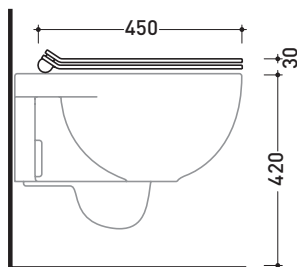

Package dim. 47 x 39 x 7 cm | Weight 2,9 kg | Pz. Pallet n° -

art. QK118
vista zenitale / zenital view

art. QK117 - QK117G - QK117RG
vista zenitale / zenital view

art. QK116
vista zenitale / zenital view

art. QK118
vista laterale / lateral view

art. QK117 - QK117G - QK117RG
vista laterale / lateral view

art. QK116
vista laterale / lateral view

sizes in mm

THERMOSETTING: glossy finish

white