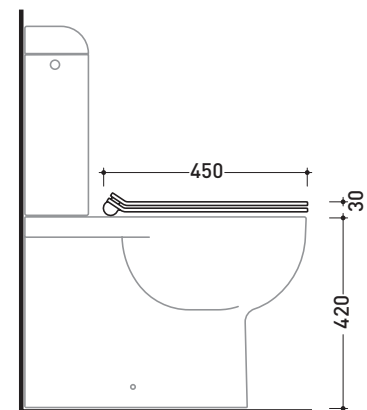

Package dim. 47 x 39 x 7 cm | Weight 2,9 kg | Pz. Pallet n° -

art. QK118
vista zenitale / zenital view

art. QK117 - QK117G - QK117RG
vista zenitale / zenital view

art. QK116
vista zenitale / zenital view

art. QK118
vista laterale / lateral view

art. QK117 - QK117G - QK117RG
vista laterale / lateral view

art. QK116
vista laterale / lateral view

sizes in mm

THERMOSETTING: glossy finish

white