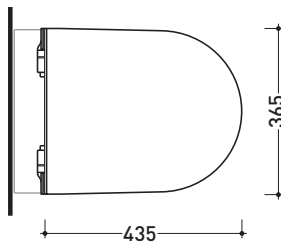

QKCW04

SLIM thermosetting seat&cover with quick-release hinges

Complements: Vaso btw Quick (QK117)
 Vaso btw Quick goclean (QK117G)
 Vaso btw Quick Plus goclean (QK117RG)
 Wall hung wc Quick (QK118)
 Monoblock wc Quick (QK116)

Package dim. 47 x 39 x 7 cm | Weight 2,9 kg | Pz. Pallet n° -

art. QK118
vista zenitale / zenital view

art. QK117 - QK117G - QK117RG
vista zenitale / zenital view

art. QK116
vista zenitale / zenital view

art. QK118
vista laterale / lateral view

art. QK117 - QK117G - QK117RG
vista laterale / lateral view

art. QK116
vista laterale / lateral view

sizes in mm

THERMOSETTING: glossy finish

white