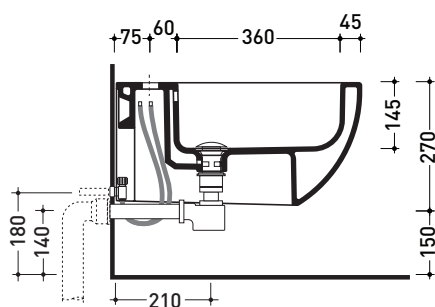

AP218

Wall hung single-hole bidet (fixing kit included art. 9008)

•WITH OVERFLOW •WITHOUT HOLE/3 TAP HOLE ON DEMAND

Complements: **Line taps bidet:** ONE - NOKÈ - SI - FOLD - X1
Line accessories: TWO - HOOP - NOKÈ - FOLD

Package dim. | Weight **17,5 kg** | Pz. Pallet n° **18**

CE UNI EN 14528 - CL20 Dop-No14528

vista zenitale / zenital view

vista laterale / lateral view

sezione longitudinale / section

art. 9008
 kit di fissaggio
 Fischer (in dotazione)
 Fischer fixing kit
 (included in the box)

vista retro / back view

sizes in mm

Please consider a 2% tolerance on indicated measurements

CERAMIC: glossy finish

matt finish