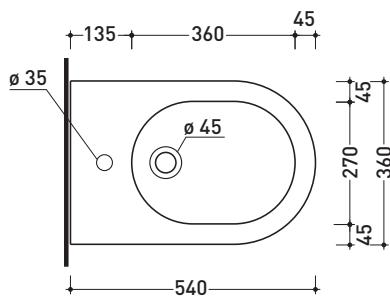

AP218

Wall hung single-hole bidet (fixing kit included art. 9008)

•WITH OVERFLOW •WITHOUT HOLE/3 TAP HOLE ON DEMAND

Complements: **Line taps bidet:** ONE - NOKÈ - SI - FOLD - X1
Line accessories: TWO - HOOP - NOKÈ - FOLD

Package dim. | Weight **17,5 kg** | Pz. Pallet n° **18**

CE UNI EN 14528 - CL20 Dop-No14528

vista zenitale / zenital view

vista laterale / lateral view

sezione longitudinale / section

art. 9008
 kit di fissaggio
 Fischer (in dotazione)
 Fischer fixing kit
 (included in the box)

vista retro / back view

sizes in mm

Please consider a 2% tolerance on indicated measurements

CERAMIC: glossy finish

matt finish