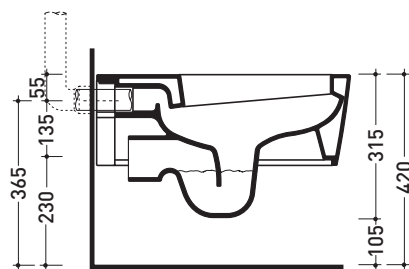

Technical accessories: **Universal fixing bracket for wall hung wc/bidet** (41/P)

Package dim. **58 x 36,5 x 36 cm** | Weight **23,5 kg** | Pz. Pallet n° **15**

CE UNI EN 997

Dop-No997

vista zenitale / zenital view

vista laterale / lateral view

sezione longitudinale / section

vista retro / back view

sizes in mm

Please consider a 2% tolerance on indicated measurements

CERAMIC: glossy finish

white

**FLAMINIA does not recommend combining this toilet model with rapid-flow/flushometer systems or traditional high tanks**