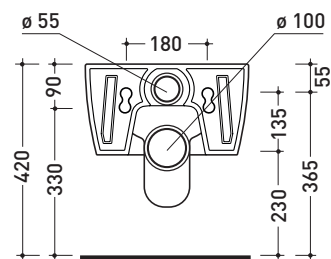

Technical accessories: **Universal fixing bracket for wall hung wc/bidet** (41/P)

Package dim. **58 x 36,5 x 36 cm** | Weight **23,5 kg** | Pz. Pallet n° **15**

CE UNI EN 997

Dop-No997

vista zenitale / zenital view

vista laterale / lateral view

sezione longitudinale / section

vista retro / back view

sizes in mm

Please consider a 2% tolerance on indicated measurements

CERAMIC: glossy finish

white

**FLAMINIA does not recommend combining this toilet model with rapid-flow/flushometer systems or traditional high tanks**