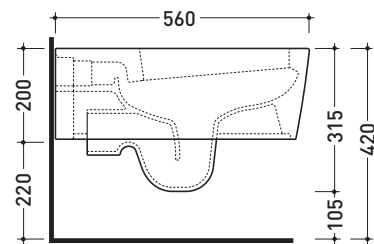

Technical accessories: **Universal fixing bracket for wall hung wc/bidet** (41/P)

Package dim. **58 x 36,5 x 36 cm** | Weight **23,5 kg** | Pz. Pallet n° **15**

CE UNI EN 997

Dop-No997

vista zenitale / zenital view

vista laterale / lateral view

sezione longitudinale / section

vista retro / back view

sizes in mm

Please consider a 2% tolerance on indicated measurements

CERAMIC: glossy finish

white

**FLAMINIA does not recommend combining this toilet model with rapid-flow/flushometer systems or traditional high tanks**