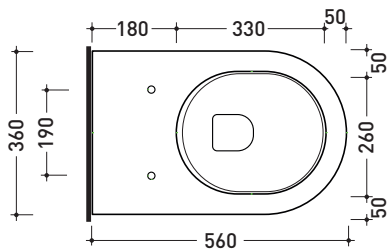

Technical accessories: **Universal fixing bracket for wall hung wc/bidet** (41/P)

Package dim. **58 x 36,5 x 36 cm** | Weight **23,5 kg** | Pz. Pallet n° **15**

CE UNI EN 997

Dop-No997

vista zenitale / zenital view

vista laterale / lateral view

sezione longitudinale / section

vista retro / back view

sizes in mm

Please consider a 2% tolerance on indicated measurements

CERAMIC: glossy finish

white

**FLAMINIA does not recommend combining this toilet model with rapid-flow/flushometer systems or traditional high tanks**