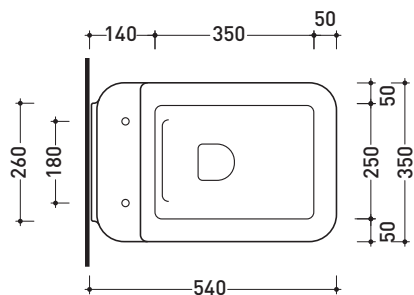

NL118G

Wall hung wc with goclean® system

Complements: **Soft-closing thermosetting wrapping seat&cover (NLCW03)**
 Line accessories: **TWO - HOOP - NOKÉ - FOLD**

Technical accessories: **Universal fixing bracket for wall hung wc/bidet (41/P)**

Package dim. | Weight **25 kg** | Pz. Pallet n° **15**

CE UNI EN 997

Dop-No997

FLAMINIA does not recommend combining this toilet model with rapid-flow/flushometer systems or traditional high tanks

vista zenitale / zenital view

vista laterale / lateral view

sezione longitudinale / section

vista retro / back view

sizes in mm

Please consider a 2% tolerance on indicated measurements

CERAMIC: glossy finish

matt finish