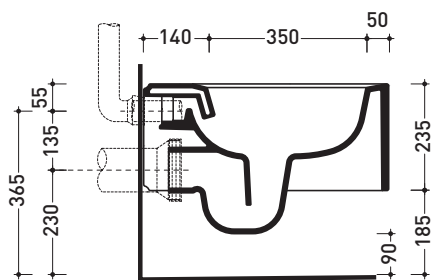

Package dim. | Weight **25 kg** | Pz. Pallet n° **15**

CE UNI EN 997

Dop-No997

FLAMINIA does not recommend combining this toilet model with rapid-flow/flushometer systems or traditional high tanks

vista zenitale / zenital view

vista laterale / lateral view

sezione longitudinale / section

vista retro / back view

sizes in mm

Please consider a 2% tolerance on indicated measurements

CERAMIC: glossy finish

matt finish