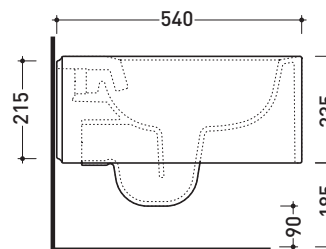

Package dim. | Weight **25 kg** | Pz. Pallet n° **15**

CE UNI EN 997

Dop-No997

FLAMINIA does not recommend combining this toilet model with rapid-flow/flushometer systems or traditional high tanks

vista zenitale / zenital view

vista laterale / lateral view

sezione longitudinale / section

vista retro / back view

sizes in mm

Please consider a 2% tolerance on indicated measurements

CERAMIC: glossy finish

matt finish