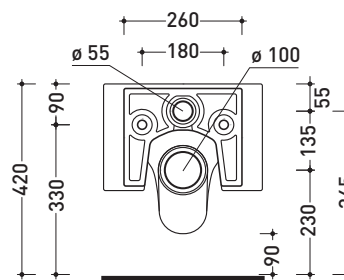

Package dim. | Weight **25 kg** | Pz. Pallet n° **15**

CE UNI EN 997

Dop-No997

FLAMINIA does not recommend combining this toilet model with rapid-flow/flushometer systems or traditional high tanks

vista zenitale / zenital view

vista laterale / lateral view

sezione longitudinale / section

vista retro / back view

sizes in mm

Please consider a 2% tolerance on indicated measurements

CERAMIC: glossy finish

matt finish