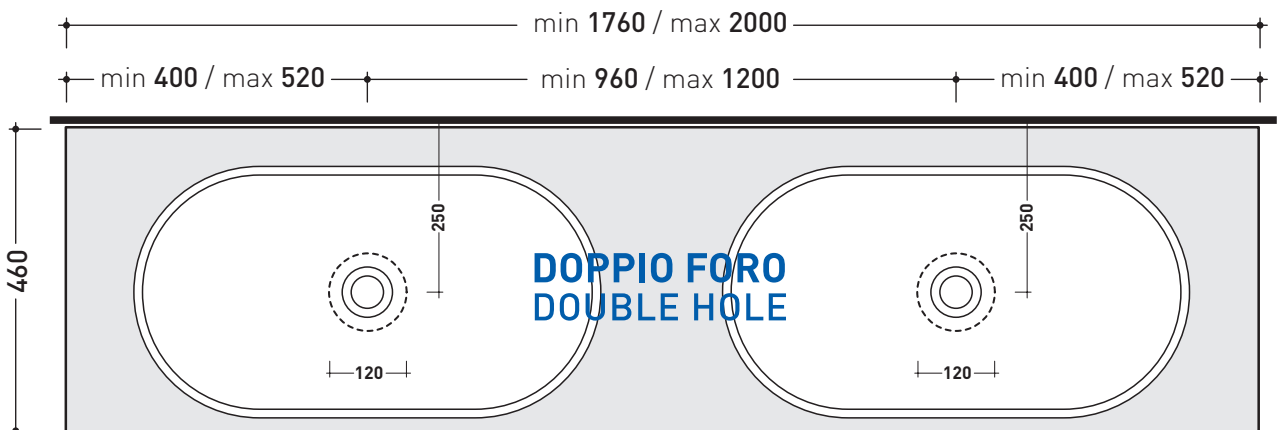

SLPS65 suitable for Pass 65 (PS65AT) and PASS 62 (PS62C)

Shelf from 80 to 200 x 46 x h 6 cm suitable for basins Pass 65 and Pass 62 with centred hole (fixing brackets included)

Complements: **Make-Up mirrors and lamps**
App mirros
Simple mirros
Hot/Cold mirror (SPHC)
Left/Right mirror (SPLR)
Line mirrors (BASC20 - BASC30 - BASC40)

art. **SLPS65**
 mensola / shelf da / from 176 a / to 200 cm

➔➔ **3**

SCELTA MATERIALE / MATERIAL SELECTION

LEGNO RUSTICO / RUSTIC WOOD

marrone - brown

➔➔ **4**

SCELTA MISURE / MEASURES

➔ **FLAMINIA.**

lavabo / basin
 PS65AT - PS62C - ND60A - ND75A

lavabo / basin
 PS65AT - PS62C - ND60A - ND75A

A = mm B = mm C = mm

D = mm

- A = misura interasse lavabo da sinistra / left distance of basin.
- B = misura interasse lavabi / distance between basins.
- C = misura interasse lavabo da destra / right distance of basin.

- D = misura totale della mensola / total length of the shelf.
- verificare sempre che / verify that: **A + B + C = D.**