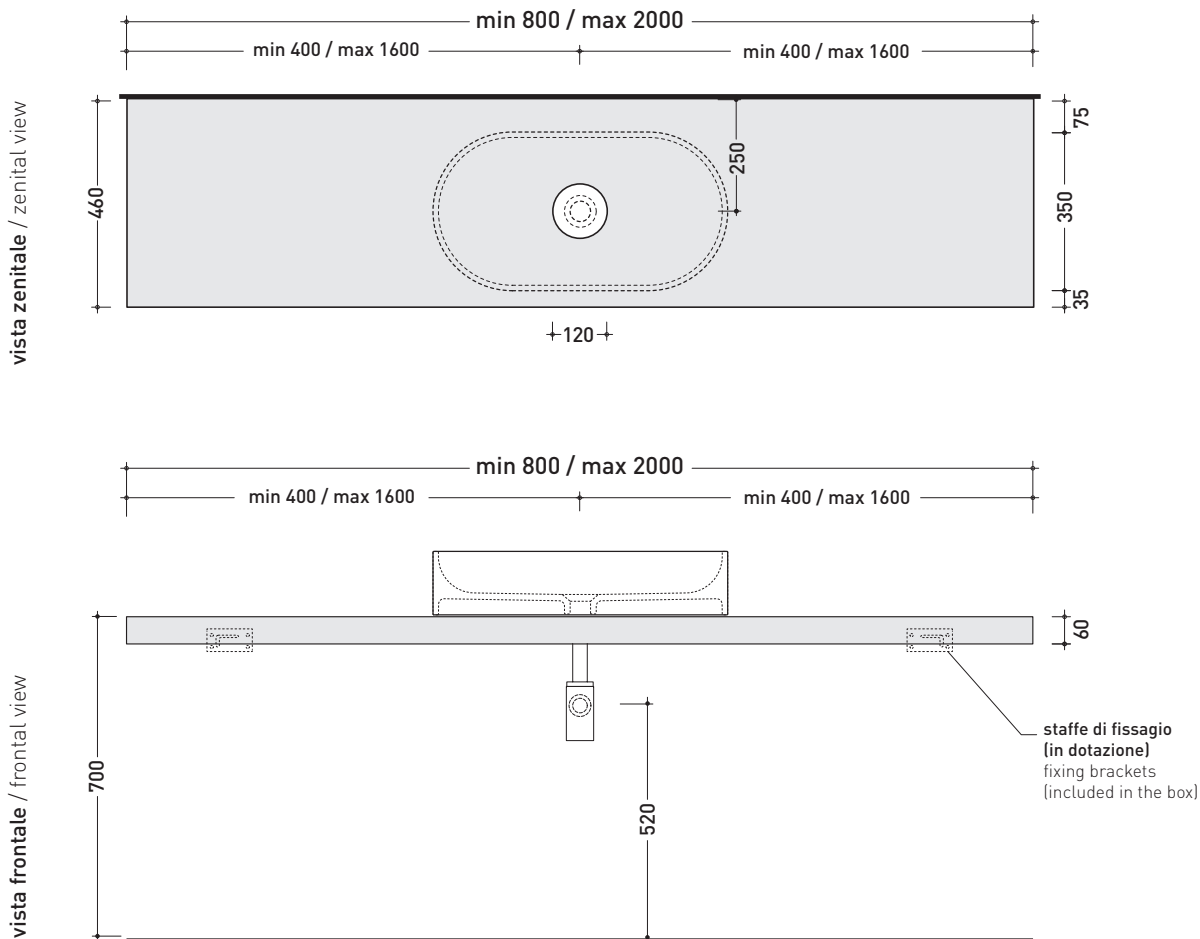

SLPS65 suitable for Pass 65 (PS65AT) and PASS 62 (PS62C)

Shelf from 80 to 200 x 46 x h 6 cm suitable for basins Pass 65 and Pass 62 with centred hole (fixing brackets included)

Complements: **Make-Up mirrors and lamps**
App mirros
Simple mirros
Hot/Cold mirror (SPHC)
Left/Right mirror (SPLR)
Line mirrors (BASC20 - BASC30 - BASC40)

Tap holes are not made on this article by Flaminia

REFERENCE TO
THE COMPULSORY
ORDER FORM

sizes in mm

WOOD: rustic finish

brown

MODULO PER LA REALIZZAZIONE DELLE MENSOLE **SOLID** A MISURA PER ART. **PS65AT / PS62C / ND60A / ND75A**
SOLID CUSTOMIZED SHELVES FOR ART. PS65AT / PS62C / ND60A / ND75A FORM

art. **SLPS65**
 mensola / shelf da / from 176 a / to 200 cm

➔➔ **3**

SCELTA MATERIALE / MATERIAL SELECTION

LEGNO RUSTICO / RUSTIC WOOD

marrone - brown

➔➔ **4**

SCELTA MISURE / MEASURES

➔ **FLAMINIA.**

lavabo / basin
 PS65AT - PS62C - ND60A - ND75A

lavabo / basin
 PS65AT - PS62C - ND60A - ND75A

A = mm B = mm C = mm

D = mm

- A = misura interasse lavabo da sinistra / left distance of basin.
- B = misura interasse lavabi / distance between basins.
- C = misura interasse lavabo da destra / right distance of basin.