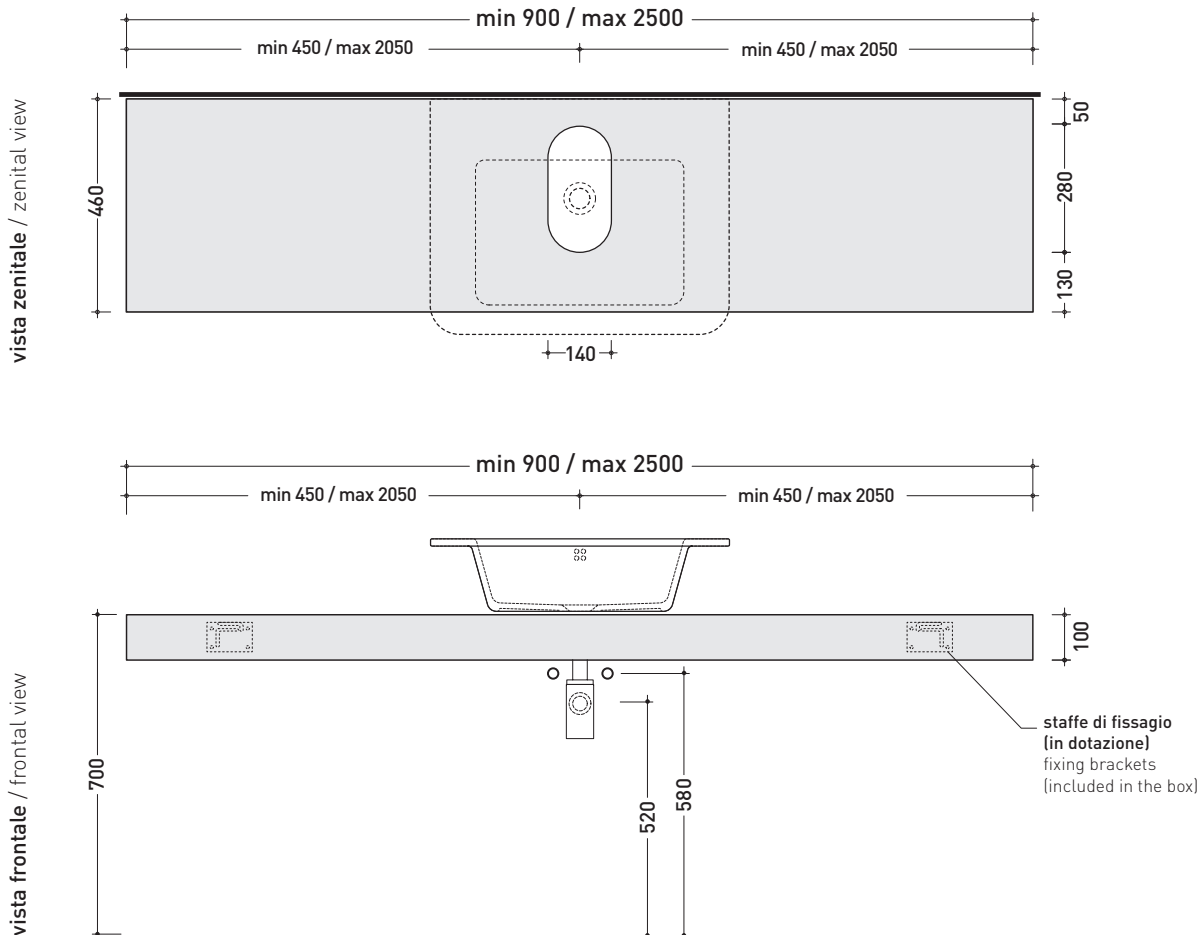

design **FLAMINIA DESIGN TEAM**

2010

F6VL66 suitable for Volo 66 (VL66L)

Shelf from 90 to 250 x 46 x h 10 cm suitable for Volo 66 basin
(fixing brackets included)

Complements: **Make-Up mirrors and lamps**

App mirros

Simple mirros

Hot/Cold mirror (SPHC)

Left/Right mirror (SPLR)

Line mirrors (BASC20 - BASC30 - BASC40)

Tap holes are not made on this article by Flaminia

REFERENCE TO
THE COMPULSORY
ORDER FORM

sizes in mm

➔➔ **4** SCELTA MISURE / MEASURES

➔ **FLAMINIA.**

• **A** = misura interasse lavabo da sinistra / left distance of basin. • **C** = misura totale della mensola / total length of the shelf.
 • **B** = misura interasse lavabo da destra / right distance of basin. • verificare sempre che / verify that: **A + B = C.**