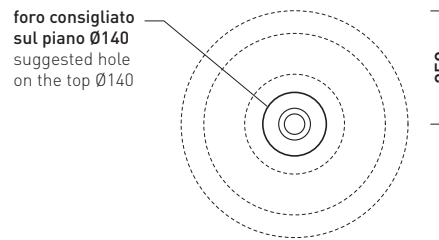

vista zenitale / zenital view