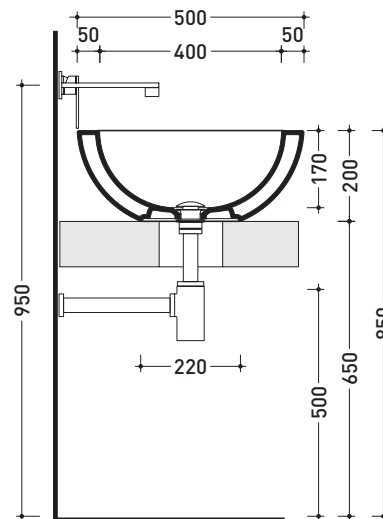

Package dim. pedestal: **28 x 28 x 60,5 cm** | Weight **14,7 kg** | Pz. Pallet n° **24**

CE UNI EN 14688 - CL00 Dop-No14688

vista zenitale / zenital view

vista zenitale / zenital view

allaccio scarico tramite raccordo tecnico per lavabo in PP 40/50 mm con morsetto
drainage connection: use a PP 40/50 mm connector for washbasin with holdfast

Technical accessories: **Chrome siphon (SIFL/CR) - Telescopic chrome siphon (SIFL066)**
Stop & Go drain (PLSG)
CERAMIC Stop & Go drain (PLCE)
Two piece set chrome tap filters (RF026)

Package dim. **52,5 x 20 x 50 cm** | Weight **14,5 kg** | Pz. Pallet n° **20**

CE UNI EN 14688 - CL00 Dop-No14688

vista zenitale / zenital view

vista zenitale / zenital view

vista frontale / frontal view

sezione longitudinale / section

sizes in mm

Please consider a 2% tolerance on indicated measurements