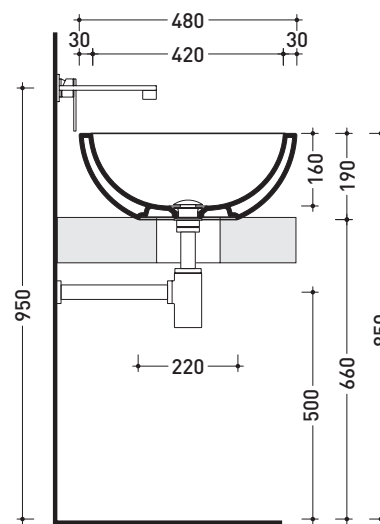

Technical accessories: **Chrome siphon (SIFL/CR) - Telescopic chrome siphon (SIFL066)**
Stop & Go drain (PLSG)
CERAMIC Stop & Go drain (PLCE)
Two piece set chrome tap filters (RF026)

Package dim. **52,5 x 20 x 50 cm** | Weight **14,5 kg** | Pz. Pallet n° **20**

CE UNI EN 14688 - CL00 Dop-No14688

vista zenitale / zenital view

vista zenitale / zenital view

vista frontale / frontal view

sezione longitudinale / section

sizes in mm

Please consider a 2% tolerance on indicated measurements

Complements: **Line taps shower-tub: ONE - NOKÉ - SI - FOLD**
Line accessories: TWO - HOOP - NOKÉ - FOLD

Package dim. **143 x 143 x 60 cm** | Weight **200 kg** | Pz. Pallet n° **1**

CE UNI EN 14516 Dop-No14516

Preinstallazione - Preinstallation

vista zenitale / zenital view

Capacità Max / Max Capacity 280 L.
Peso Netto / Net Weight 170 Kg.

sezione longitudinale / section

vista frontale / frontal view

sizes in mm