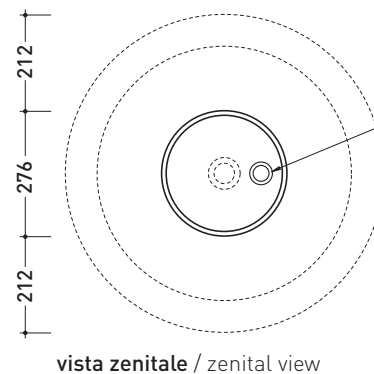

Complements: **Line taps basin:** ONE - NOKÉ - SI - X1
Line accessories: TWO - HOOP - NOKÉ - FOLD

Technical accessories: **Stop & Go drain (PLSG)**
CERAMIC Stop & Go drain (PLCE)

Package dim. basin: **69,5 x 28 x 71 cm** | Weight **30 kg** | Pz. Pallet n° **10**

Package dim. pedestal: **28 x 28 x 60,5 cm** | Weight **14,7 kg** | Pz. Pallet n° **24**

CE UNI EN 14688 - CL00 Dop-No14688

vista zenitale / zenital view

vista zenitale / zenital view

allaccio scarico tramite raccordo tecnico per lavabo in PP 40/50 mm con morsetto
drainage connection: use a PP 40/50 mm connector for washbasin with holdfast