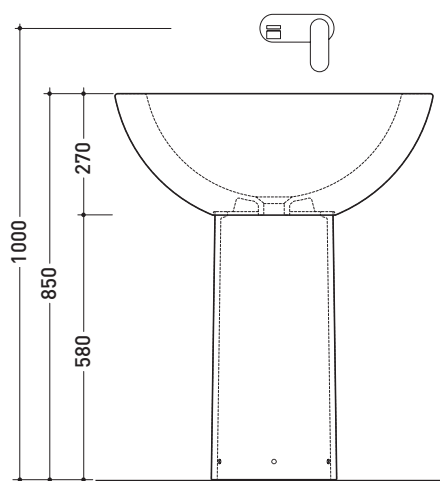

Complements: **Line taps basin:** ONE - NOKÉ - SI - X1
Line accessories: TWO - HOOP - NOKÉ - FOLD

Technical accessories: **Stop & Go drain (PLSG)**
CERAMIC Stop & Go drain (PLCE)

Package dim. basin: **69,5 x 28 x 71 cm** | Weight **30 kg** | Pz. Pallet n° **10**

Package dim. pedestal: **28 x 28 x 60,5 cm** | Weight **14,7 kg** | Pz. Pallet n° **24**

CE UNI EN 14688 - CL00 Dop-No14688

vista zenitale / zenital view

vista zenitale / zenital view

allaccio scarico tramite raccordo tecnico per lavabo in PP 40/50 mm con morsetto
drainage connection: use a PP 40/50 mm connector for washbasin with holdfast

vista frontale / frontal view

sezione longitudinale / section

pielletta per lavabo stop & go 1" 1/4 (non inclusa)
stop&go drain for washbasin 1" 1/4 (not included)

art. FMT/SIF gruppo sifone per lavabo 1" 1/4 - 40 mm (in dotazione)
siphon kit for washbasin 1" 1/4 - 40 mm (included in the box)

art. 9005 kit di fissaggio (in dotazione)
fixing kit (included in the box)

allaccio scarico tramite raccordo tecnico per lavabo in PP 40/50 mm con morsetto
drainage connection: use a PP 40/50 mm connector for washbasin with holdfast