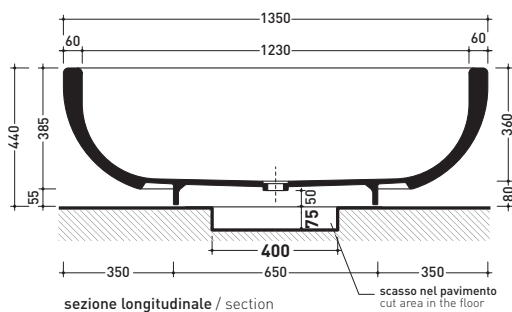

CE UNI EN 14688 - CL00 Dop-No14688

vista zenitale / zenital view

vista zenitale / zenital view

vista frontale / frontal view

sezione longitudinale / section

sizes in mm

Please consider a 2% tolerance on indicated measurements

april 2019

Fonte Fontana

➔ **FLAMINIA.**

design **GIULIO CAPPELLINI**

2005

FN135 Fontana

Laid on the floor shower-tub in Pietraluce 135 cm
(drainage system and fixing kit art. SIFVA included)

● WITHOUT OVERFLOW

Complements: **Line taps shower-tub: ONE - NOKÉ - SI - FOLD**
Line accessories: TWO - HOOP - NOKÉ - FOLD

Package dim. **143 x 143 x 60 cm** | Weight **200 kg** | Pz. Pallet n° **1**

CE UNI EN 14516 Dop-No14516

Preinstallazione - Preinstallation

vista zenitale / zenital view

Capacità Max / Max Capacity 280 L.
Peso Netto / Net Weight 170 Kg.

sezione longitudinale / section

vista frontale / frontal view

sizes in mm