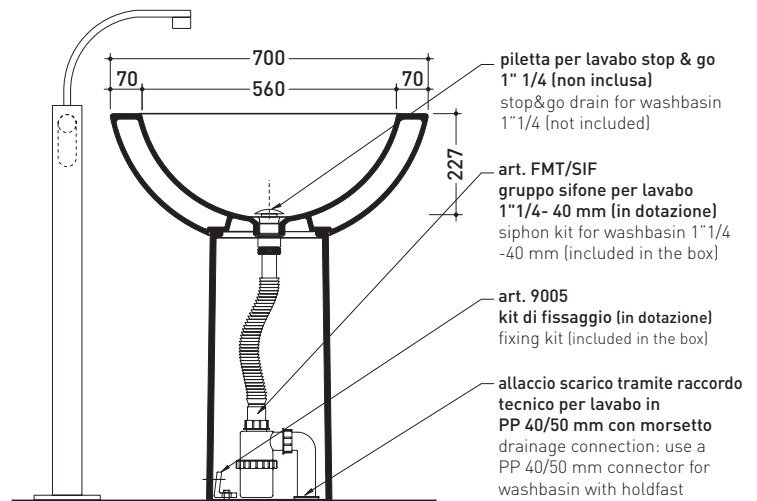

Complements: **Line taps basin:** ONE - NOKÉ - SI - X1
Line accessories: TWO - HOOP - NOKÉ - FOLD

Technical accessories: **Stop & Go drain (PLSG)**
CERAMIC Stop & Go drain (PLCE)

Package dim. basin: **69,5 x 28 x 71 cm** | Weight **30 kg** | Pz. Pallet n° **10**

Package dim. pedestal: **28 x 28 x 60,5 cm** | Weight **14,7 kg** | Pz. Pallet n° **24**

CE UNI EN 14688 - CL00 Dop-No14688

vista zenitale / zenital view

vista zenitale / zenital view

allaccio scarico tramite raccordo tecnico per lavabo in PP 40/50 mm con morsetto
drainage connection: use a PP 40/50 mm connector for washbasin with holdfast

vista frontale / frontal view

sezione longitudinale / section

pielletta per lavabo stop & go 1" 1/4 (non inclusa)
stop&go drain for washbasin 1" 1/4 (not included)

art. FMT/SIF gruppo sifone per lavabo 1" 1/4 - 40 mm (in dotazione)
siphon kit for washbasin 1" 1/4 - 40 mm (included in the box)

art. 9005 kit di fissaggio (in dotazione)
fixing kit (included in the box)

allaccio scarico tramite raccordo tecnico per lavabo in PP 40/50 mm con morsetto
drainage connection: use a PP 40/50 mm connector for washbasin with holdfast