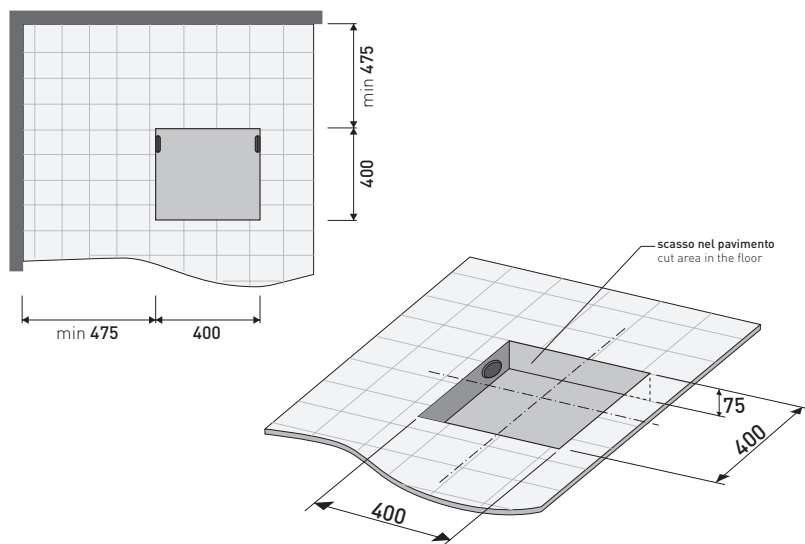

Preinstallazione - Preinstallation

vista zenitale / zenital view

Capacità Max / Max Capacity 280 L.
Peso Netto / Net Weight 170 Kg.