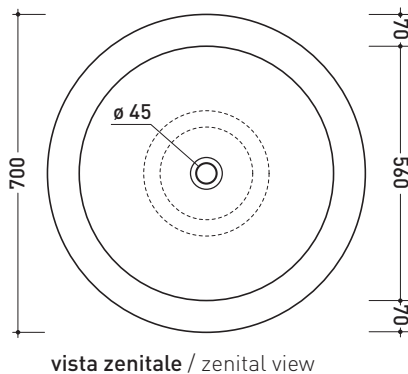

Complements: **Line taps basin:** ONE - NOKÉ - SI - X1
Line accessories: TWO - HOOP - NOKÉ - FOLD

Technical accessories: **Stop & Go drain (PLSG)**
CERAMIC Stop & Go drain (PLCE)

Package dim. basin: **69,5 x 28 x 71 cm** | Weight **30 kg** | Pz. Pallet n° **10**

Package dim. pedestal: **28 x 28 x 60,5 cm** | Weight **14,7 kg** | Pz. Pallet n° **24**

CE UNI EN 14688 - CL00 Dop-No14688

vista zenitale / zenital view

vista zenitale / zenital view

allaccio scarico tramite raccordo tecnico per lavabo in PP 40/50 mm con morsetto
drainage connection: use a PP 40/50 mm connector for washbasin with holdfast