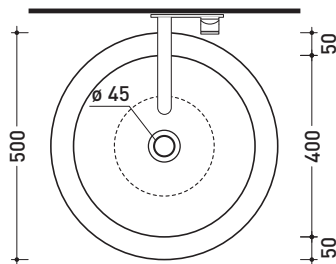

Package dim. pedestal: **28 x 28 x 60,5 cm** | Weight **14,7 kg** | Pz. Pallet n° **24**

CE UNI EN 14688 - CL00 Dop-No14688

vista zenitale / zenital view

vista zenitale / zenital view

allaccio scarico tramite raccordo tecnico per lavabo in PP 40/50 mm con morsetto
drainage connection: use a PP 40/50 mm connector for washbasin with holdfast

2005

FN50L Fonte 50

Countertop basin 50 cm

•WITHOUT OVERFLOW •WITHOUT TAP LEDGE

Complements: **Forty6 shelf (F6FNT)**
Solid shelf (SLFNT)
Furniture BOX - depth. 50
Line taps basin: ONE - NOKÉ - SI - FOLD - X1
Line accessories: TWO - HOOP - NOKÉ - FOLD

Technical accessories: **Chrome siphon (SIFL/CR) - Telescopic chrome siphon (SIFL066)**
Stop & Go drain (PLSG)
CERAMIC Stop & Go drain (PLCE)
Two piece set chrome tap filters (RF026)

Package dim. **52,5 x 20 x 50 cm** | Weight **14,5 kg** | Pz. Pallet n° **20**

CE UNI EN 14688 - CL00 Dop-No14688

vista zenitale / zenital view

vista zenitale / zenital view

vista frontale / frontal view

sezione longitudinale / section

sizes in mm

Please consider a 2% tolerance on indicated measurements