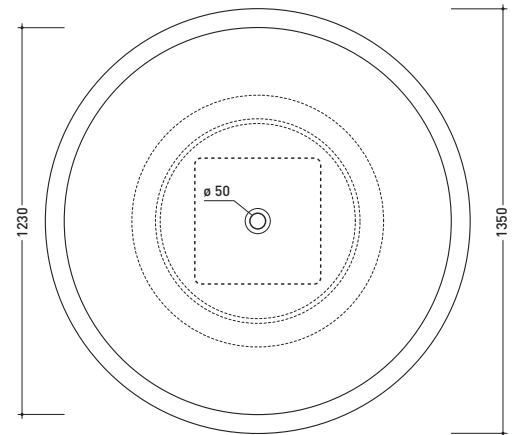

Preinstallazione - Preinstallation

vista zenitale / zenital view

Capacità Max / Max Capacity 280 L.
Peso Netto / Net Weight 170 Kg.