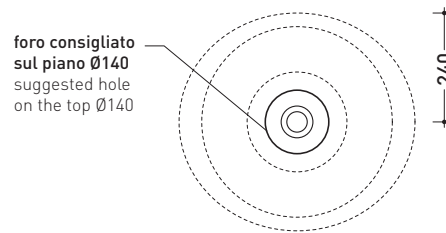

design **GIULIO CAPPELLINI**

2005

FT52L Fonte Tonda

Countertop basin 52 cm

•WITHOUT OVERFLOW •WITHOUT TAP LEDGE

Complements: **Mensola Forty6 (F6FNT)**
Solid shelf (SLFNT)
Furniture BOX - depth. 50
Line taps basin: ONE - NOKÉ - SI - FOLD - X1
Line accessories: TWO - HOOP - NOKÉ - FOLD

Technical accessories: **Chrome siphon (SIFL/CR) - Telescopic chrome siphon (SIFL066)**
Stop & Go drain (PLSG)
CERAMIC Stop & Go drain (PLCE)
Two piece set chrome tap filters (RF026)

Package dim. **52,5 x 20 x 50 cm** | Weight **14,5 kg** | Pz. Pallet n° **20**

CE UNI EN 14688 - CL00 Dop-No14688

sizes in mm

Please consider a 2% tolerance on indicated measurements

CERAMIC: glossy finish

matt finish

<http://www.ceramicaflaminia.it/en/products/290-fonte-fontana>

©ceramicaflaminiaspa - All rights reserved. Unauthorized copying, publication, reproduction as well as partial reproduction are prohibited

april 2019