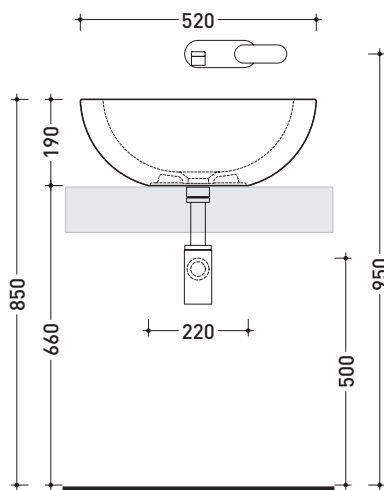

Package dim. pedestal: **28 x 28 x 60,5 cm** | Weight **14,7 kg** | Pz. Pallet n° **24**

CE UNI EN 14688 - CL00 Dop-No14688

vista zenitale / zenital view

vista zenitale / zenital view

allaccio scarico tramite raccordo tecnico per lavabo in PP 40/50 mm con morsetto
drainage connection: use a PP 40/50 mm connector for washbasin with holdfast

Technical accessories: **Chrome siphon (SIFL/CR) - Telescopic chrome siphon (SIFL066)**
Stop & Go drain (PLSG)
CERAMIC Stop & Go drain (PLCE)
Two piece set chrome tap filters (RF026)

Package dim. **52,5 x 20 x 50 cm** | Weight **14,5 kg** | Pz. Pallet n° **20**

CE UNI EN 14688 - CL00 Dop-No14688

vista zenitale / zenital view

vista zenitale / zenital view

vista frontale / frontal view

sezione longitudinale / section

sizes in mm

Please consider a 2% tolerance on indicated measurements

Complements: **Line taps shower-tub: ONE - NOKÉ - SI - FOLD**
Line accessories: TWO - HOOP - NOKÉ - FOLD

Package dim. **143 x 143 x 60 cm** | Weight **200 kg** | Pz. Pallet n° **1**

CE UNI EN 14516 Dop-No14516