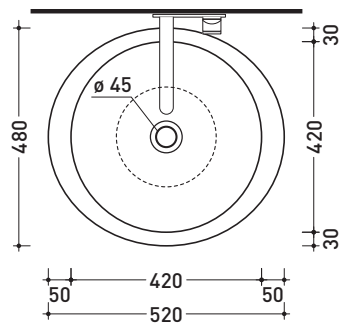

CE UNI EN 14688 - CL00 Dop-No14688

vista zenitale / zenital view

vista zenitale / zenital view

vista frontale / frontal view

sezione longitudinale / section

sizes in mm

Please consider a 2% tolerance on indicated measurements

april 2019

design **GIULIO CAPPELLINI**

2005

FT52L Fonte Tonda

Countertop basin 52 cm

•WITHOUT OVERFLOW •WITHOUT TAP LEDGE

Complements: **Mensola Forty6 (F6FNT)**
Solid shelf (SLFNT)
Furniture BOX - depth. 50
Line taps basin: ONE - NOKÉ - SI - FOLD - X1
Line accessories: TWO - HOOP - NOKÉ - FOLD

Technical accessories: **Chrome siphon (SIFL/CR) - Telescopic chrome siphon (SIFL066)**
Stop & Go drain (PLSG)
CERAMIC Stop & Go drain (PLCE)
Two piece set chrome tap filters (RF026)

Package dim. **52,5 x 20 x 50 cm** | Weight **14,5 kg** | Pz. Pallet n° **20**