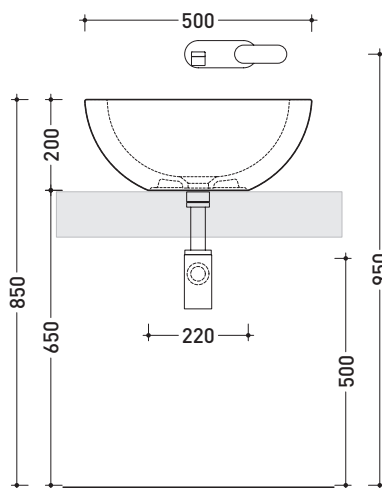

Package dim. pedestal: **28 x 28 x 60,5 cm** | Weight **14,7 kg** | Pz. Pallet n° **24**

CE UNI EN 14688 - CL00 Dop-No14688

vista zenitale / zenital view

vista zenitale / zenital view

allaccio scarico tramite raccordo tecnico per lavabo in PP 40/50 mm con morsetto
drainage connection: use a PP 40/50 mm connector for washbasin with holdfast

2005

FN50L Fonte 50

Countertop basin 50 cm

•WITHOUT OVERFLOW •WITHOUT TAP LEDGE

Complements: **Forty6 shelf (F6FNT)**
Solid shelf (SLFNT)
Furniture BOX - depth. 50
Line taps basin: ONE - NOKÉ - SI - FOLD - X1
Line accessories: TWO - HOOP - NOKÉ - FOLD

Technical accessories: **Chrome siphon (SIFL/CR) - Telescopic chrome siphon (SIFL066)**
Stop & Go drain (PLSG)
CERAMIC Stop & Go drain (PLCE)
Two piece set chrome tap filters (RF026)

Package dim. **52,5 x 20 x 50 cm** | Weight **14,5 kg** | Pz. Pallet n° **20**

CE UNI EN 14688 - CL00 Dop-No14688

vista zenitale / zenital view

vista zenitale / zenital view

vista frontale / frontal view

sezione longitudinale / section

sizes in mm

Please consider a 2% tolerance on indicated measurements