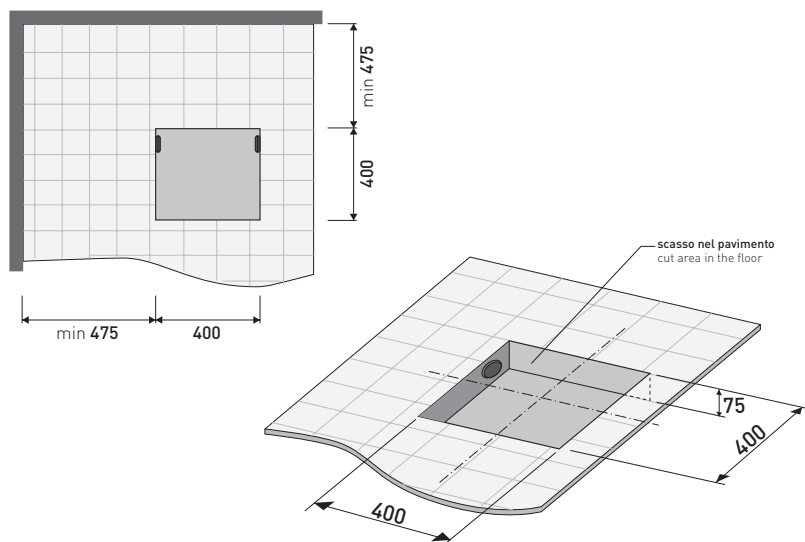

Fonte Fontana

➔ **FLAMINIA.**

design **GIULIO CAPPELLINI**

2005

FN135 Fontana

Laid on the floor shower-tub in Pietraluce 135 cm
[drainage system and fixing kit art. SIFVA included]

● WITHOUT OVERFLOW

Complements: **Line taps shower-tub: ONE - NOKÉ - SI - FOLD**
Line accessories: TWO - HOOP - NOKÉ - FOLD

Package dim. **143 x 143 x 60 cm** | Weight **200 kg** | Pz. Pallet n° **1**

CE UNI EN 14516 Dop-No14516

Preinstallazione - Preinstallation

vista zenitale / zenital view

Capacità Max / Max Capacity 280 L.
Peso Netto / Net Weight 170 Kg.

sezione longitudinale / section

vista frontale / frontal view

sizes in mm

PIETRALUCE: glossy finish

matt finish

<http://www.ceramicaflaminia.it/en/products/290-fonte-fontana>

©ceramicaflaminiaspa - All rights reserved. Unauthorized copying, publication, reproduction as well as partial reproduction are prohibited