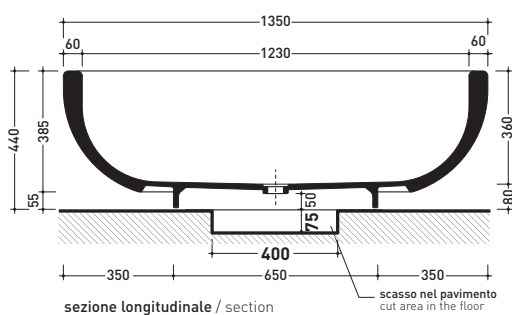

Fonte Fontana

➔ **FLAMINIA.**

design **GIULIO CAPPELLINI**

2005

FN135 Fontana

Laid on the floor shower-tub in Pietraluce 135 cm
[drainage system and fixing kit art. SIFVA included]

● WITHOUT OVERFLOW

Complements: **Line taps shower-tub: ONE - NOKÉ - SI - FOLD**
Line accessories: TWO - HOOP - NOKÉ - FOLD

Package dim. **143 x 143 x 60 cm** | Weight **200 kg** | Pz. Pallet n° **1**

CE UNI EN 14516 Dop-No14516

Preinstallazione - Preinstallation

vista zenitale / zenital view

Capacità Max / Max Capacity 280 L.
Peso Netto / Net Weight 170 Kg.

sezione longitudinale / section

vista frontale / frontal view

sizes in mm

PIETRALUCE: glossy finish

matt finish

<http://www.ceramicaflaminia.it/en/products/290-fonte-fontana>

©ceramicaflaminiaspa - All rights reserved. Unauthorized copying, publication, reproduction as well as partial reproduction are prohibited