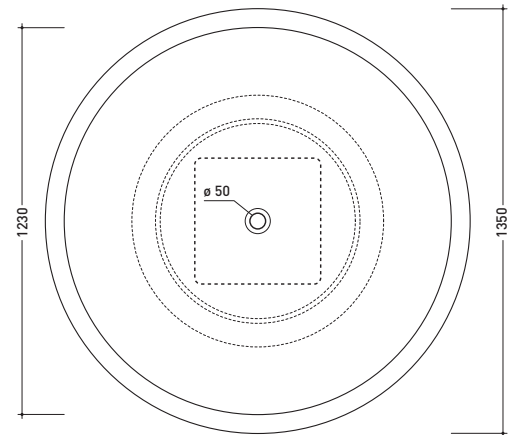

Fonte Fontana

➔ **FLAMINIA.**

design **GIULIO CAPPELLINI**

2005

FN135 Fontana

Laid on the floor shower-tub in Pietraluce 135 cm
[drainage system and fixing kit art. SIFVA included]

● WITHOUT OVERFLOW

Complements: **Line taps shower-tub: ONE - NOKÉ - SI - FOLD**
Line accessories: TWO - HOOP - NOKÉ - FOLD

Package dim. **143 x 143 x 60 cm** | Weight **200 kg** | Pz. Pallet n° **1**

CE UNI EN 14516 Dop-No14516

Preinstallazione - Preinstallation

vista zenitale / zenital view

Capacità Max / Max Capacity 280 L.
Peso Netto / Net Weight 170 Kg.

sezione longitudinale / section

vista frontale / frontal view

sizes in mm

PIETRALUCE: glossy finish

matt finish

<http://www.ceramicaflaminia.it/en/products/290-fonte-fontana>

©ceramicaflaminiaspa - All rights reserved. Unauthorized copying, publication, reproduction as well as partial reproduction are prohibited