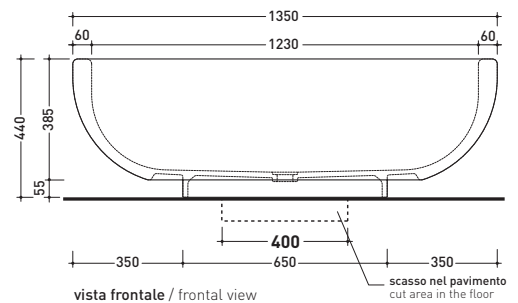

Fonte Fontana

➔ **FLAMINIA.**

design **GIULIO CAPPELLINI**

2005

FN135 Fontana

Laid on the floor shower-tub in Pietraluce 135 cm
[drainage system and fixing kit art. SIFVA included]

● WITHOUT OVERFLOW

Complements: **Line taps shower-tub: ONE - NOKÉ - SI - FOLD**
Line accessories: TWO - HOOP - NOKÉ - FOLD

Package dim. **143 x 143 x 60 cm** | Weight **200 kg** | Pz. Pallet n° **1**

CE UNI EN 14516 Dop-No14516

Preinstallazione - Preinstallation

vista zenitale / zenital view

Capacità Max / Max Capacity 280 L.
Peso Netto / Net Weight 170 Kg.

sezione longitudinale / section

vista frontale / frontal view

sizes in mm

PIETRALUCE: glossy finish

matt finish

<http://www.ceramicaflaminia.it/en/products/290-fonte-fontana>

©ceramicaflaminiaspa - All rights reserved. Unauthorized copying, publication, reproduction as well as partial reproduction are prohibited