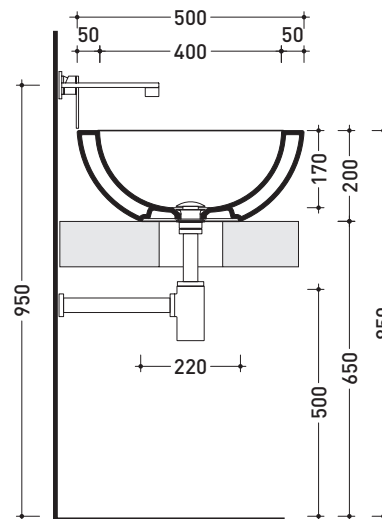

## FN50L Fonte 50

**Countertop basin 50 cm**

•WITHOUT OVERFLOW •WITHOUT TAP LEDGE

Complements: **Forty6 shelf (F6FNT)**  
**Solid shelf (SLFNT)**  
**Furniture BOX - depth. 50**  
**Line taps basin: ONE - NOKÉ - SI - FOLD - X1**  
**Line accessories: TWO - HOOP - NOKÉ - FOLD**

Package dim. **52,5 x 20 x 50 cm** | Weight **14,5 kg** | Pz. Pallet n° **20**

CE UNI EN 14688 - CL00 Dop-No14688

vista zenitale / zenital view

vista zenitale / zenital view

vista frontale / frontal view

sezione longitudinale / section

sizes in mm

Please consider a 2% tolerance on indicated measurements

**CERAMIC:** glossy finish

matt finish

white black

milky white graphite antracite lava grey argilla nuvola fango rosso rubens petrolio

<http://www.ceramicaflaminia.it/en/products/290-fonte-fontana>