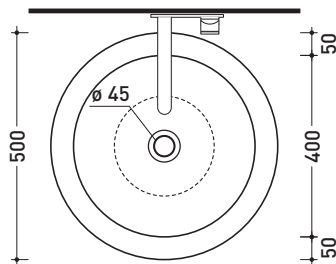

## FN50L Fonte 50

**Countertop basin 50 cm**

•WITHOUT OVERFLOW •WITHOUT TAP LEDGE

Complements: **Forty6 shelf (F6FNT)**  
**Solid shelf (SLFNT)**  
**Furniture BOX - depth. 50**  
**Line taps basin: ONE - NOKÉ - SI - FOLD - X1**  
**Line accessories: TWO - HOOP - NOKÉ - FOLD**

Package dim. **52,5 x 20 x 50 cm** | Weight **14,5 kg** | Pz. Pallet n° **20**

CE UNI EN 14688 - CL00 Dop-No14688

vista zenitale / zenital view

vista zenitale / zenital view

vista frontale / frontal view

sezione longitudinale / section

sizes in mm

Please consider a 2% tolerance on indicated measurements

**CERAMIC:** glossy finish

matt finish

white black

milky white graphite antracite lava grey argilla nuvola fango rosso rubens petrolio

<http://www.ceramicaflaminia.it/en/products/290-fonte-fontana>