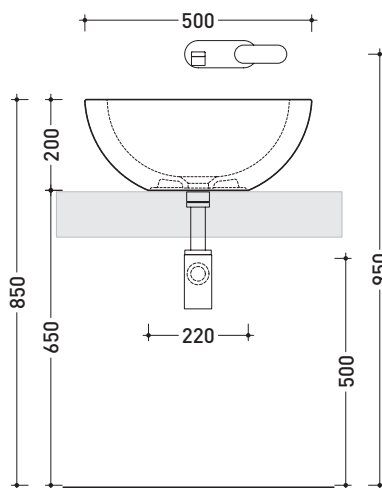

## FN50L Fonte 50

**Countertop basin 50 cm**

•WITHOUT OVERFLOW •WITHOUT TAP LEDGE

Complements: **Forty6 shelf (F6FNT)**  
**Solid shelf (SLFNT)**  
**Furniture BOX - depth. 50**  
**Line taps basin: ONE - NOKÉ - SI - FOLD - X1**  
**Line accessories: TWO - HOOP - NOKÉ - FOLD**

Package dim. **52,5 x 20 x 50 cm** | Weight **14,5 kg** | Pz. Pallet n° **20**

CE UNI EN 14688 - CL00 Dop-No14688

vista zenitale / zenital view

vista zenitale / zenital view

vista frontale / frontal view

sezione longitudinale / section

sizes in mm

Please consider a 2% tolerance on indicated measurements

**CERAMIC:** glossy finish

matt finish

white black

milky white graphite antracite lava grey argilla nuvola fango rosso rubens petrolio

<http://www.ceramicaflaminia.it/en/products/290-fonte-fontana>