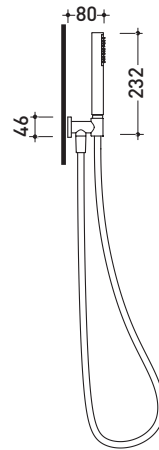

## FL2561

Hand-shower with wall bracket

Complements: **Line accessories FOLD**

Package dim. **20 x 20 x 10 cm** | Weight **1 kg** | Pz. Pallet n° -

➔ **FLAMINIA.**

vista zenitale / zenital view

vista frontale / frontal view

vista laterale / lateral view

sizes in mm

**BRASS:** glossy finish

chrome

<http://www.ceramicaflaminia.it/en/products/289-fold>

©ceramicaflaminiaspa - All rights reserved. Unauthorized copying, publication, reproduction as well as partial reproduction are prohibited