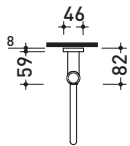

## FL2561

Hand-shower with wall bracket

Complements: **Line accessories FOLD**

Package dim. **20 x 20 x 10 cm** | Weight **1 kg** | Pz. Pallet n° -

➔ **FLAMINIA.**

vista zenitale / zenital view

vista frontale / frontal view

vista laterale / lateral view

sizes in mm

**BRASS:** glossy finish

chrome

<http://www.ceramicaflaminia.it/en/products/289-fold>

©ceramicaflaminiaspa - All rights reserved. Unauthorized copying, publication, reproduction as well as partial reproduction are prohibited