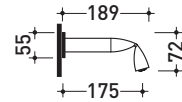

Fold

→ FLAMINIA.

design **LORENZO DAMIANI**

2013

FL2562

Wall spout

Complements: **Line accessories FOLD**

Package dim. **28 x 12 x 7 cm**

Weight **0,4 kg**

Pz. Pallet n° -

vista zenitale / zenital view

vista frontale / frontal view

vista laterale / lateral view

sizes in mm

BRASS: glossy finish

chrome