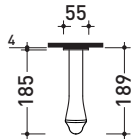

Fold

→ FLAMINIA.

design **LORENZO DAMIANI**

2013

FL2562

Wall spout

Complements: **Line accessories FOLD**

Package dim. **28 x 12 x 7 cm**

Weight **0,4 kg**

Pz. Pallet n° -

vista zenitale / zenital view

vista frontale / frontal view

vista laterale / lateral view

sizes in mm

BRASS: glossy finish

chrome