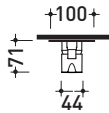

design **LORENZO DAMIANI**

2013

FL2081

Shower mixer 2 outlets with diverter

Complements: **Line accessories** FOLD

Package dim. **19 x 19 x 12 cm** | Weight **1,7 kg** | Pz. Pallet n° -

vista zenitale / zenital view

vista frontale / frontal view

vista laterale / lateral view

sizes in mm

BRASS: glossy finish

chrome

<http://www.ceramicaflaminia.it/en/products/289-fold>

©ceramicaflaminiaspa - All rights reserved. Unauthorized copying, publication, reproduction as well as partial reproduction are prohibited