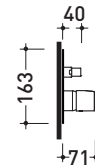

design **LORENZO DAMIANI**

2013

FL2081

Shower mixer 2 outlets with diverter

Complements: **Line accessories** FOLD

Package dim. **19 x 19 x 12 cm** | Weight **1,7 kg** | Pz. Pallet n° -

vista zenitale / zenital view

vista frontale / frontal view

vista laterale / lateral view

sizes in mm

BRASS: glossy finish

chrome

<http://www.ceramicaflaminia.it/en/products/289-fold>

©ceramicaflaminiaspa - All rights reserved. Unauthorized copying, publication, reproduction as well as partial reproduction are prohibited