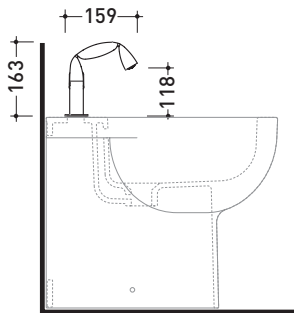

Fold

→ FLAMINIA.

design **LORENZO DAMIANI**

2013

FL4070

Single lever bidet mixer (stop&go drain included)

Complements: **Line accessories FOLD**

Package dim. **19 x 19 x 12 cm** | Weight **1,7 kg** | Pz. Pallet n° -

vista laterale / lateral view

vista frontale / frontal view

vista zenitale / zenital view

sizes in mm

BRASS: glossy finish

chrome

<http://www.ceramicaflaminia.it/en/products/289-fold>

©ceramicaflaminiaspa - All rights reserved. Unauthorized copying, publication, reproduction as well as partial reproduction are prohibited