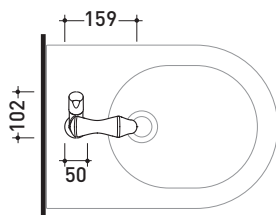

Fold

→ FLAMINIA.

design **LORENZO DAMIANI**

2013

FL4070

Single lever bidet mixer (stop&go drain included)

Complements: **Line accessories FOLD**

Package dim. **19 x 19 x 12 cm** | Weight **1,7 kg** | Pz. Pallet n° -

vista laterale / lateral view

vista frontale / frontal view

vista zenitale / zenital view

sizes in mm

BRASS: glossy finish

chrome

<http://www.ceramicaflaminia.it/en/products/289-fold>

©ceramicaflaminiaspa - All rights reserved. Unauthorized copying, publication, reproduction as well as partial reproduction are prohibited