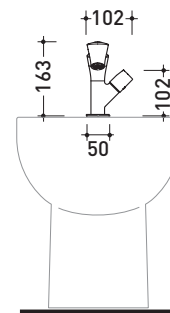

Fold

→ FLAMINIA.

design **LORENZO DAMIANI**

2013

FL4070

Single lever bidet mixer (stop&go drain included)

Complements: **Line accessories FOLD**

Package dim. **19 x 19 x 12 cm** | Weight **1,7 kg** | Pz. Pallet n° -

vista laterale / lateral view

vista frontale / frontal view

vista zenitale / zenital view

sizes in mm

BRASS: glossy finish

chrome

<http://www.ceramicaflaminia.it/en/products/289-fold>

©ceramicaflaminiaspa - All rights reserved. Unauthorized copying, publication, reproduction as well as partial reproduction are prohibited