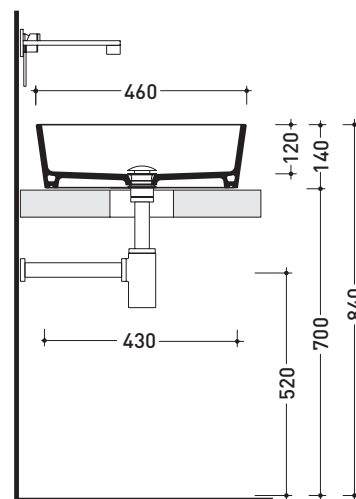

Doppio Zero

➔ **FLAMINIA.**

design **PAOLA NAVONE**

2011

DZ46L Doppio Zero

Countertop basin 46 cm

•WITHOUT OVERFLOW •WITHOUT TAP LEDGE

Complements: **Furniture BOX - depth. 50**

Package dim. **55,1 x 18,1 x 52,7 cm** | Weight **10 kg** | Pz. Pallet n° **28**

CE UNI EN 14688 - CL00 **Dop-No14688**

vista zenitale / zenital view

vista zenitale / zenital view

vista frontale / frontal view

sezione longitudinale / section

sizes in mm

Please consider a 2% tolerance on indicated measurements

CERAMIC: glossy finish

matt finish

<http://www.ceramicaflaminia.it/en/products/285-doppio-zero>

©ceramicaflaminiaspa - All rights reserved. Unauthorized copying, publication, reproduction as well as partial reproduction are prohibited