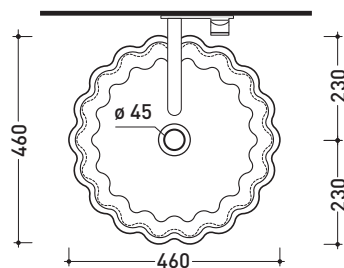

Doppio Zero

➔ **FLAMINIA.**

design **PAOLA NAVONE**

2011

DZ46L Doppio Zero

Countertop basin 46 cm

•WITHOUT OVERFLOW •WITHOUT TAP LEDGE

Complements: **Furniture BOX - depth. 50**

Line taps basin: ONE - NOKÉ - SI - FOLD - X1

Line accessories: TWO - HOOP - NOKÉ - FOLD

Technical accessories: **Chrome siphon (SIFL/CR) - Telescopic chrome siphon (SIFL066)**
Stop & Go drain (PLSG)
CERAMIC Stop & Go drain (PLCE)
Two piece set chrome tap filters (RF026)

Package dim. **55,1 x 18,1 x 52,7 cm** | Weight **10 kg** | Pz. Pallet n° **28**

CE UNI EN 14688 - CL00 **Dop-No14688**

vista zenitale / zenital view

vista zenitale / zenital view

vista frontale / frontal view

sezione longitudinale / section

sizes in mm

Please consider a 2% tolerance on indicated measurements

CERAMIC: glossy finish

matt finish

<http://www.ceramicaflaminia.it/en/products/285-doppio-zero>

©ceramicaflaminiaspa - All rights reserved. Unauthorized copying, publication, reproduction as well as partial reproduction are prohibited