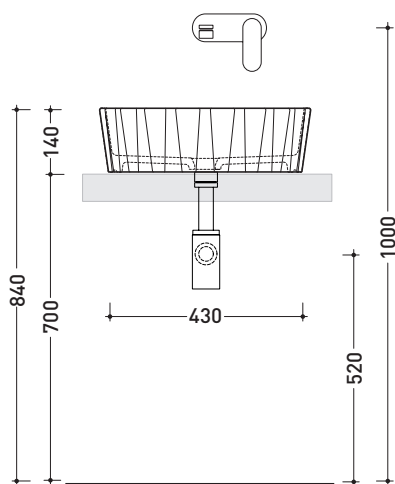

Doppio Zero

➔ **FLAMINIA.**

design **PAOLA NAVONE**

2011

DZ46L Doppio Zero

Countertop basin 46 cm

•WITHOUT OVERFLOW •WITHOUT TAP LEDGE

Complements: **Furniture BOX - depth. 50**

Package dim. **55,1 x 18,1 x 52,7 cm** | Weight **10 kg** | Pz. Pallet n° **28**

CE UNI EN 14688 - CL00 **Dop-No14688**

vista zenitale / zenital view

vista zenitale / zenital view

vista frontale / frontal view

sezione longitudinale / section

sizes in mm

Please consider a 2% tolerance on indicated measurements

CERAMIC: glossy finish

matt finish

<http://www.ceramicaflaminia.it/en/products/285-doppio-zero>

©ceramicaflaminiaspa - All rights reserved. Unauthorized copying, publication, reproduction as well as partial reproduction are prohibited