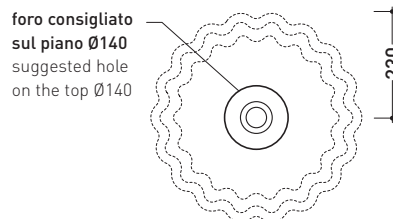

Doppio Zero

➔ **FLAMINIA.**

design **PAOLA NAVONE**

2011

DZ46L Doppio Zero

Countertop basin 46 cm

•WITHOUT OVERFLOW •WITHOUT TAP LEDGE

Complements: **Furniture BOX - depth. 50**

Line taps basin: ONE - NOKÉ - SI - FOLD - X1

Line accessories: TWO - HOOP - NOKÉ - FOLD

Technical accessories: **Chrome siphon (SIFL/CR) - Telescopic chrome siphon (SIFL066)**
Stop & Go drain (PLSG)
CERAMIC Stop & Go drain (PLCE)
Two piece set chrome tap filters (RF026)

Package dim. **55,1 x 18,1 x 52,7 cm** | Weight **10 kg** | Pz. Pallet n° **28**

CE UNI EN 14688 - CL00 **Dop-No14688**

vista zenitale / zenital view

vista zenitale / zenital view

vista frontale / frontal view

sezione longitudinale / section

sizes in mm

Please consider a 2% tolerance on indicated measurements

CERAMIC: glossy finish

matt finish

<http://www.ceramicaflaminia.it/en/products/285-doppio-zero>

©ceramicaflaminiaspa - All rights reserved. Unauthorized copying, publication, reproduction as well as partial reproduction are prohibited