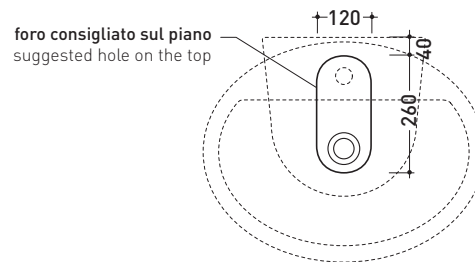

DP481 Dip 62

Countertop - wall hung single-hole basin 62 cm with tap ledge

•WITH OVERFLOW •ARRANGED FOR THREE HOLES TAP

Complements: **Forty6 shelf (F6DP)**
Solid shelf (SLDP)
Furniture BOX - depth. 50
Line taps basin: ONE - NOKÉ - FOLD - X1
Line accessories: TWO - HOOP - NOKÉ - FOLD

Technical accessories: **Chrome siphon (SIFL/CR) - Telescopic chrome siphon (SIFL066)**
Stop & Go drain (PLSG)
CERAMIC Stop & Go drain (PLCE)
Two piece set chrome tap filters (RF026)
Fixing kit for wall (9002)

Package dim. **63 x 23 x 50 cm** | Weight **22 kg** | Pz. Pallet n° **11**

CE

vista zenitale / zenital view

vista zenitale / zenital view

vista frontale / frontal view

sezione longitudinale / section

sizes in mm