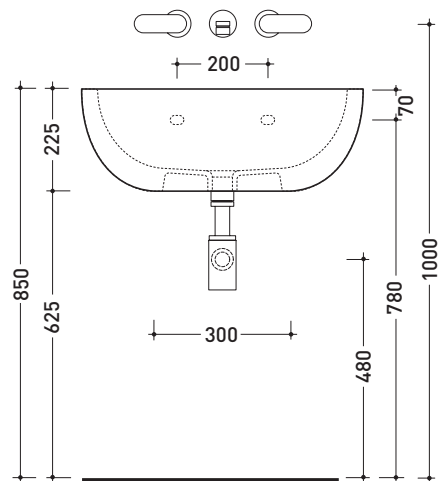

Package dim. **63 x 23 x 50 cm** | Weight **22 kg** | Pz. Pallet n° **11**

CE

vista zenitale / zenital view

vista zenitale / zenital view

vista frontale / frontal view

sezione longitudinale / section

sizes in mm

•WITH OVERFLOW •WITHOUT TAP LEDGE

Complements: **Forty6 shelf (F6DP)**
Solid shelf (SLDP)
Furniture BOX - depth. 50
Line taps basin: ONE - NOKÉ - SI - X1
Line accessories: TWO - HOOP - NOKÉ - FOLD

Technical accessories: **Chrome siphon (SIFL/CR) - Telescopic chrome siphon (SIFL066)**
Stop & Go drain (PLSG)
CERAMIC Stop & Go drain (PLCE)
Two piece set chrome tap filters (RF026)
Fixing kit for wall (9002)

Package dim. **63 x 23 x 50 cm** | Weight **19,3 kg** | Pz. Pallet n° **11**

CE

vista zenitale / zenital view

foro consigliato sul piano \varnothing 140
 suggested hole on the top \varnothing 140

vista zenitale / zenital view

vista frontale / frontal view

sezione longitudinale / section

sizes in mm

Please consider a 2% tolerance on indicated measurements

CERAMIC: glossy finish

matt finish