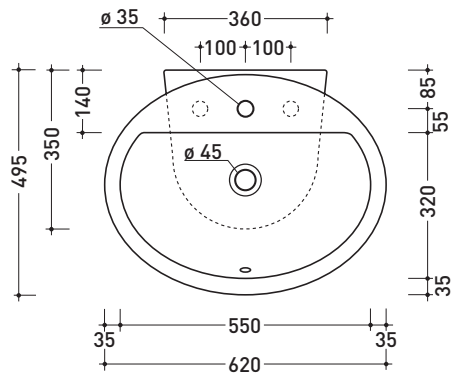

DP481 Dip 62

Countertop - wall hung single-hole basin 62 cm with tap ledge

•WITH OVERFLOW •ARRANGED FOR THREE HOLES TAP

Complements: **Forty6 shelf (F6DP)**
Solid shelf (SLDP)
Furniture BOX - depth. 50
Line taps basin: ONE - NOKÉ - FOLD - X1
Line accessories: TWO - HOOP - NOKÉ - FOLD

Package dim. **63 x 23 x 50 cm** | Weight **22 kg** | Pz. Pallet n° **11**

CE

vista zenitale / zenital view

vista zenitale / zenital view

vista frontale / frontal view

sezione longitudinale / section

sizes in mm

Package dim. **63 x 23 x 50 cm** | Weight **19,3 kg** | Pz. Pallet n° **11**

CE

vista zenitale / zenital view

foro consigliato sul piano \varnothing 140
 suggested hole on the top \varnothing 140

vista zenitale / zenital view

vista frontale / frontal view

sezione longitudinale / section

sizes in mm

Please consider a 2% tolerance on indicated measurements

CERAMIC: glossy finish

matt finish