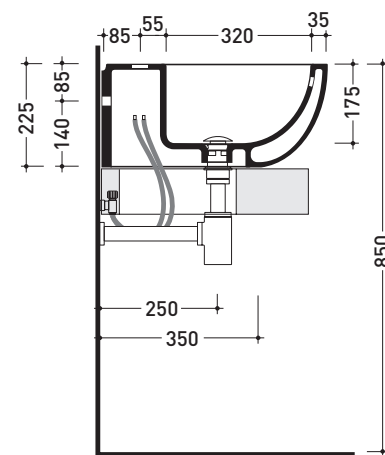

DP481 Dip 62

Countertop - wall hung single-hole basin 62 cm with tap ledge

•WITH OVERFLOW •ARRANGED FOR THREE HOLES TAP

Complements: **Forty6 shelf (F6DP)**
Solid shelf (SLDP)
Furniture BOX - depth. 50
Line taps basin: ONE - NOKÉ - FOLD - X1
Line accessories: TWO - HOOP - NOKÉ - FOLD

Package dim. **63 x 23 x 50 cm** | Weight **22 kg** | Pz. Pallet n° **11**

CE

vista zenitale / zenital view

vista zenitale / zenital view

vista frontale / frontal view

sezione longitudinale / section

sizes in mm

Package dim. **63 x 23 x 50 cm** | Weight **19,3 kg** | Pz. Pallet n° **11**

CE

vista zenitale / zenital view

foro consigliato sul piano \varnothing 140
 suggested hole on the top \varnothing 140

vista zenitale / zenital view

vista frontale / frontal view

sezione longitudinale / section

sizes in mm

Please consider a 2% tolerance on indicated measurements

CERAMIC: glossy finish

matt finish