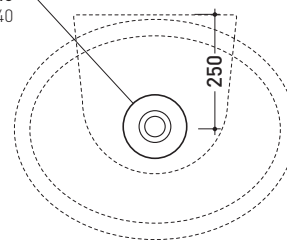

Package dim. **63 x 23 x 50 cm** | Weight **22 kg** | Pz. Pallet n° **11**

CE

vista zenitale / zenital view

vista zenitale / zenital view

vista frontale / frontal view

sezione longitudinale / section

sizes in mm

Package dim. **63 x 23 x 50 cm** | Weight **19,3 kg** | Pz. Pallet n° **11**

CE

vista zenitale / zenital view

foro consigliato sul piano \varnothing 140
 suggested hole on the top \varnothing 140

vista zenitale / zenital view

vista frontale / frontal view

sezione longitudinale / section

sizes in mm

Please consider a 2% tolerance on indicated measurements

CERAMIC: glossy finish

matt finish