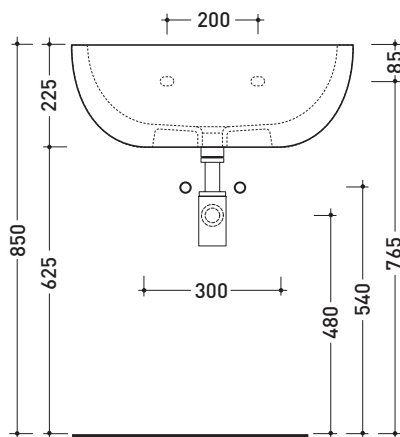

DP481 Dip 62

Countertop - wall hung single-hole basin 62 cm with tap ledge

•WITH OVERFLOW •ARRANGED FOR THREE HOLES TAP

Complements: **Forty6 shelf (F6DP)**
Solid shelf (SLDP)
Furniture BOX - depth. 50
Line taps basin: ONE - NOKÉ - FOLD - X1
Line accessories: TWO - HOOP - NOKÉ - FOLD

Package dim. **63 x 23 x 50 cm** | Weight **22 kg** | Pz. Pallet n° **11**

CE

vista zenitale / zenital view

vista zenitale / zenital view

vista frontale / frontal view

sezione longitudinale / section

sizes in mm

Package dim. **63 x 23 x 50 cm** | Weight **19,3 kg** | Pz. Pallet n° **11**

CE

vista zenitale / zenital view

foro consigliato sul piano \varnothing 140
 suggested hole on the top \varnothing 140

vista zenitale / zenital view

vista frontale / frontal view

sezione longitudinale / section

sizes in mm

Please consider a 2% tolerance on indicated measurements

CERAMIC: glossy finish

matt finish