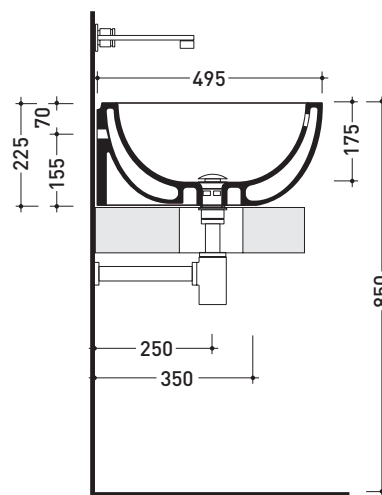

Package dim. **63 x 23 x 50 cm** | Weight **22 kg** | Pz. Pallet n° **11**

CE

vista zenitale / zenital view

vista zenitale / zenital view

vista frontale / frontal view

sezione longitudinale / section

sizes in mm

•WITH OVERFLOW •WITHOUT TAP LEDGE

Complements: **Forty6 shelf (F6DP)**
Solid shelf (SLDP)
Furniture BOX - depth. 50
Line taps basin: ONE - NOKÉ - SI - X1
Line accessories: TWO - HOOP - NOKÉ - FOLD

Technical accessories: **Chrome siphon (SIFL/CR) - Telescopic chrome siphon (SIFL066)**
Stop & Go drain (PLSG)
CERAMIC Stop & Go drain (PLCE)
Two piece set chrome tap filters (RF026)
Fixing kit for wall (9002)

Package dim. **63 x 23 x 50 cm** | Weight **19,3 kg** | Pz. Pallet n° **11**

CE

vista zenitale / zenital view

foro consigliato sul piano \varnothing 140
 suggested hole on the top \varnothing 140

vista zenitale / zenital view

vista frontale / frontal view

sezione longitudinale / section

sizes in mm

Please consider a 2% tolerance on indicated measurements

CERAMIC: glossy finish

matt finish