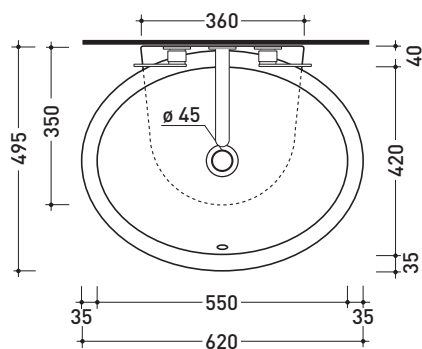

Package dim. **63 x 23 x 50 cm** | Weight **22 kg** | Pz. Pallet n° **11**

CE

vista zenitale / zenital view

vista zenitale / zenital view

vista frontale / frontal view

sezione longitudinale / section

sizes in mm

•WITH OVERFLOW •WITHOUT TAP LEDGE

Complements: **Forty6 shelf (F6DP)**
Solid shelf (SLDP)
Furniture BOX - depth. 50
Line taps basin: ONE - NOKÉ - SI - X1
Line accessories: TWO - HOOP - NOKÉ - FOLD

Technical accessories: **Chrome siphon (SIFL/CR) - Telescopic chrome siphon (SIFL066)**
Stop & Go drain (PLSG)
CERAMIC Stop & Go drain (PLCE)
Two piece set chrome tap filters (RF026)
Fixing kit for wall (9002)

Package dim. **63 x 23 x 50 cm** | Weight **19,3 kg** | Pz. Pallet n° **11**

CE

vista zenitale / zenital view

foro consigliato sul piano \varnothing 140
 suggested hole on the top \varnothing 140

vista zenitale / zenital view

vista frontale / frontal view

sezione longitudinale / section

sizes in mm

Please consider a 2% tolerance on indicated measurements

CERAMIC: glossy finish

matt finish